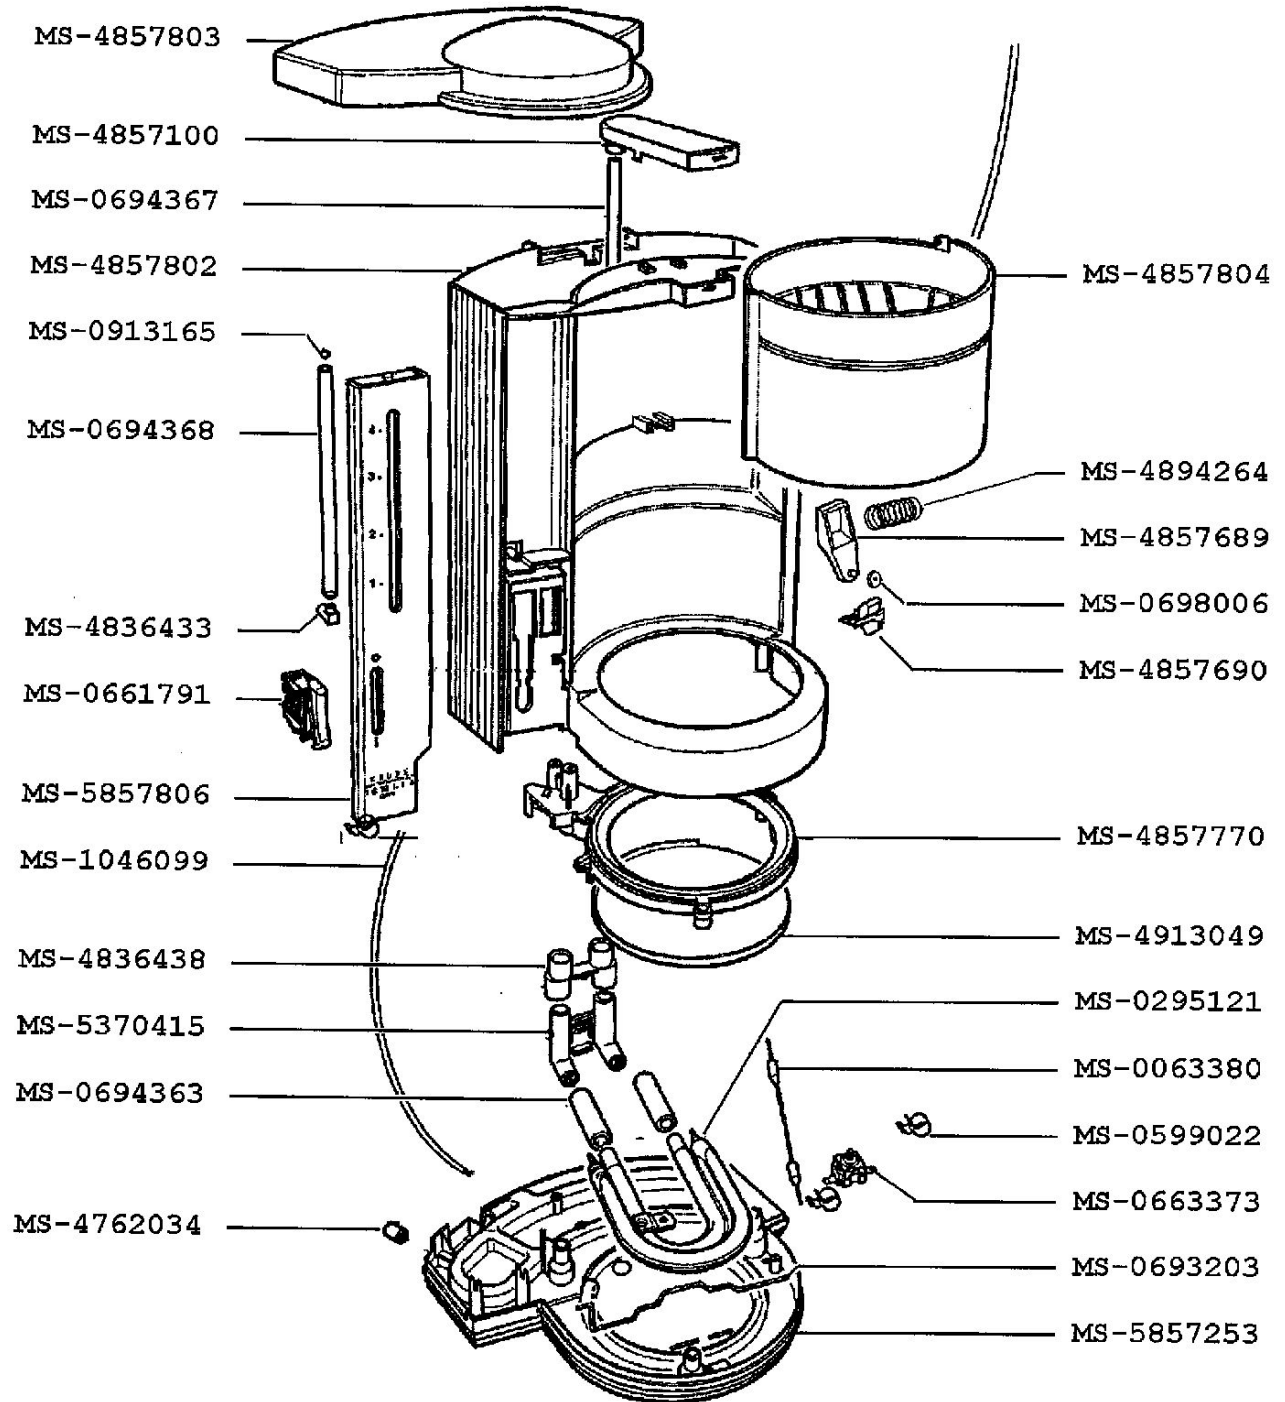

# KRUPS COFFEE MAKER GEVALIA KAFFE

F1697151F(0) (120V-127V)

CREATION		PAGE	COUNTRY	FAMILY
EDIT	12/1/2003	1/2	US	II

**KRUPS**

**COFFEE MAKER  
GEVALIA KAFFE**

**F1697151F(0) (120V-127V)**

MS-4857818

F0474210

CREATION		PAGE	COUNTRY	FAMILY
EDIT	12/1/2003	2/2	US	II