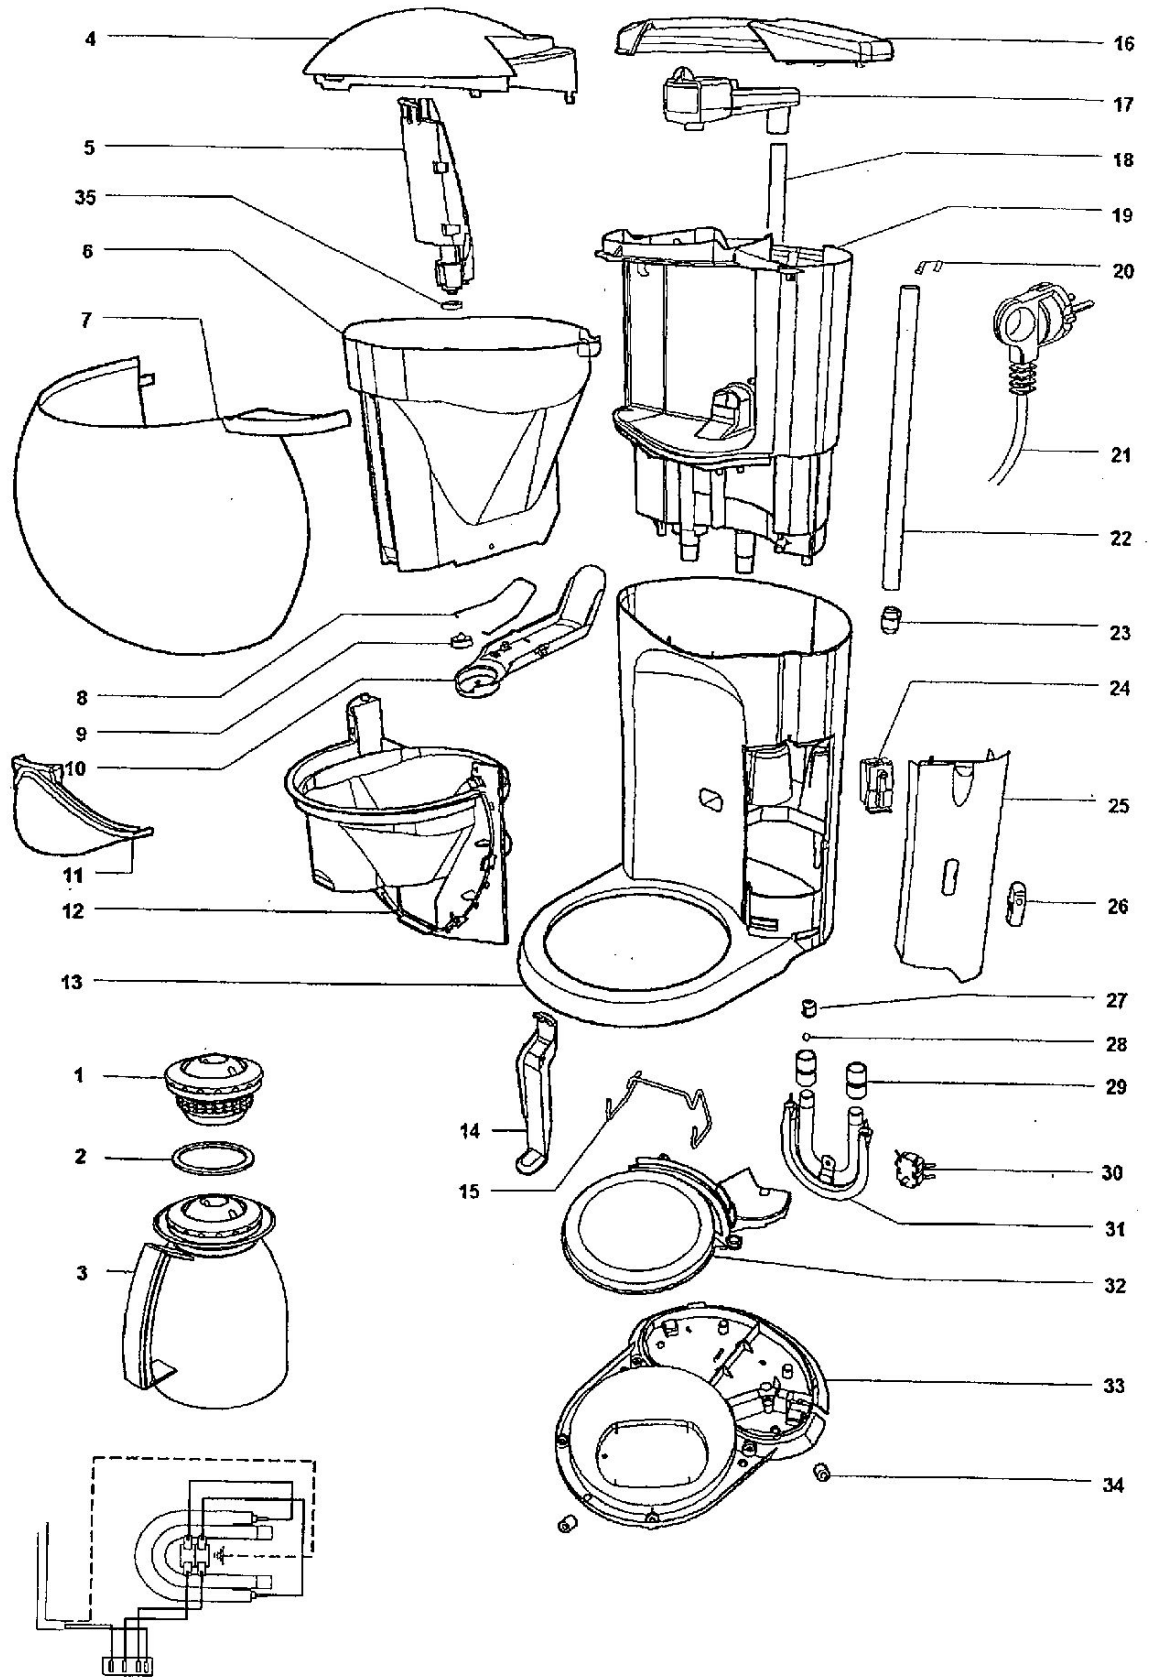

KRUPS

AROMA CONTROL THERM

TYPE : 197

KRUPS

AROMA CONTROL THERM

TYPE: 197

| REFERENCE # | PART # | DESCRIPTION |
|-------------|---------|----------------------|
| 1 | 0671825 | WHITE CARAFE LID |
| 1 | 0671826 | BLACK CARAFE LID |
| 2 | 0695295 | LID SEAL |
| 3 | 269-70 | WHITE THERMOS CARA |
| 3 | 269-42 | BLACK THERMOS CARA |
| 4 | 4976320 | WHITE LID |
| 4 | 4976332 | BLACK LID |
| 5 | 7003358 | VALVE |
| 6 | 4976439 | FILTER BASKET |
| 7 | 4976317 | WHITE FASCIA |
| 7 | 4976347 | BLACK FASCIA |
| 8 | 0599123 | VALVE SPRING PINS |
| 9 | 0695291 | VALVE SEAL |
| 10 | 0671812 | FILTER VALVE |
| 11 | 0671787 | CHROME NOZZLE |
| 12 | 4976318 | WHITE FILTER SUPPOR |
| 12 | 4976334 | BLACK FILTER SUPPOR |
| 13 | 4976410 | WHITE BODY |
| 13 | 4976412 | BLACK BODY |
| 14 | 0671225 | LEVEL |
| 15 | 0695293 | PIN |
| 16 | 4976321 | WHITE LID |
| 16 | 4976333 | BLACK LID |
| 17 | 0671817 | PIPE |
| 18 | 0694913 | WATER TUBE |
| 19 | 4976420 | WHITE RESERVOIR |
| 19 | 4976426 | BLACK RESERVOIR |
| 20 | 0695294 | SPRING |
| 21 | 0611247 | WHITE POWER CORD |
| 21 | 061181E | BLACK POWER CORD |
| 22 | 0671790 | WHITE INDICATOR TUBE |
| 22 | 0671791 | BLACK INDICATOR TUBE |
| 23 | 0694932 | CONNECTOR |
| 24 | 0661258 | SWITCH |
| 25 | 4976415 | WHITE FASCIA |
| 25 | 0671799 | BLACK FASCIA |
| 26 | 0661260 | SWITCH COVER |
| 27 | 0671816 | VALVE |
| 28 | 0913160 | GREEN BALL |
| 29 | 0694911 | TUBE |
| 30 | 0296210 | FUSE/THERMOSTAT |
| 31 | 0296463 | ELEMENT |
| 32 | 0671819 | PLATE DISC |
| 33 | 4976413 | BASE |
| 34 | 4762034 | SUPPORT RUBBER |
| 35 | 5914325 | VALVE SEAL |