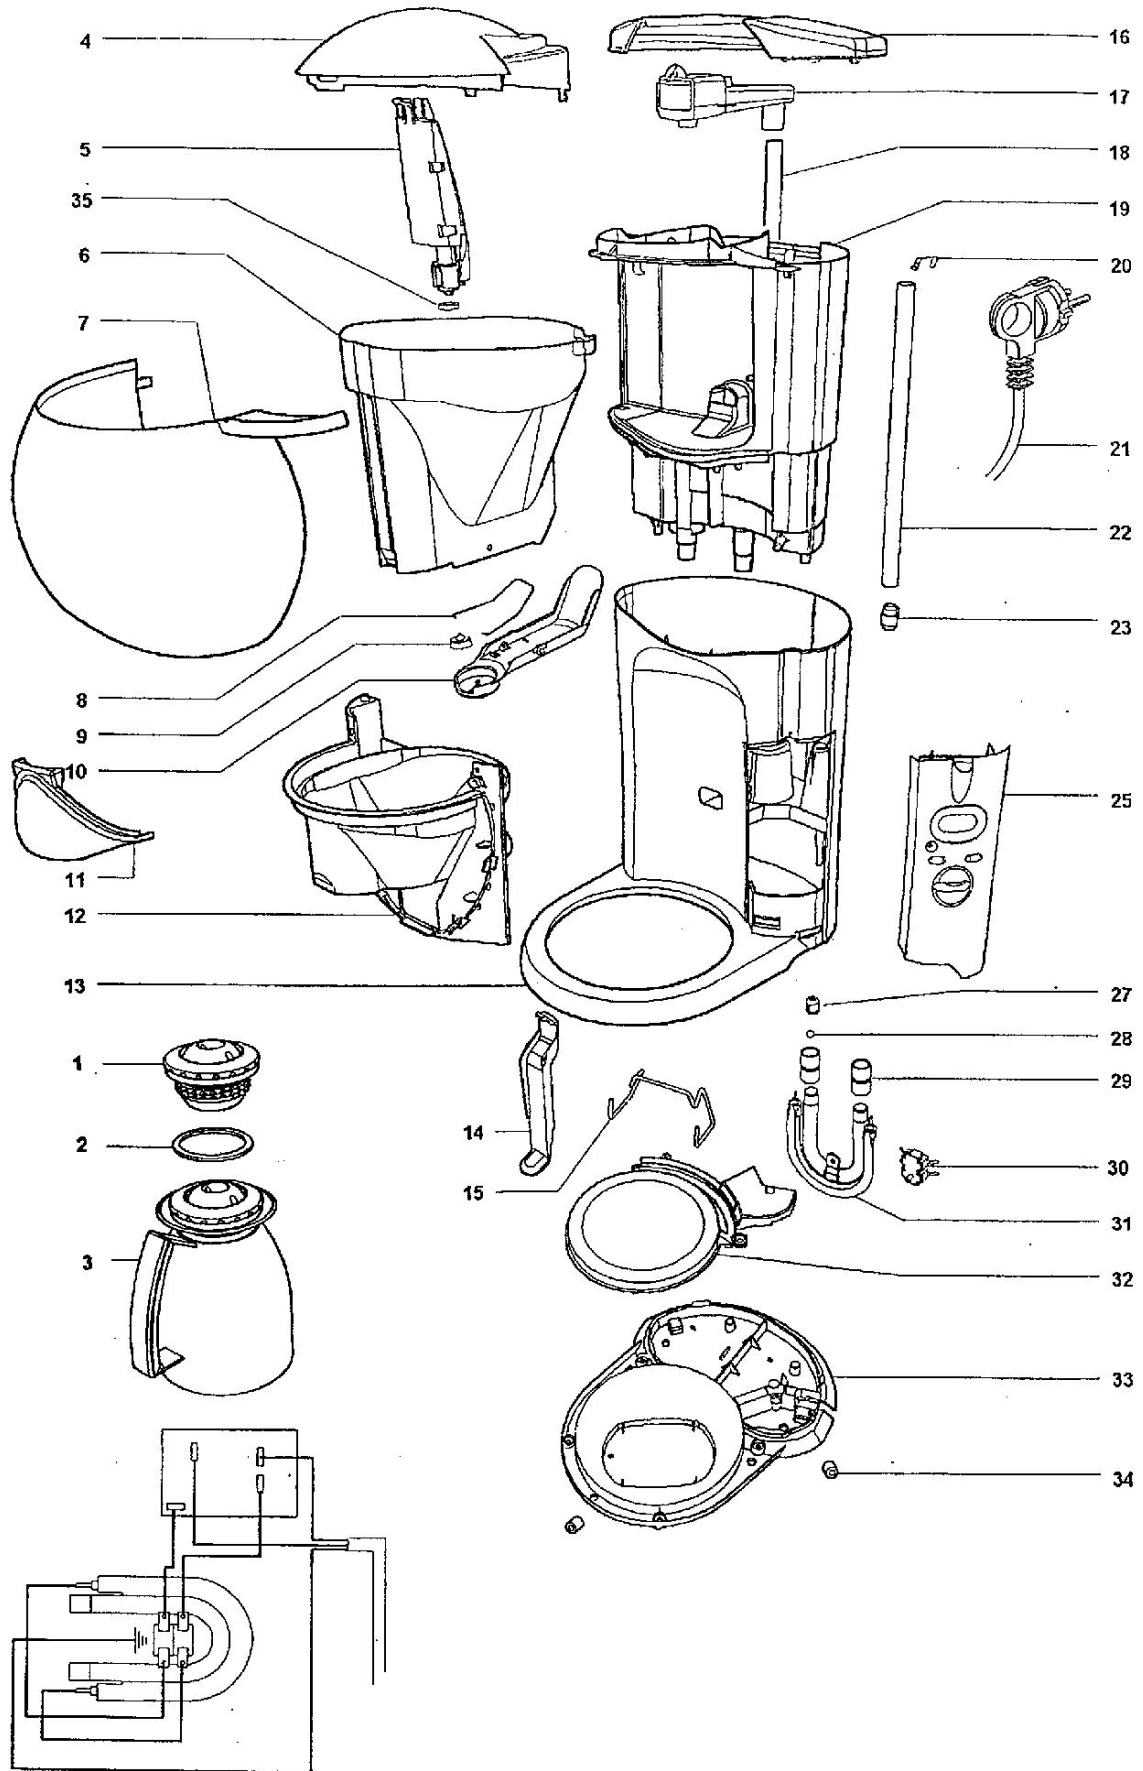

KRUPS

AROMA CONTROL THERM TIME

TYPE : 229

KRUPS

AROMA CONTROL THERM TIME

TYPE: 22

REFERENCE#	PART#	DESCRIPTION
1	0671826	BLACK CARAFE LID
2	0695295	LID SEAL
3	326-75	S/S THERMOS CARAF
4	4976332	BLACK LID
5	7003358	VALVE
6	4976439	FILTER BASKET
7	4976347	BLACK FASCIA
8	0599123	VALVE SPRING PINS
9	0695291	SEAL VALVE
10	0671812	FILTER VALVE
11	0671787	CHROME NOZZLE
12	4976334	FILTER SUPPORT
13	4976412	BLACK BODY
14	0671225	LEVEL
15	0695293	PINS
16	4976333	BLACK LID
17	0671817	PIPE
18	0694913	WATER TUBE
19	4976426	BLACK RESERVOIR
20	0695294	SPRING
21	061181E	BLACK POWER CORD
22	0671791	BLACK INDICATOR TU
23	0694932	CONNECTOR
25	5883529	BLACK PCB
27	0671816	VALVE
28	0913160	GREEN BALL
29	0694911	TUBE
30	0296210	FUSE/THERMOSTAT
31	0296463	ELEMENT
32	0671820	PLATE DISC
33	4976413	BASE
34	4762034	SUPPORT RUBBER
35	0698006	STOP & SERVE SEAL