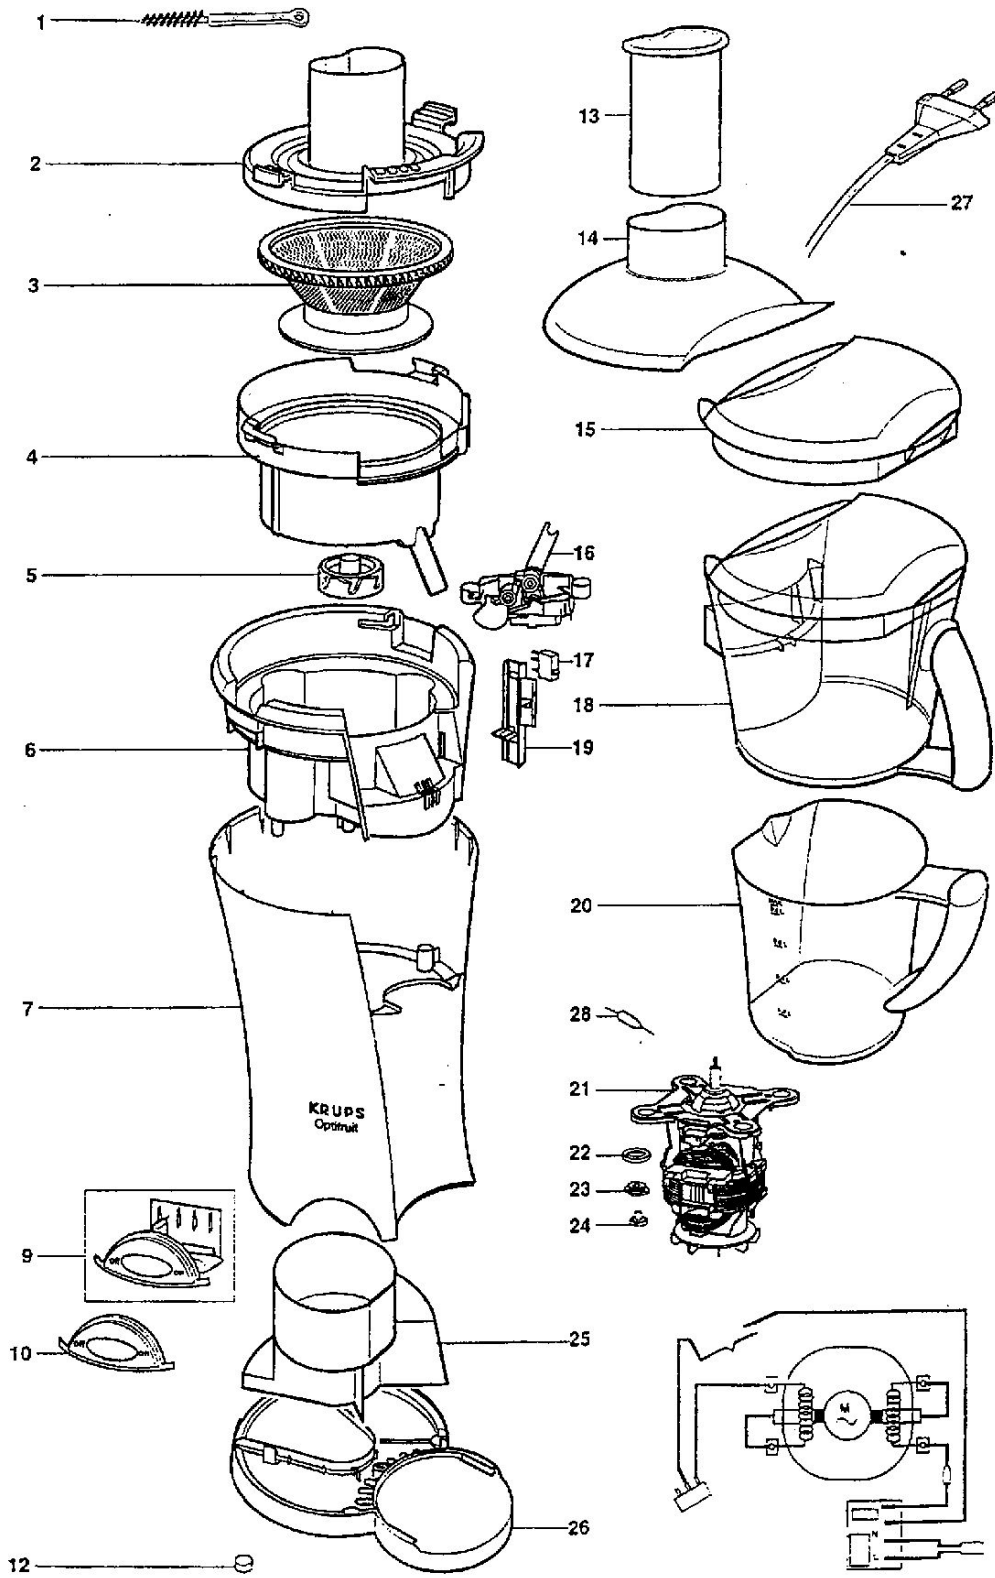

KRUPS

OPTIFRUIT

TYPE: 291

This Exploded Drawing is for Informational Purposes Only. No Technical Support or Installation Instructions are Available.
If you do not see the part you are looking for on our website, please email partsrequest@smallappliance.com for assistance.

KRUPS OPTIFURIT

TYPE: 291

REFERENCE#	PART#	DESCRIPTION
1	069955H	BRUSH
2	4951258	COVER
3	5922860	STRAINER
4	4951260	CONTAINER
5	5951263	DRIVE
6	4951262	PLATE
7	5951252	BODY
9	5951265	PCB ASSEMBLY
10	5951266	SWITCH PANEL
12	069840E	FOOT
13	4951259	PUSHER
14	4951253	LID
15	4951318	PULP CONTAINER LID
16	5951233	ASSEMBLY
17	066146E	MICROSWITCH
18	5951325	PULP CONTAINER ASSEMBLY
19	4951250	DEFLECTOR SUPPORT
20	5951326	JUICE CONTAINER
21	5951324	MOTOR
22	4951616	MOUNTING SUPPORT
23	069836E	SHOCK ABSORBER
24	069338E	RIVET
25	4951261	MOTOR SUPPORT
26	4951255	BASE
27	061104E	POWER CORD
28	066407E	FUSE