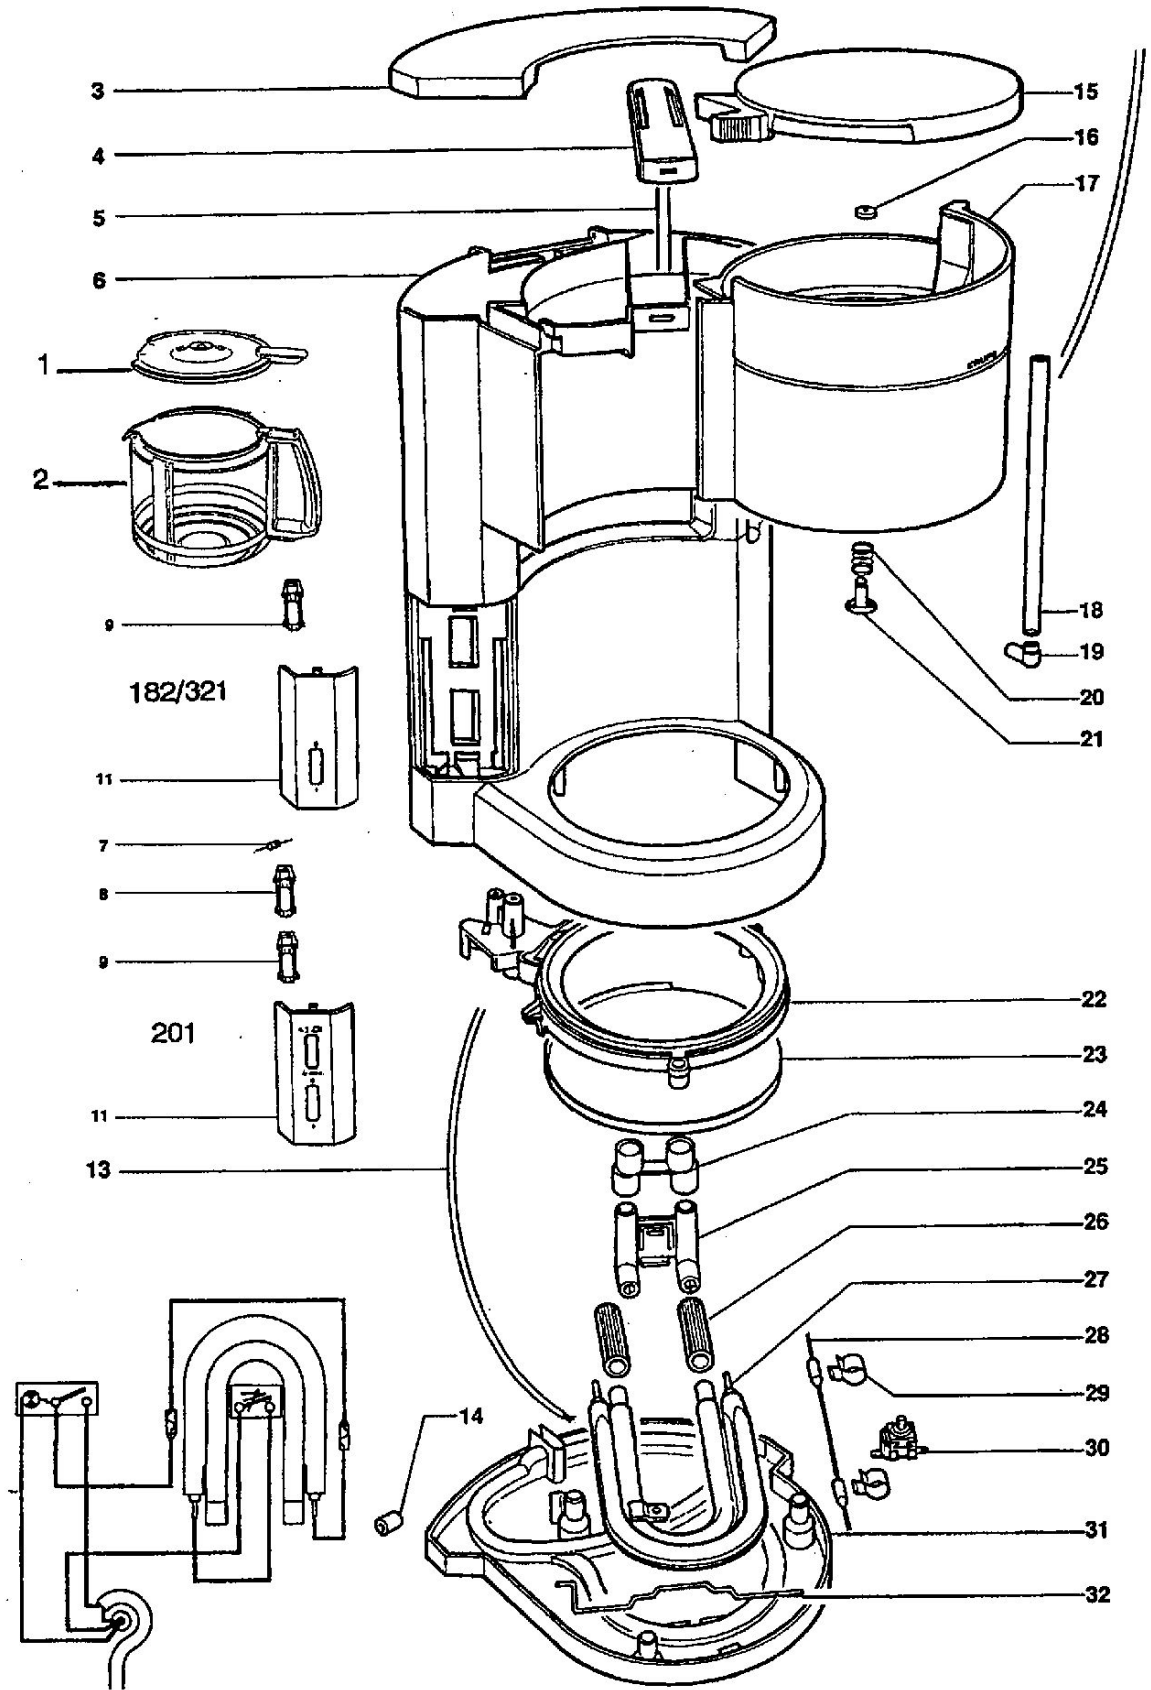

This Exploded Drawing is for Informational Purposes Only. No Technical Support or Installation Instructions are Available.
If you do not see the part you are looking for on our website, please email partsrequest@smallappliance.com for assistance.

KRUPS

PROCAFE GOLD
PROCAFE PLUS
PROCAFE

TYPE: 182
TYPE: 201
TYPE: 321

KRUPS

**PROCAFE GOLD
 PROCAFE PLUS
 PROCAFE**

**TYPE: 182
 TYPE: 201
 TYPE: 321**

REFERENCE #	PART#	DESCRIPTION
1	1057161	WHITE CARAFE LID
1	20111	BLACK CARAFE LID
2	016-70	WHITE 10 CUP CARAFE
2	016-42	BLACK 10 CUP CARAFE
3	0057128	BLACK WATER TANK LID
3	0057127	WHITE WATER TANK LID
4	20103	WHITE SPOUT
4	1053174	BLACK SPOUT
5	0057159	WATER PIPE
6	1057125	BLACK WATER TANK
6	0057123	WHITE WATER TANK
7	0290677	DIODE
8	54905	BLACK SWITCH
8	53168	WHITE SWITCH
9	53167	ON/OFF SWITCH
11	1057139	WHITE SWITCH PLATE(182/321)
11	1057140	BLACK SWITCH PLATE(182/321)
11	1057143	WHITE SWITCH PLATE(201)
11	1057144	BLACK SWITCH PLATE(201)
13	46283	BLACK POWER CORD
13	46099	WHITE POWER CORD
14	4762034	FOOT
15	1057130	BLACK FILTER COVER
15	1057129	WHITE FILTER COVER
16	0698006	SEAL
17	0057133	BLACK FILTER BASKET
17	0057132	WHITE FILTER BASKET
18	1057154	BLACK WATER INDICATOR
18	1057153	WHITE WATER INDICATOR
19	0044133	CONNECTOR
20	0057136	VALVE SPRING
21	0057135	VALVE
22	0053166	PLATE
23	0053165	HEATING PLATE
24	20127	CONNECTOR
25	5857592	ELBOW TUBE
26	20123	HOSE
27	20124	HEATING ELEMENT
28	20125	FUSE
29	0599061	FUSE CLIP
30	20126	THERMOSTAT
31	1057131	BASE
32	0693203	ROD