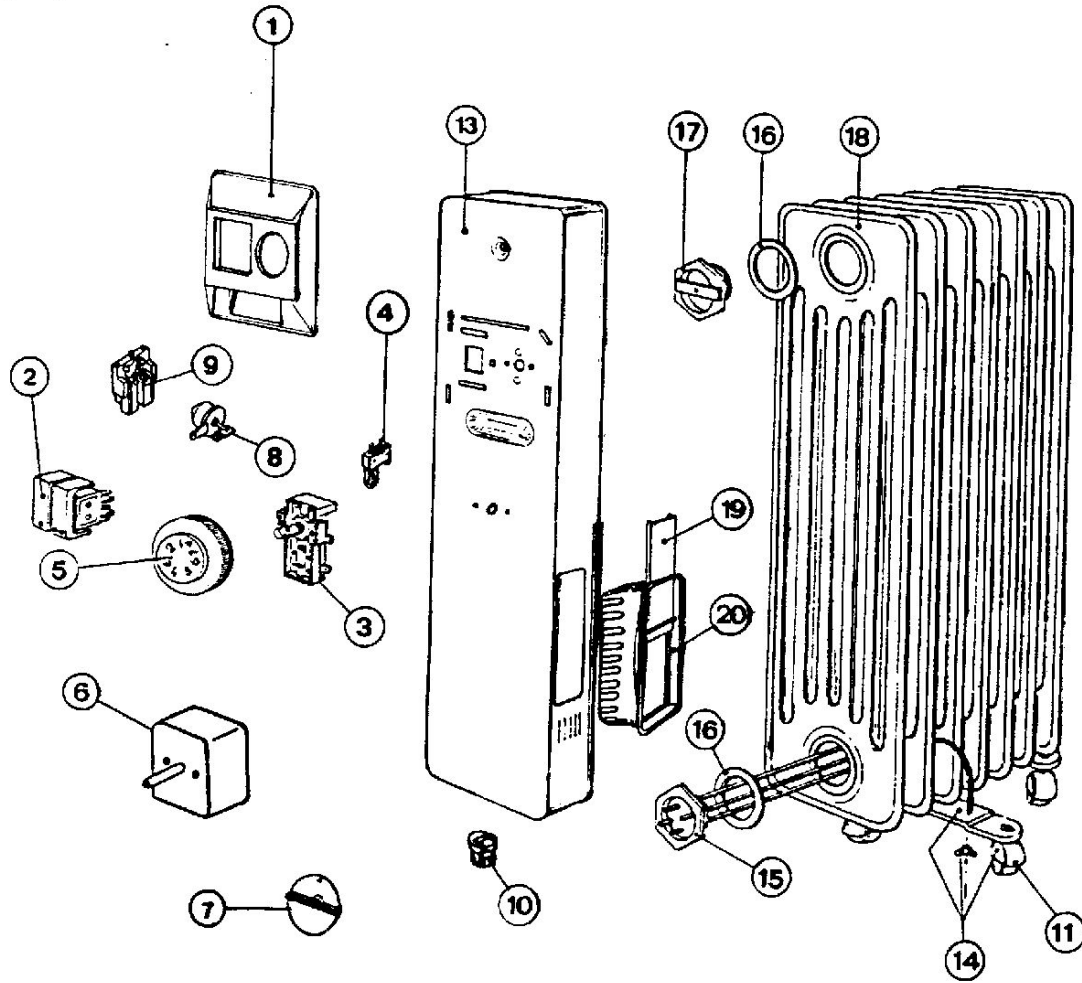

This Exploded Drawing is for Informational Purposes Only. No Technical Support or Installation Instructions are Available.
If you do not see the part you are looking for on our website, please email partsrequest@smallappliance.com for assistance.

DeLonghi

0111516213

SERVICE

DE'LONGHI "J" 510812T