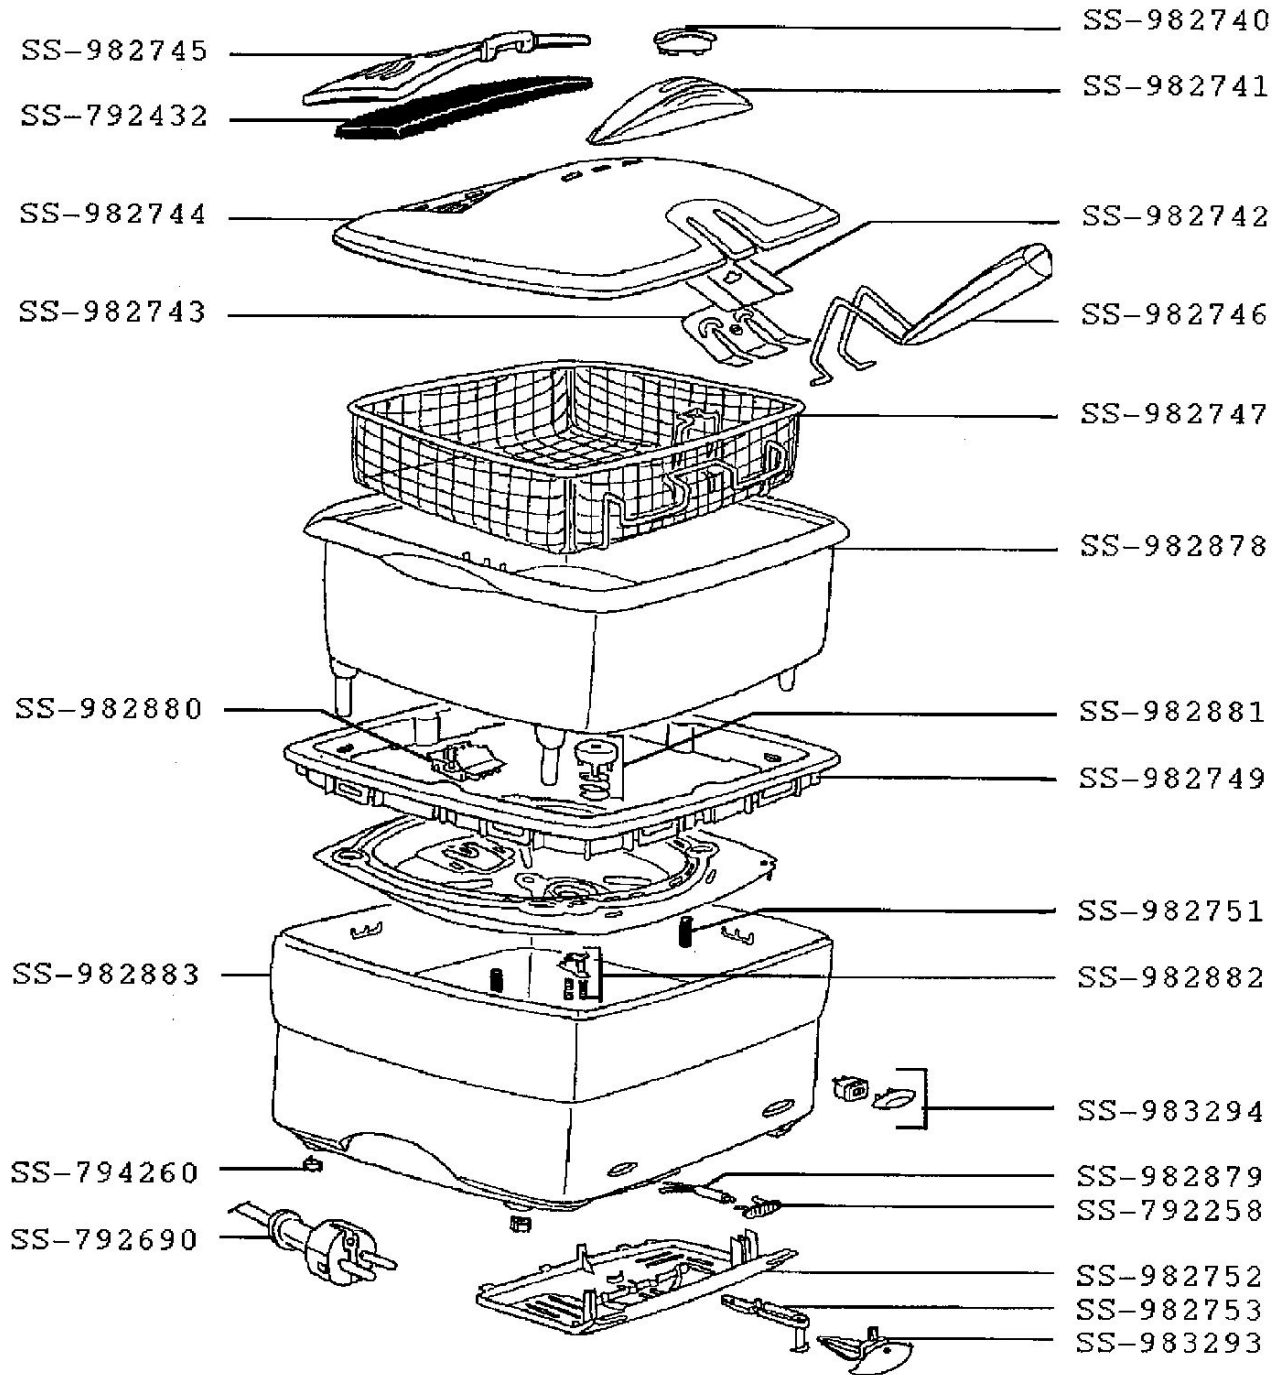

**T-fal**

**FRYER  
 VERSALIO**

**615140**

CREATION	4/8/1999	PAGE	COUNTRY	FAMILY
EDIT	8/17/2000	1/1	US	V