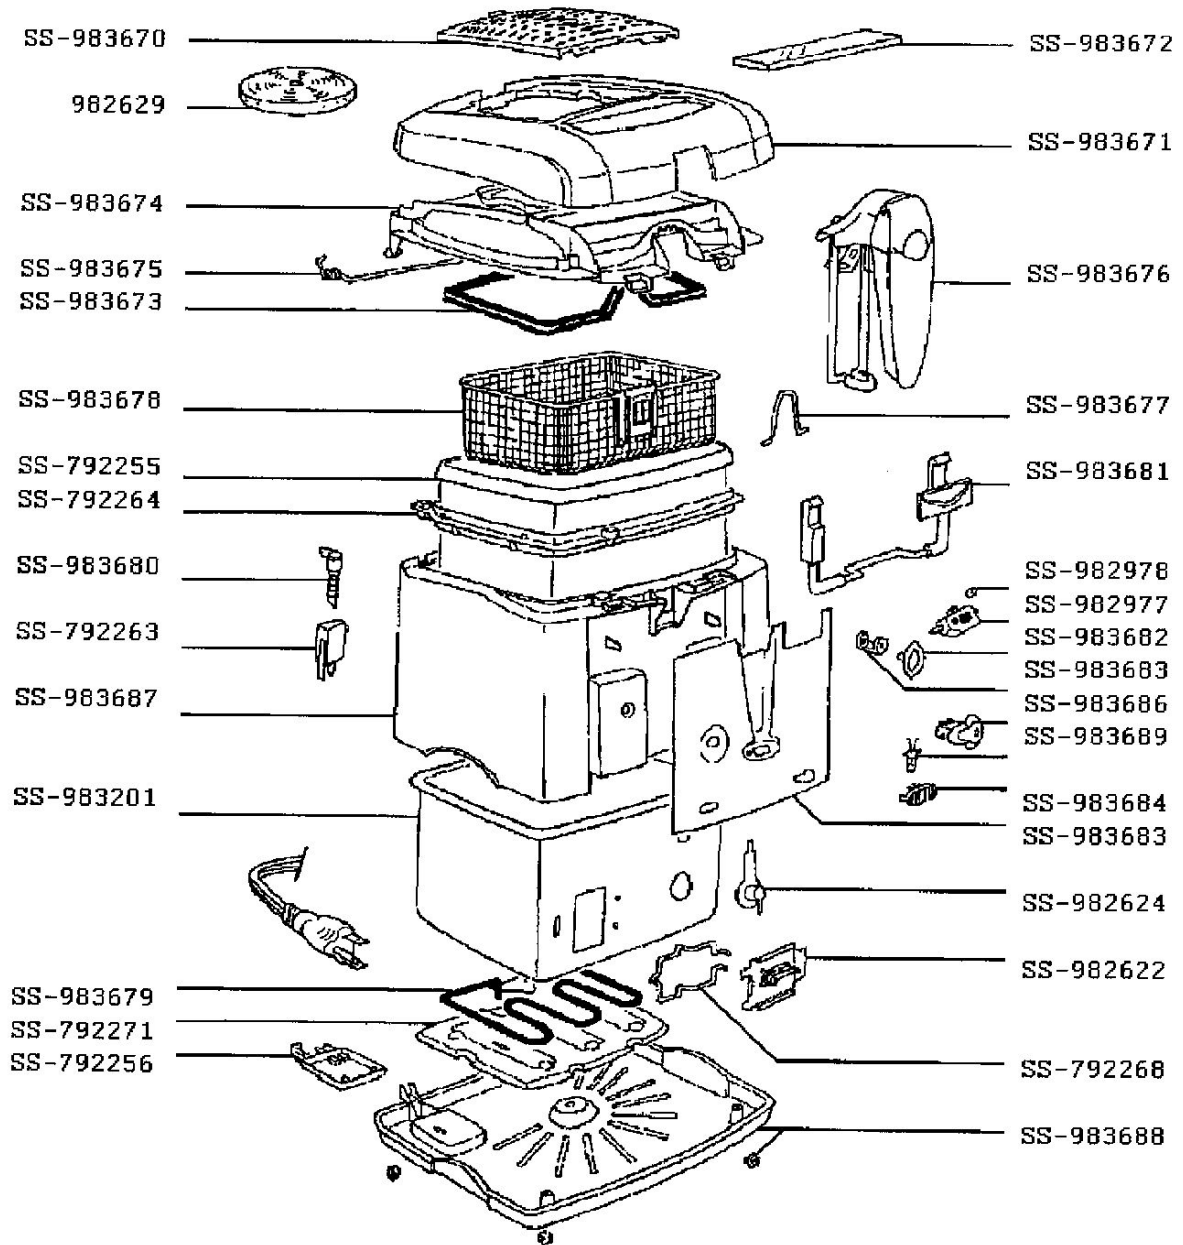

T-fal

**FRYER
 MAGICLEAN DEEP FRYER**

628940

CREATION	11/22/2000	PAGE	COUNTRY	FAMILY
EDIT	10/24/2001	1/1	US	V