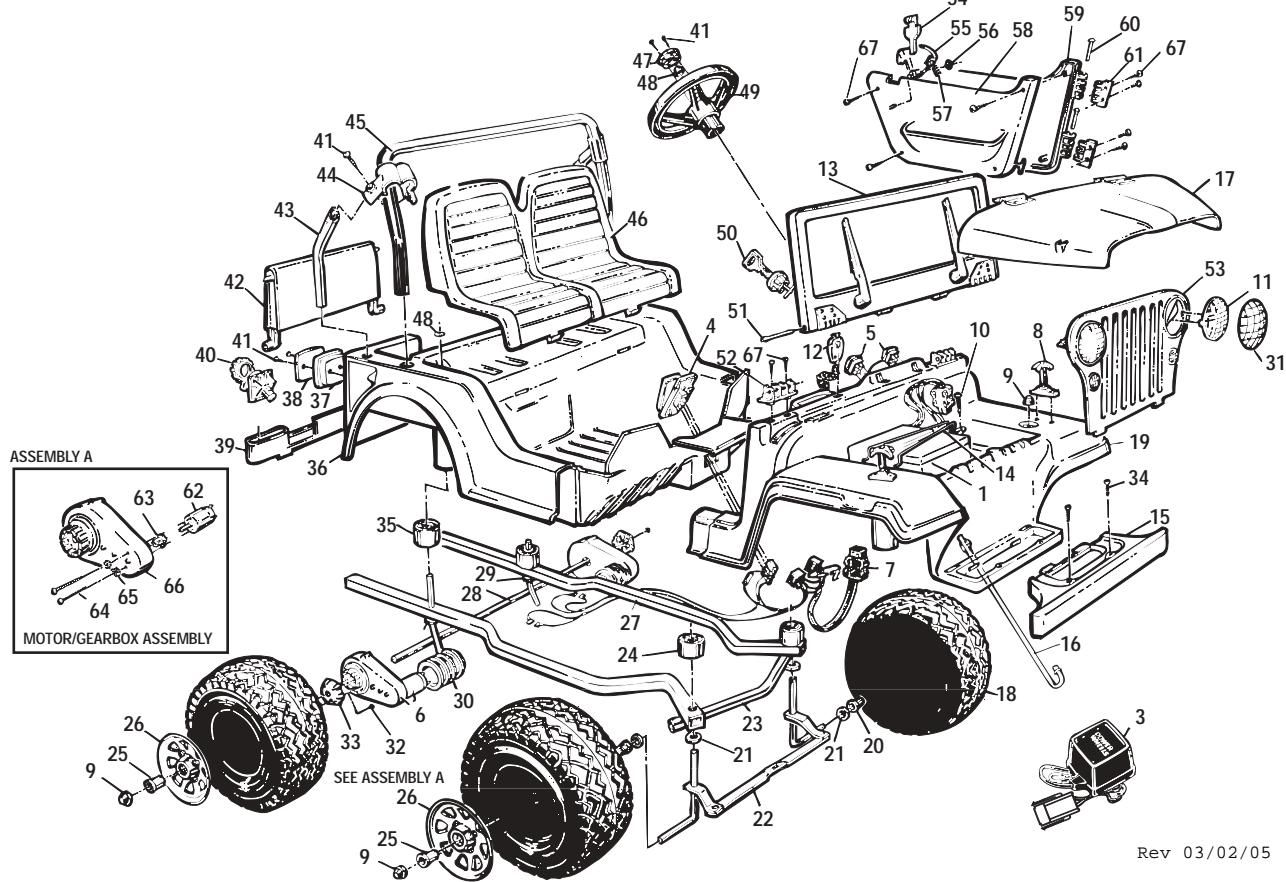

Age Range: 3-6 Yrs.
Weight Limit: 90 lbs.
Surfaces: Multiple & Hills
Speed: 2.5 / 5.0 MPH
Forward
Colors: 2.5 MPH Reverse
Pink Body
Black Tires
White Trim
Avail: 1991 - 1992
Warranty: 90 Days Vehicle
6 Months Battery

This product is affected
by the PW recall
announced Oct 1998.
Please confirm that the
product is modified or
remediated in accor-
dance with policy.

73248-9993 / 86275 Barbie Beach Buggy

Junior Series

Rev 03/02/05

Item No.	Description	Part No.	Qty.	Item No.	Description	Part No.	Qty.	Item No.	Description	Part No.	Qty.
1	***Battery	00801-0712	2	28	Rear-Axle-Assembly N/A	76817-4559	1	55	Door-Latch-Left	N/A	1
2	30-Amp-Fuse-Kit N/A	0801-0229	2	29	5/16" Washer	0801-0253	2	56	Retainer-187-w/o-Body N/A	78480-2249	2
3	***12 Volt Charger	00801-0973	1	30	Motor-Cover N/A	73233-2489	2	57	Latch-Spring N/A	76822-4549	2
4	*Footboard Assembly	76817-9159	1	31	Headlight-Guard N/A	80030-0034	2	58	Inner-Door-Left	N/A	1
5	***Control Switch	00801-0885	2	32	#10 x 1/2" Screw	0801-0255	2	59	Outer-Door-Left	N/A	1
6	Motor Gearbox Assembly	76817-9519	2	33	Wheel Driver	73233-2239	2	60	Door-Hinge-Pin N/A	76822-4499	4
7	***/*Main Harness N/A	71234-CS89	1	34	#8 x 3/4" Screw	0801-0223	2	61	Door-Hinge N/A	80018-0100	4
8	Hoodlatch N/A	74780-9039	2	35	Rear-Post-Bushing N/A	73233-2549	2	62	Motor Only N/A	76229-0640	2
9	.437 Cap Nut	0801-0226	6	36	Rear-Body	N/A	1	63	Motor Drive Gear N/A	76817-2299	2
10	#10 x 1" Screw	0801-0220	1	37	Tailight-Housing-Set N/A	74780-2759	2	64	Motor Bolts N/A	0801-0300	4
11	Headlight-Lens N/A	76871-2279	2	38	Taillight Lens Set	73233-2279	1	65	Star Washer N/A	0801-0331	4
12	Microphone	73233-9479	1	39	Rear-Bumper N/A	80008-0009	1	66	Gearbox Only	74560-9269	2
13	Windshield-Assembly N/A	74560-9769	1	40	Gas-Cap/Flange-Assy N/A	74780-9049	1	PARTS NOT SHOWN			
14	Battery Retainer	74540-4419	1	41	1" Plastilock-Screw N/A	0801-0224	8	Door-Assembly-Right N/A	80018-0097	1	
15	Front-Bumper N/A	80008-1007	1	42	Tailgate N/A	80057-0007	1	Door-Assembly-Left N/A	80018-0096	1	
16	Steering-Column N/A	74560-4239	1	43	Roll-Bar-Support-Tubes N/A	80049-0049	2	Inner-Door-Right	N/A	1	
17	Hood N/A	80031-0019	1	44	Roll-Bar-Bracket-Set N/A	73248-4219	1	Outer-Door-Right	N/A	1	
18	Wheel	73243-2459	4	45	Roll-Bar N/A	N/A	1	Door-Latch-Right	N/A	1	
19	Front-Body	N/A	1	46	Seat N/A	74560-2309	1	Main-Decal-Sheet	N/A	1	
20	7/16" Wheel Bushing	74550-2689	2	47	Steering-Wheel-Cap N/A	74780-2729	1	Radiator-Decal-Sheet N/A	74560-6029	1	
21	7/16" Washer	0801-0196	4	48	.354 Cap Nut	0801-0604	3	Windshield-Decal N/A	80017-0072	1	
22	Steering-Linkage N/A	76817-4229	1	49	Steering-Wheel	N/A	1	Literature-Bag	N/A	1	
23	Front-Bumper-Support N/A	76817-4159	1	50	Key/Housing Assembly	73233-2439	1	Left-Siderail N/A	74540-4119	1	
24	Front-Post-Bushing N/A	73233-2539	2	51	**Hinge-Screw N/A	0801-0256	2				
25	Hex Bushing	73233-2559	4	52	**Windshield-Hinge-Set N/A	74560-2789	2				
26	Hubcap	74560-2579	4	53	Grill-Assembly	N/A	1				
27	Right-Siderail N/A	74540-4129	1	54	Door-Latch-Trigger	N/A	2				

* See Service Bulletin 142
** See Service Bulletin 143
*** See Service Bulletin 138

Bold and Underlined parts are to be purchased and installed by Service Centers only. These items may not be sold directly to consumers by Service Centers or Fisher-Price.

N/A = Not Available