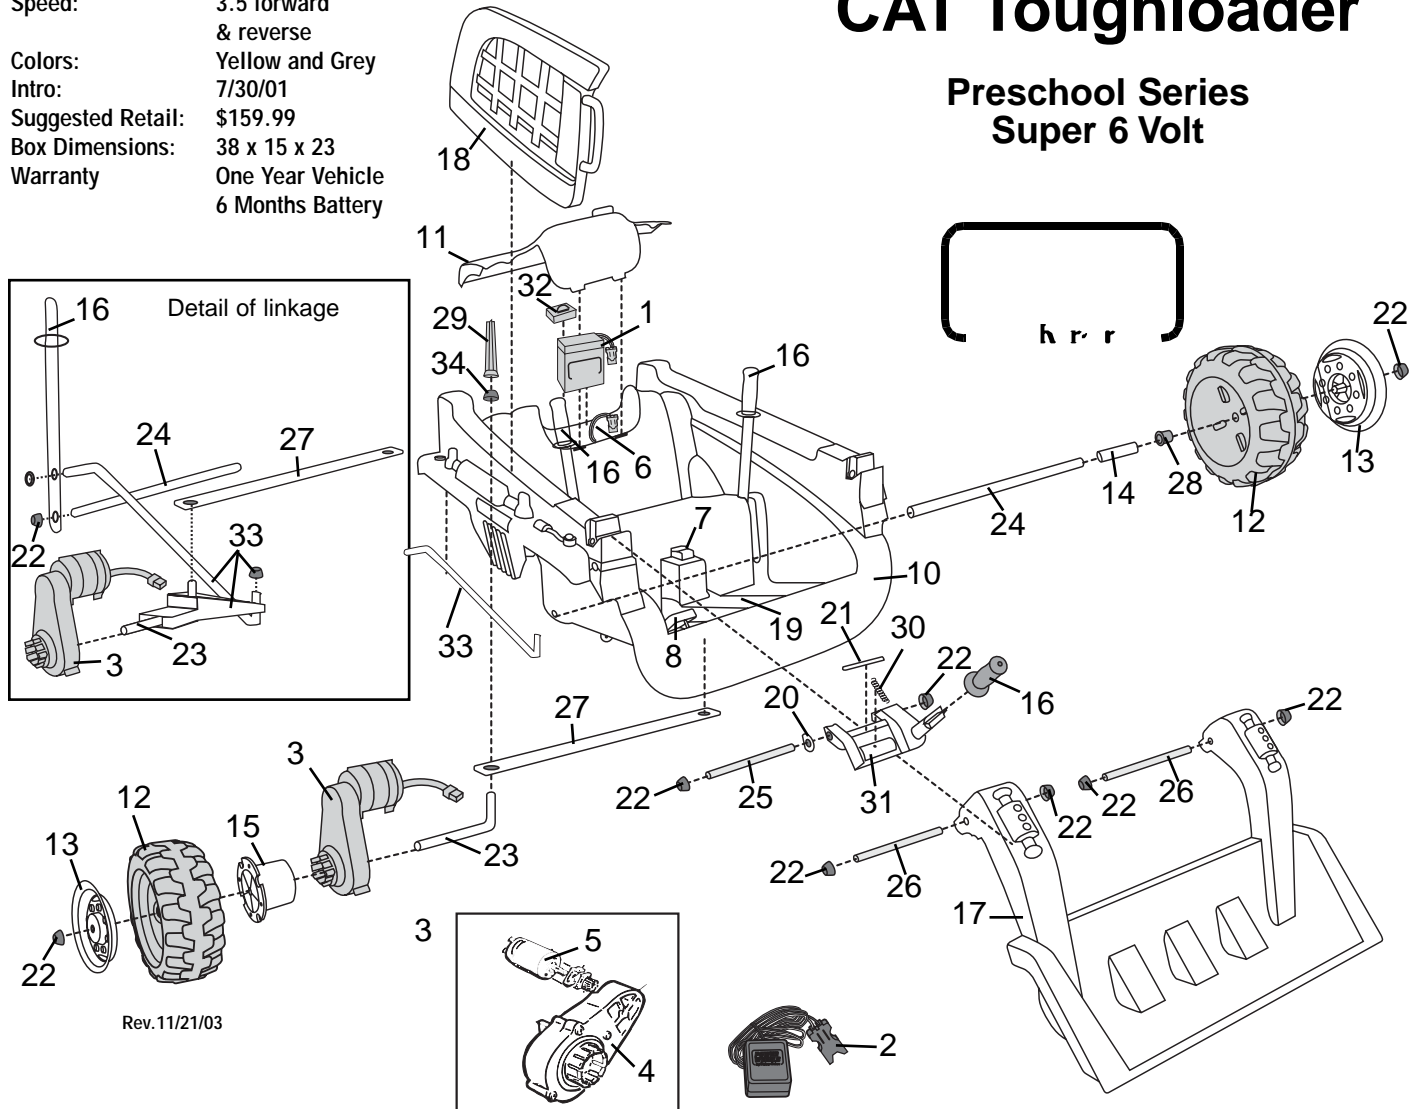

Age Range: 3 and up
 Weight Limit: 65 lbs
 Surfaces: ..Hard and Grass
 Speed: 3.5 forward
 & reverse
 Colors: Yellow and Grey
 Intro: 7/30/01
 Suggested Retail: \$159.99
 Box Dimensions: 38 x 15 x 23
 Warranty: One Year Vehicle
 6 Months Battery

73260-9993 CAT Toughloader

Preschool Series
 Super 6 Volt

Item No.	Description	Part No.	Qty.	Item No.	Description	Part No.	Qty.	Item No.	Description	Part No.	Qty.
Working / Electrical Parts				Hardware / Metal Parts				Roll Cage right		73260-9169	1
1	Battery	00801-0712	1	20	Washer 5/16	73260-2239	1				
2	Charger	00801-0974	1	21	Handle Pin N/A	73260-4409	1				
3	Motor Gearbox Assembly	73260-9719	2	22	Retainer .437 Black	0801-0226	14				
4	<u>Gearbox W/out Motor</u>	<u>74550-9279</u>	2	23	Rear Axle	73260-4509	2				
5	<u>#3 Motor Pinion Assembly</u>	<u>00968-1700</u>	2	24	Front Axle	73260-4519	1				
6	<u>Main Harness Assembly</u>	<u>73260-9809</u>	1	25	Handle Axle	73260-4299	1				
7	Control Switch F/R	00801-0885	1	26	Bucket Axle/pin	73260-4289	2				
8	Footboard Assembly N/A	73260-9389	1	27	Crossbar	73260-4129	1				
Plastic / Other Parts				28	7/16" Round Bushing	74550-2689	2				
10	Body	N/A	1	29	Cap Nut Tool	78640-2629	1				
11	Seat-back/False Motor Cov N/A	73260-9489	1	30	Spring	0801-1045	1				
12	Wheel	73260-2459	4	31	Handle	73260-2589	1				
13	Hubcaps	73260-2599	4	32	Battery Retainer	75548-9409	1				
14	Front wheel spacer	73260-2359	2	33	Steering Linkage	4000-0234	2				
15	Driver	74460-2249	2	34	.354 Retainer	0801-0604	2				
16	Hand grips	76950-2159	3	Parts Not Shown							
17	Bucket Assembly N/A	73260-9579	1	Large Parts Bag N/A	73260-9249	1					
18	Roll Cage left	73260-9179	1	Small Parts Bag N/A	73260-9259	1					
19	Center Console	73260-2189	1	Hardware Bag	73260-9269	1					
				Owner's Manual	73260-0920	1					
				Decal Sheet	73260-0310	1					
				Tree Lock Fastener	74310-2199	1					
				<u>Footswitch</u>	<u>00801-0933</u>	1					
				Emblem	74460-9069	1					