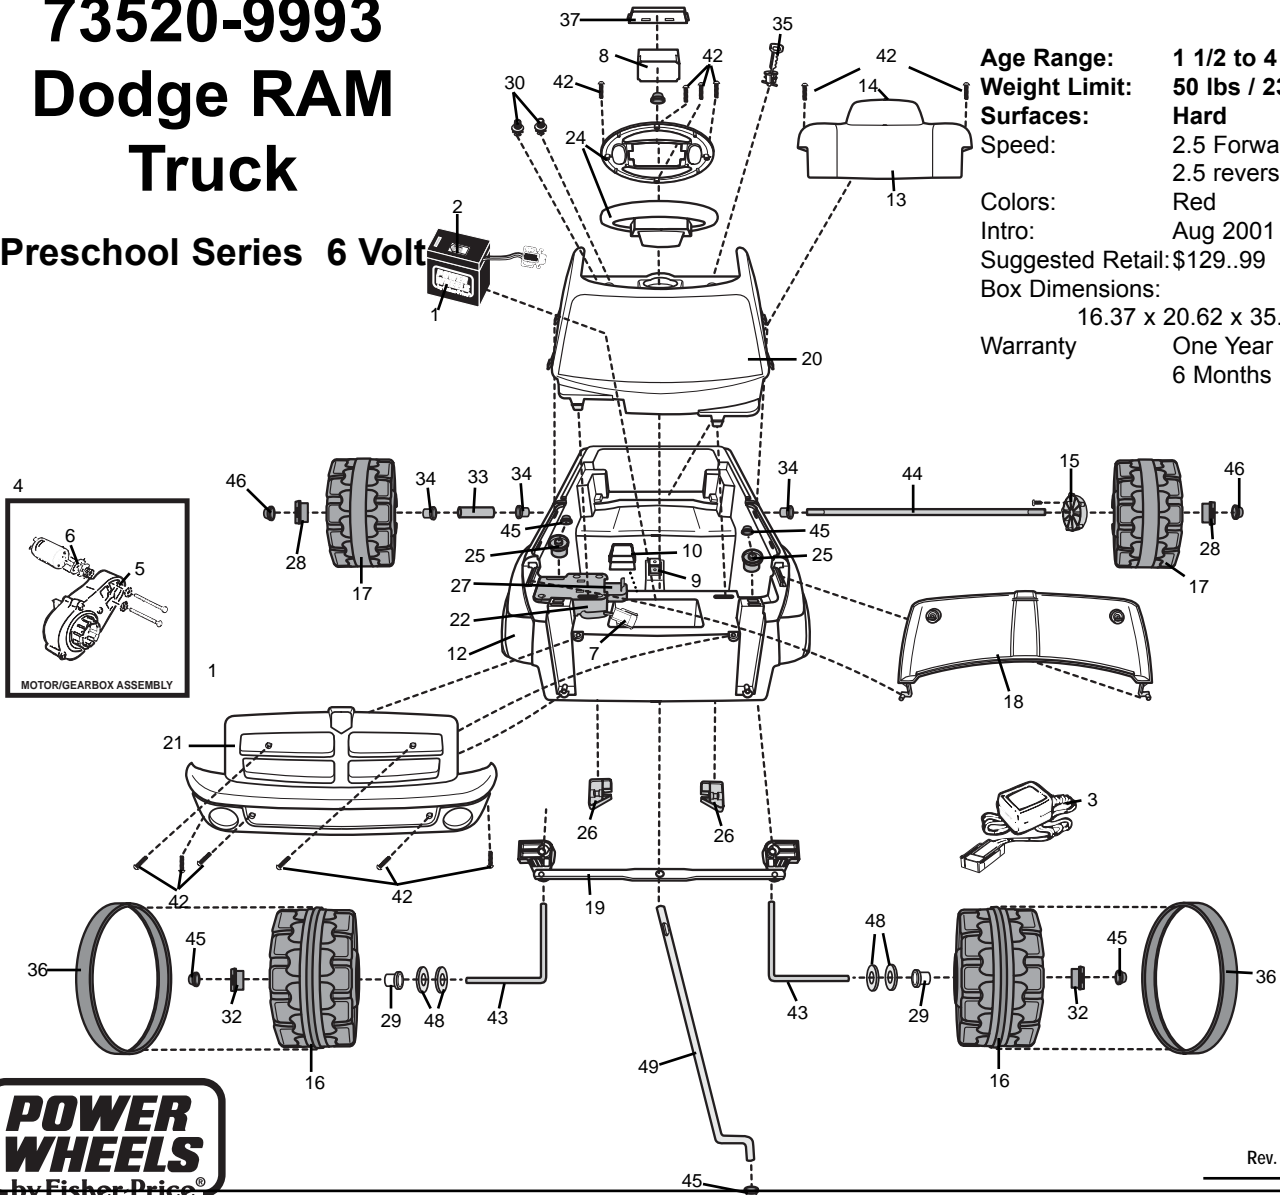

73520-9993 Dodge RAM Truck

Preschool Series 6 Volt

Age Range: 1 1/2 to 4 years
Weight Limit: 50 lbs / 23 kg
Surfaces: Hard
Speed: 2.5 Forward
 2.5 reverse
Colors: Red
Intro: Aug 2001
Suggested Retail: \$129..99
Box Dimensions: 16.37 x 20.62 x 35.25
Warranty One Year Vehicle
 6 Months Battery