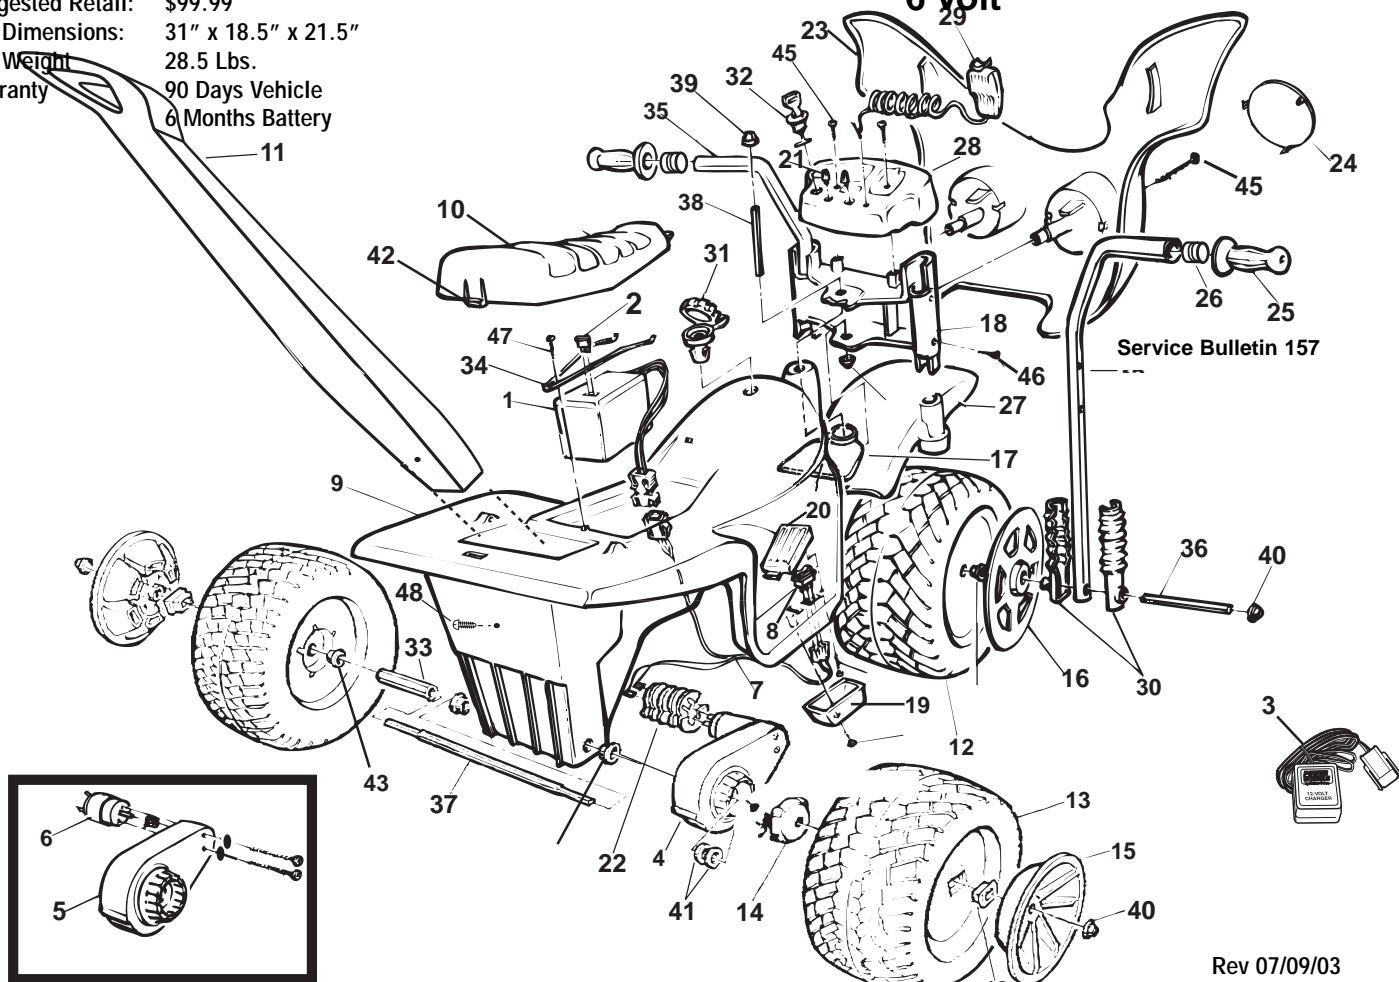

Age Range: 1-1/2 to 4 Years
Weight Limit: 50 Lbs.
Surfaces: Hard
Speed: 2.5 MPH Forward
Colors: White Body
Yellow Trim / Red Handle
Intro: 11-1998
Suggested Retail: $99.99
Box Dimensions: 31" x 18.5" x 21.5"
Box Weight: 28.5 Lbs.
Warranty: 90 Days Vehicle
6 Months Battery

74280-9993

Kawasaki® Guide 'n Drive Cycle™

Preschool Series
6 Volt

Rev 07/09/03

Item No.	Description	Part No.	Qty.	Item No.	Description	Part No.	Qty.	Item No.	Description	Part No.	Qty.
Working / Electrical Parts											
1	Battery	00801-1234	1	21	Radio Knob N/A	74750-2179	2	42	Lock Fastener	77571-2239	1
2	25 Amp Fuse	0801-0151	1	22	Motor Cover	74750-2359	1	43	Wheel (Axle) Bushing	74550-2689	5
3	6V Charger	00801-0975	1	23	Fairing N/A	74280-272A	1	44	#8 x 1-1/4" Phillips Screw N/A	0801-0216	2
4	3A Motor Gearbox Assembly	74780-950Z	1	24	Headlight Lens Cover Set N/A	74280-214A	1	45	#8 x 1-1/2" Phillips Screw	0801-0308	4
5	3A Gearbox w/out Motor	74580-9269	1	25	Hand Grip N/A	74280-2169	2	46	#8 x 3/4" Phillips Screw	0801-0223	4
6	Motor Pinion Assembly	74590-9539	1	26	*Handlebar Plug N/A	74510-2169	2	47	#8 x 7/8" Phillips Screw	0801-0228	1
7	Main Harness Assembly N/A	78410-9799	1	27	Fender N/A	77410-2249	1	48	#12 x 1.25 Screw N/A	0801-0260	1
8	*Footswitch	0801-0538	1	28	Dash N/A	74280-2699	1	49	Rectangular Bushing	74550-2689	2
Plastic / Other Parts											
9	Body (N/A)	74280-2109	1	29	Mic	74550-9479	1	Parts Not Shown			
10	Substitute Seat	74280-230A	1	30	Shock Set (Banded) N/A	74280-9089	1	Large Parts Bag N/A	74280-9249	1	
11	Assist Handle N/A	74280-2199	1	31	Gas Cap N/A	74280-2179	1	Small Parts Bag N/A	74280-9259	1	
12	Front Wheel N/A	74510-2459	1	32	Key Housing Assm N/A	78490-9369	1	Hardware Bag N/A	74280-9259A	1	
13	Rear Wheel N/A	74510-2469	2	Hardware / Metal Parts				Literature Bag N/A	74280-9019	1	
14	Driver N/A	77410-2239	1	33	Axle Spacer Tube N/A	74510-4449	1	Owner's Manual N/A	74280-0920	1	
15	Hubcap - Rear N/A	74280-2589	2	34	Battery Retainer	74510-4439	1	Main Decal Sheet N/A	74280-0320	1	
16	Hubcap - Front N/A	74280-2579	2	35	Handlebar Set (L & R) N/A	74510-421A	1	Sm. Decals (Headlights & Bezels) (Located in Lit bag) N/A	74280-0340	1	
17	Flex Plate N/A	78410-2159	1	36	Front Axle	74510-4519	1	Adhesive Harness Clip N/A			
18	Swivel Bracket N/A	74510-2129	1	37	Rear Axle	74510-4549	1				
19	Footboard Cover N/A	74280-2159	1	38	Pivot Pin N/A	74510-4429	1				
20	Pedal w/Spr. Clip Assm N/A	74280-9429	1	39	.354 Cap Nut	0801-0604	2				
				40	.437 Cap Nut	0801-0226	4				
				41	7/16" Washer	0801-0196	2				

N/A = Not Available

*When handlebar plug is gone, order hardware bag (74280-9259A).

* See Service Bulletin 157

Bold and Underlined parts are to be purchased and installed by Service Centers only. These items may not be sold directly to consumers by Service Centers or Fisher-Price.