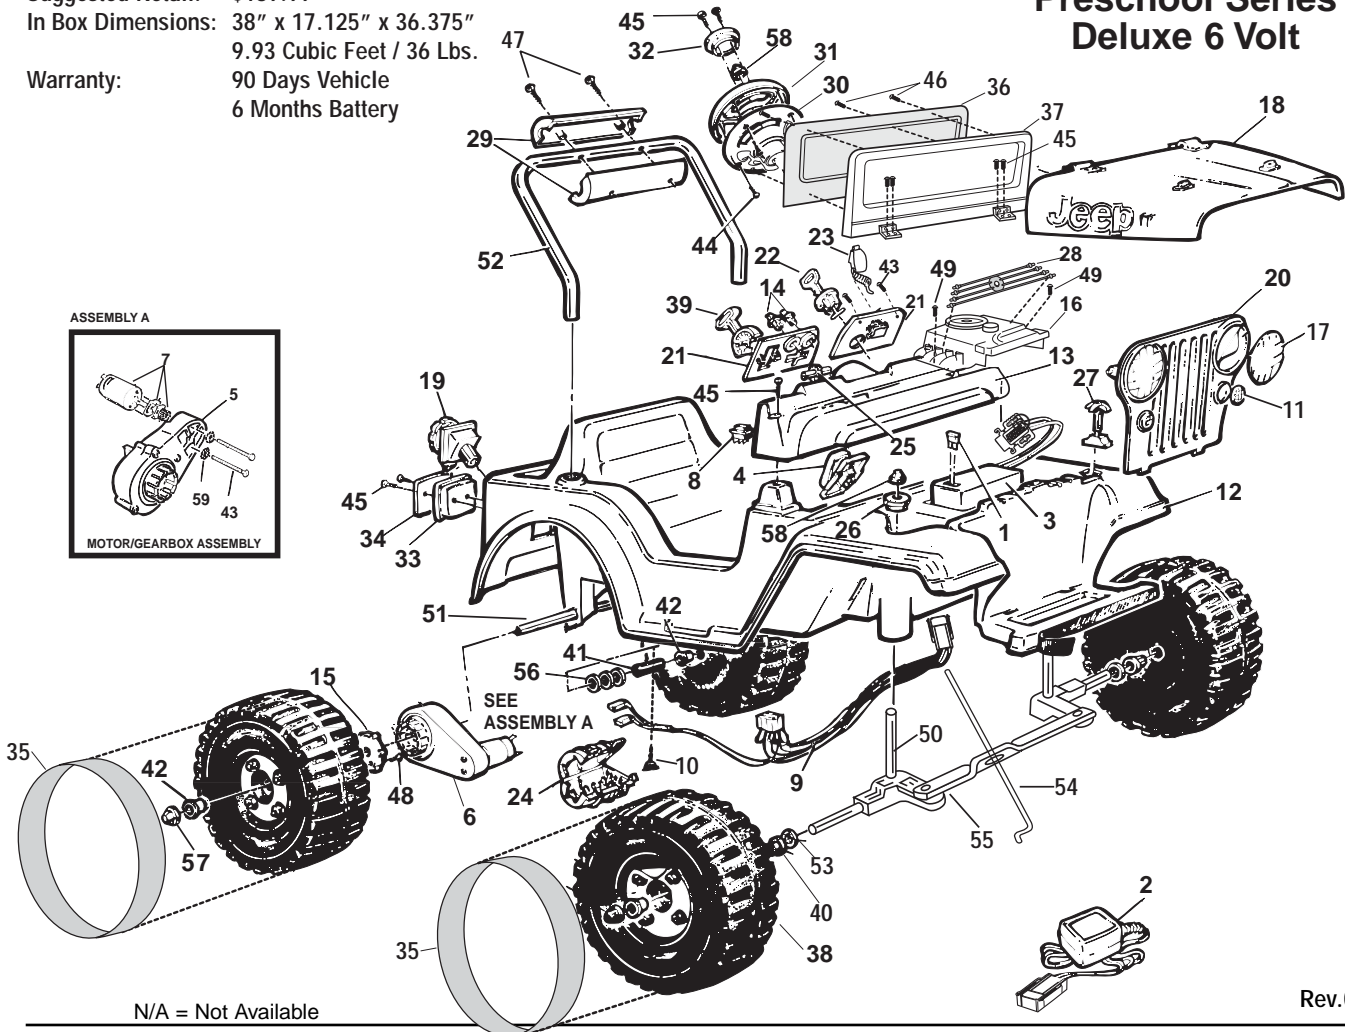

Age Range: 1-1/2 to 4 Yrs.
Weight Limit: 50 Lbs.
Surfaces: Hard
Speed: 2.5 MPH Forward & Reverse
Colors: Hot Pink Body
Intro: 12-14-98
Suggested Retail: $139.99
In Box Dimensions: 38" x 17.125" x 36.375"
9.93 Cubic Feet / 36 Lbs.
Warranty: 90 Days Vehicle
6 Months Battery

74350-9993 Barbie® Splash

Preschool Series
Deluxe 6 Volt

N/A = Not Available

Rev.07/09/03

Item No.	Description	Part No.	Qty.	Item No.	Description	Part No.	Qty.	Item No.	Description	Part No.	Qty.				
Working / Electrical Parts															
1	25 Amp Fuse	0801-0151	1	25	Radio Dial	74771-2719	2	50	Front Axle	73241-4509	2				
2	6 Volt Charger	00801-0975	1	26	Front Post Bushing	74770-2669	2	51	Rear Axle	76135-4509	1				
3	6 Volt Battery	00801-1234	1	27	Hoodlatch Assy.	74350-9039	2	52	Sports Bar	74760-4219	1				
4	Footboard Assembly	74780-9159	1	28	Spark Plug Wire Set	74765-2129	1	53	5/16" Washer	0801-0253	2				
5	3A Gearbox w/Insert	74580-9269	1	29	Sports Bar Cover Set	74350-9179	1	54	Steering Column	74780-4239	1				
6	Motor Gearbox Assm	74780-9502	1	30	Steering Wheel Base	74350-2739	1	55	Steering Linkage	76181-4229	1				
7	Motor w/Pinion	74590-9539	1	31	Steering Wheel Cover	74350-2719	1	56	7/16" Washer N/A	0801-0195	3				
8	Control Switch	00801-0885	1	32	Steering Wheel Cap	74350-2729	1	57	.437 Cap Nut (White)	0801-0227	2				
9	Wiring Harness	74780-9799	1	33	Tail Light Housing	76960-2659	1	58	.354 Cap Nut (White)	0801-0548	4				
Plastic Parts / Other															
10	Harness Fastener N/A	0801-0311	1	34	Tail Light Lens Set	73233-2279	1	59	Star Washer N/A	0801-0330	2				
11	Turn Signal Lens	74770-2349	2	35	Traction Band Set	74760-2249	1	Parts Not Shown							
12	Body (N/A)	74780-2309	1	36	Windshield	74780-2349	1	Large Parts Bag N/A	74350-9249	1					
13	Dash	74780-2329	1	37	Windshield Frame	74780-2339	1	Small Parts Bag	74350-9259	1					
14	Dash / Radio Knob	74550-2719	2	38	Wheel	74760-2459	4	Hardware Bag N/A	74350-9259A	1					
15	Driver	73233-2239	1	39	Shifter	74550-2229	1	Literature Bag N/A	74350-9019	1					
16	False Motor	74780-2379	1	Hardware / Metal Parts											
17	Headlight Lens	74547-2279	2	40	Round (wheel) Bushing	74770-2539	4	Owner's Manual N/A	74350-0920	1					
18	Hood	74780-2119	1	41	Rear Axle Spacer N/A	76136-4419	1	Main Decal Sheet	74350-0310	1					
19	Gas Cap N/A	74350-9059	1	42	Axle Bushing	74550-2689	3	Glittery Decals	74350-0330	1					
20	Grille	74350-2149	1	43	Motor Bolts	0801-0269	2	Dash Decals	74350-0320	1					
21	Dash Panel Set (incl both sides)	74780-2699	1	44	#6 x 1/2" Screw	0801-0222	11	Footswitch	?	1					
22	Key Assembly	78490-9369	1	45	#8 x 1" Screw (Black)	0801-0224	12								
23	Microphone N/A	74780-9489	1	46	#8 x 1/2" Screw	0801-0202	5								
24	Motor Cover	74750-2359	1	47	#6 x 1-1/2" Screw	0801-0221	2								
				48	#10 x 1/2" Screw	0801-0255	1								
				49	#8 x 18 x 1" Fastener N/A	0801-0273	2								

Bold and Underlined parts are to be purchased and installed by Service Centers only. These items may not be sold directly to consumers by Service Centers or Fisher-Price.