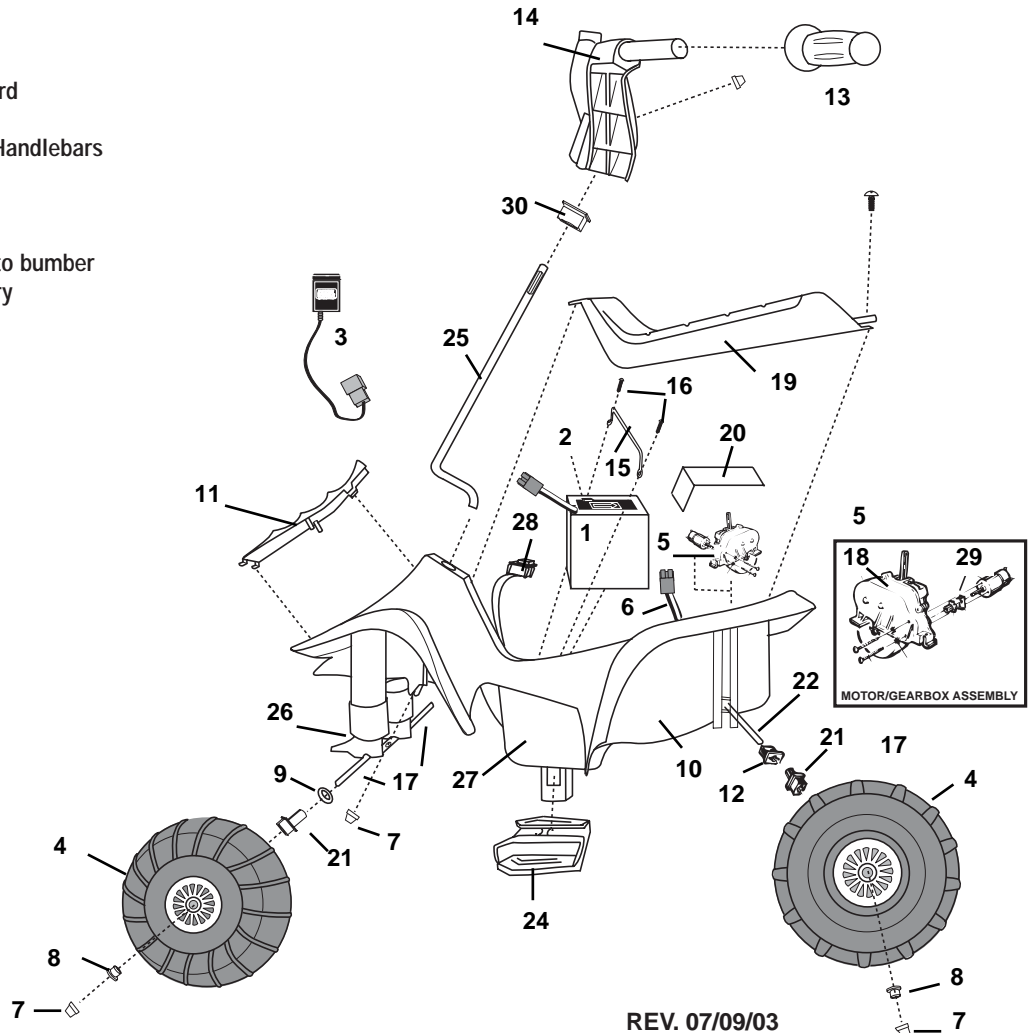

74380-9993 Lil Quad

Toddler Series Mini 6 Volt

Age Range: 1-3 Yrs.
 Weight Limit: 40 Lbs.
 Surfaces: Hard & Grass
 Speed: 2.0 MPH Forward
 Colors: Red
 Yellow Seat & Handlebars
 Black Wheels

Intro: 2000
 Suggested Retail: \$79.99
 Warranty: 1 year bumper to bumper
 6 Months Battery

REV. 07/09/03

Item No.	Description	Part No.	Qty.	Item No.	Description	Part No.	Qty.	Item No.	Description	Part No.	Qty.
1	Battery 6 Volt (4 AH)	0801-0336	1	19	Seat	74380-9309	1				
2	25 Amp Fuse	0801-0151	1	20	Motor Cover w/decal	73560-9489	1				
3	Charger (4 AH)	00801-0976	1	21	Bushing w/Long Extension	78560-2659	5				
4	Wheel	74380-2459	4	22	Rear Axle	74504-4539	1				
5	Motor/Gearbox Assy	74504-9519	1	24	Foot rest	74380-2169	1				
6	Wiring Harness (Main)	73560-9799	1	25	Steering Column	76940-4239	1				
7	.354 Cap Nut	0801-0548	8	26	Steering Linkage	74504-4219	1				
8	Round Bushing	78560-2679	4	27	False Motor Set	73560-9489	1				
9	5/16" Washer	0801-0253	2	28	Handlebar wire harness	78560-9799	1				
10	Body N/A	74380-2109	1	29	Motor w/ pinion N/A	76940-9539	1				
11	Grille	74380-2149	1	30	Steering Column Bushing	74504-2549	1				
12	Bushing w/o Extension	74504-2549	3	PARTS NOT SHOWN							
13	Handgrips	73560-2129	2		Literature Bag N/A	74380-9019	1				
14	Handlebar	74380-2139	1		Paper Decal Sheet	74380-0310	1				
15	Battery Retainer	74504-4429	1		Hardware Bag	74380-9269	1				
16	#8 x 7/8" Trusshead Screw	0801-0228	2		Large Parts Bag N/A	4000-0263	1				
17	Front Axle	74504-4509	2		Owners Manual N/A	74380-0920	1				
18	Gearbox W/O Motor	72629-9259	1		#8 X 3/4" footrest screw	0912-8001	3				