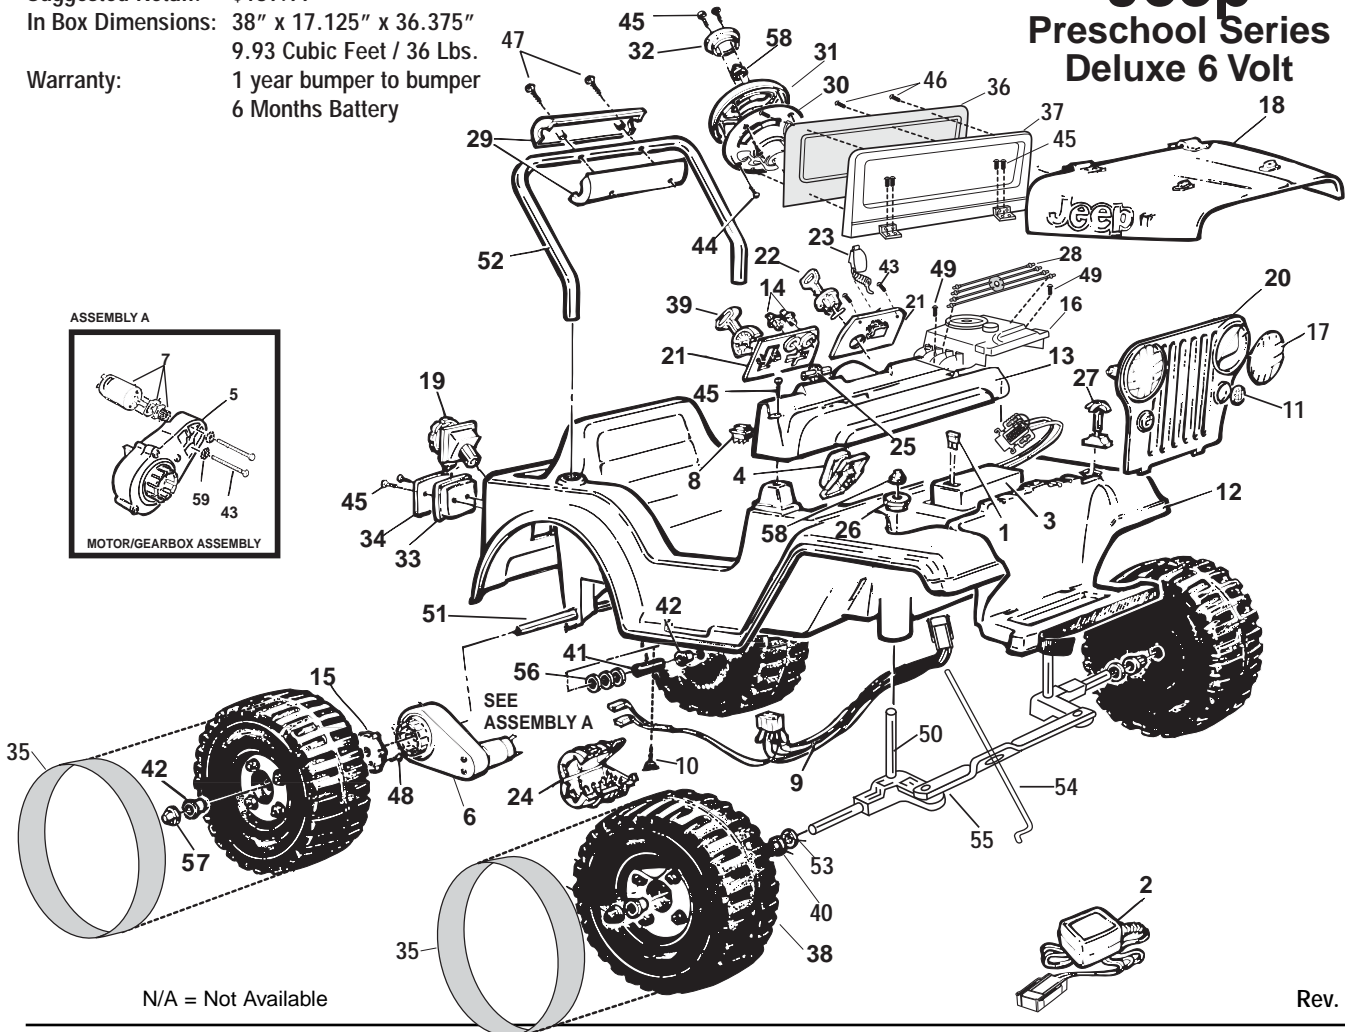

Age Range: 1-1/2 to 4 Yrs.
Weight Limit: 50 Lbs.
Surfaces: Hard
Speed: 2.5 MPH Forward & Reverse
Colors: Hot Pink Body
Intro: 8/2001
Suggested Retail: $139.99
In Box Dimensions: 38" x 17.125" x 36.375"
9.93 Cubic Feet / 36 Lbs.
Warranty: 1 year bumper to bumper
6 Months Battery

74388-9993

Barbie® Sport

Jeep

Preschool Series

Deluxe 6 Volt

N/A = Not Available

Rev. 07/09/03

Item No.	Description	Part No.	Qty.	Item No.	Description	Part No.	Qty.	Item No.	Description	Part No.	Qty.				
Working / Electrical Parts															
1	25 Amp Fuse	0801-0151	1	25	Radio Dial	74771-2719	2	50	Front Axle	73241-4509	2				
2	6 Volt Charger	00801-0975	1	26	Front Post Bushing	74770-2669	2	51	Rear Axle	76135-4509	1				
3	6 Volt Battery	00801-1234	1	27	Hoodlatch Assy.	74350-9559	2	52	Sports Bar	74760-4219	1				
4	Footboard Assembly	74780-9159	1	28	Spark Plug Wire Set	74765-2129	1	53	5/16" Washer	0801-0253	2				
5	3A Gearbox w/Insert	74580-9269	1	29	Sports Bar Cover Set	74388-9279	1	54	Steering Column	74780-4239	1				
6	Motor Gearbox Assm	74780-9509	1	30	Steering Wheel Base	74388-2239	1	55	Steering Linkage	76181-4229	1				
7	Motor w/Pinion	74590-9539	1	31	Steering Wheel Cover	74388-2219	1	56	7/16" Washer N/A	0801-0195	3				
8	Control Switch	00801-0885	1	32	Steering Wheel Cap	74350-2729	1	N/A please order hardware bag							
9	Wiring Harness	74780-9799	1	33	Tail Light Housing	76960-2659	1	57	.437 Cap Nut (White)	0801-0227	2				
Plastic Parts / Other															
10	Adhesive Clip for harness	0801-0313	1	34	Tail Light Lens Set	73233-2279	1	58	.354 Cap Nut (White)	0801-0548	4				
11	Turn Signal Lens	74770-2349	2	35	Traction Band Set	74760-2249	4								
12	Body (N/A)	74780-230C	1	36	Windshield	74780-2349	1	Parts Not Shown							
13	Dash	74780-2329	1	37	Windshield Frame	74780-2339	1	Large Parts Bag	74388-9349	1					
14	Dash / Radio Knob	74771-2719	2	38	Wheel	74760-2459	4	Hardware Bag N/A	74350-9259A	1					
15	Driver	73233-2239	1	39	Shifter	74550-2229	1	Paper Kit	74388-Paper	1					
16	False Motor	74780-2379	1	Hardware / Metal Parts											
17	Headlight Lens	74547-2279	2	40	Round (wheel) Bushing	74770-2539	4	Owner's Manual	74388-0921	1					
18	Hood	74780-2119	1	41	Rear Axle Spacer N/A	76136-4419	1	Footswitch Singulax	00801-0885	1					
19	Gas Cap	74765-9089	1	42	Axle Bushing	74550-2689	3	Main Decal Sheet	74388-0340	1					
20	Grille	74350-2149	1	43	Motor Bolts	0801-0269	2	Small Decal Sheet	74388-0350	1					
21	Dash Panel Set (incl both sides)	74780-2699	1	44	#6 x 1/2" Screw	0801-0222	11								
22	Key Assembly	78490-9369	1	45	#8 x 1" Screw (Black)	0801-0224	12								
23	Microphone N/A	74780-9489	1	47	#6 x 1-1/2" Screw	0801-0221	2								
24	Motor Cover	74750-2359	1	48	#10 x 1/2" Screw	0801-0255	1								
				49	#8 x 18 x 1" Screw N/A	0801-0273	2								
				N/A please order hardware bag											

Bold and Underlined parts are to be purchased and installed by Service Centers only. These items may not be sold directly to consumers by Service Centers or Fisher-Price.