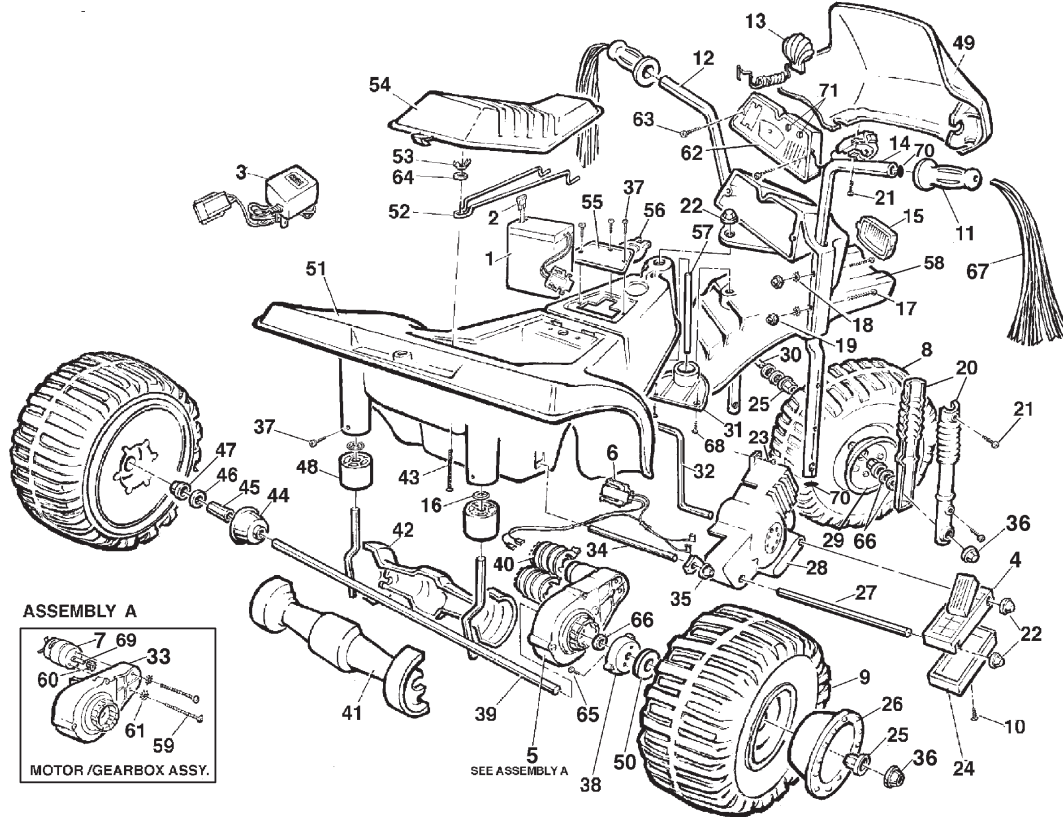

Rev. 11/21/03

Item No.	Description	Part No.	Qty.	Item No.	Description	Part No.	Qty.	Item No.	Description	Part No.	Qty.
1	Battery, Type H	00801-1234	1	28	(Right) False Motor N/A	80021-0025	1	55	Cover Panel N/A	76125-2349	1
2	25 amp Fuse	0801-0151	1	29	Front Hubcap N/A	74525-2579	2	56	Gas Cap N/A	76125-2249	1
3	Charger, 6-Volt	00801-0975	1	30	Front Axle N/A	76115-4509	1	57	Pivot Pin N/A	76108-4429	1
4	Footswitch Assy. N/A	74525-9159	1	31	Flex Plate Base N/A	76115-2259	1	58	Fender/Headlight	74525-9289	1
5	3A Motor/Grbx Assy N/A	74510-9519	1	32	False Motor Support N/A	80021-0074	1	59	Motor Bolts	0801-0269	2
6	Wiring Harness N/A	76112-9799	1	33	3A Gearbox	74580-9269	1	60	Motor Drive Gear	74550-2269	1
7	Motor 6-Volt N/A	74510-0640	1	34	Support Rod (Rear Motor N/A	76108-2129	1	61	Star Washers N/A	0801-0330	2
8	Front Wheel N/A	74525-2469	1	35	.250 Retainer N/A	0801-0321	2	62	Sound Box/Trigger N/A	74525-9459	1
9	Rear Wheel N/A	74525-2459	2	36	.437 Cap Nut (White)	0801-0227	4	63	#8 x 1-1/2" Screw	0801-0308	2
10	#8 x 2" Plascrew N/A	0801-0268	1	37	#10 x 1/2" Screw	0801-0255	5	64	#10 Washer N/A	76822-4409	1
11	Handgrip (Purple) N/A	74525-2189	2	38	Driver	73233-2239	1	65	#10 x 1" Screw	0801-0220	2
12	Left Handlebar N/A	74525-4219	1	39	Rear Axle Assembly N/A	76125-4509	1	66	Plastic Spacer	73233-2369	5
13	Microphone/Cord N/A	74525-2199	1	40	Motor Cover N/A	74590-2489	1	67	Tassels	73680-2129	2
14	Right Handlebar N/A	74525-4229	1	41	Axle Cover (Outside) N/A	74525-2149	1	68	#8-10 1-1/4" Screw N/A	0801-0216	2
15	Headlight Lens N/A	76112-2129	1	42	Axle Cover (Inside) N/A	74525-2149	1	69	D Lock Washer N/A	0801-0327	1
16	.354 Cap Nut N/A	0801-0252	2	43	Carriage Bolt N/A	0801-0305	1	70	Handlebar Cap Plugs N/A	74510-2169	4
17	1-1/4" Screw N/A	76125-4459	4		(Order Hardware Bag)	78475-9259A		71	Radio Knobs (White) N/A	78570-2179	2
18	Star Washer N/A	76108-4419	4	44	Axle Cup Spacer N/A	74525-2369	1				
19	Acorn Nut N/A	0801-0218	4	45	Spacer N/A	76112-2139	1				
20	Shock Set N/A	74525-2089	2	46	7/16" Washer	0801-0196	1				
21	#8 x 3/4" Plascrew	0801-0223	5	47	Wheel Bushing	74550-2689	1				
22	.354 Cap Nut (White)	0801-0548	6	48	Axle Bushing N/A	76125-2669	2				
23	#8 x 1/2" Plascrew	0801-0202	3	49	Windshield N/A	74525-2249	1				
24	Bottom Cover Ftboard N/A	74525-2179	1	50	Driver Spacer N/A	76188-2419	1				
25	Hex Bushing	73233-2559	4	51	Body N/A	74525-2109	1				
26	Rear Hubcap N/A	74525-2589	2	52	Battery Retainer N/A	76112-4419	1				
27	Support Rod (Rear Foot Rest) N/A	76108-4439	1	53	Wing Nut N/A	0801-0317	1				
				54	Seat (White) N/A	N/A	1				