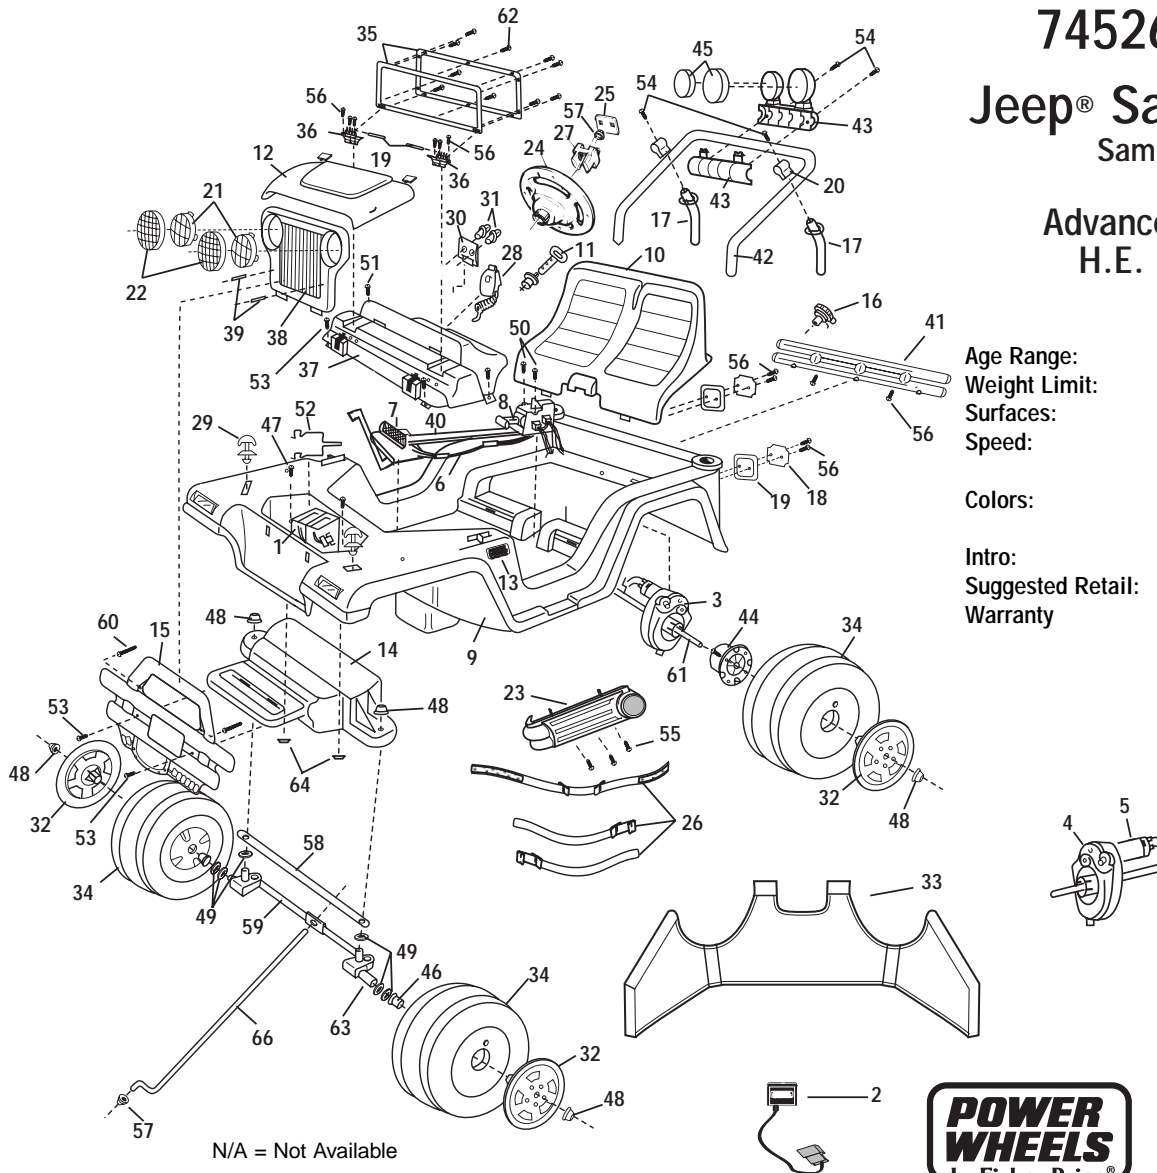

74526-9993

Jeep® Sandblaster Sam's Club

Advanced Series H.E. 12 Volt

Age Range: 3-7 Yrs.
Weight Limit: 130 Lbs.
Surfaces: Hard, Grass & Hills
Speed: 2.5 Reverse
 2.5 / 5.0 MPH Forward
Colors: Yellow Body
 Red Trim
Intro: 9-9-99
Suggested Retail: \$249.99
Warranty: One Year Vehicle
 6 Months Battery