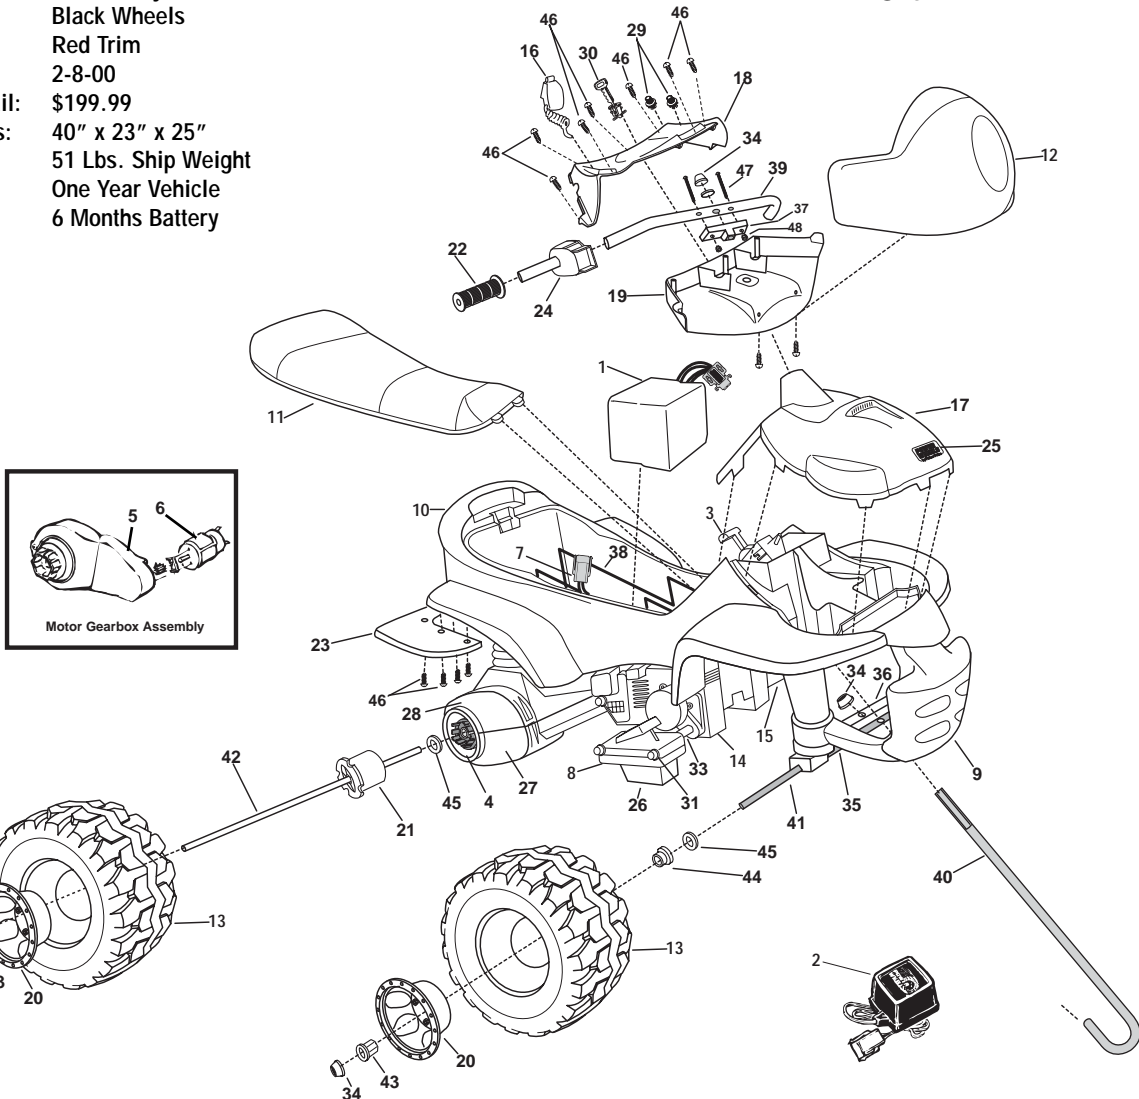

Age Range: 3-7 Yrs.
Weight Limit: 65 Lbs.
Surfaces: Hard, Grass & Hills
Speed: 2.5 & 5.0 MPH Forward
2.5 MPH Reverse
Colors: White Body
Black Wheels
Red Trim
Intro: 2-8-00
Suggested Retail: $199.99
Box Dimensions: 40" x 23" x 25"
51 Lbs. Ship Weight
Warranty: One Year Vehicle
6 Months Battery

74527-9993 Trail Beast

Warehouse Clubs

Advanced Series 12 Volt

Rev. 12/02/03

Item No.	Description	Part No.	Qty.	Item No.	Description	Part No.	Qty.	Item No.	Description	Part No.	Qty.	
Working / Electrical Parts												
1	12V Battery	00801-0638	1	19	Dash - Lower N/A	74527-2769	1	40	Steering Column	74110-4249	1	
2	12V Charger	00801-0972	1	20	Hubcap N/A	78660-2129	4	41	Front Axle N/A	74527-4509	1	
3	Shifter Assembly	73690-9439	1	21	Driver (10 Rib)	74460-2249	2	42	Rear Axle	74527-4519	1	
4	#7 Motor Gearbox Assembly	00968-2910	2	22	Handgrip Set	73690-2229	1	43	Hex Bushing	73233-2559	4	
5	Gearbox w/out Motor	74310-9529	2	23	Mud Flap Set N/A	74527-9289	1	44	Axle Bushing	74550-2689	2	
6	Motor Pinion Assembly	74110-9579	2	24	Sound Box Assembly	74750-9449	1	45	7/16" Washer	0801-0196	6	
7	Wiring Harness: Motor	74110-9799	1	25	PW Emblem	74460-9069	1	46	#8 x 3/4" Phillips Screw	0801-0223	19	
	Wiring Harness: Shifter	74110-9689	1	26	Footboard / Lower	74110-2179	1	47	#10 x 1-1/2" Phill Screw N/A	76222-4459	2	
	Wiring Harness w/Shifter	74110-9679	1	27	Motor Housing Bottom N/A	74527-2159	1	48	#10 Nylock Lock Nut N/A	0801-0318	2	
8	Footboard Assembly	74527-9169	1	28	Motor Housing Top N/A	74527-2169	1	Parts Not Shown				
				29	Radio Knob N/A	74527-2149	2	Large Parts Bag N/A		74527-9249	1	
				30	Key Housing Assm.	78490-9369	1	Small Parts Bag N/A		74527-9259	1	
Plastic / Other Parts												
9	Brushguard N/A	74527-2079	1	Hardware / Metal Parts								
10	Body (N/A)	74558-2209	1	31	.354 Cap Nut (black)	0801-0604	4	Hardware Bag N/A		74527-9279	1	
11	Seat	74110-2309	1	32	Motor Bolts	0801-0269	2	Literature Bag N/A		74527-9019	1	
12	Fairing / Front N/A	74750-274A	1	33	Footboard Support	76262-4439	2	Owner's Manual N/A		74527-0920	1	
13	Wheel N/A	74527-2469	4	34	.437 Cap Nut - (black)	0801-0226	6	Decal Sheet N/A		74527-0310	1	
14	False Motor Cover / Right N/A	74110-2059	1	35	Steering Linkage Assm.	74527-9239	1	Clip Adhesive		0801-0313	1	
15	False Motor Cover / Left N/A	74110-2069	1	36	Crossbar	74110-4639	1	Footrest		74110-2189	1	
16	Microphone	74527-9479	1	37	Powdered Metal Neck	76816-4289	1	Footswitch		00801-0933	1	
17	Cowling Assembly N/A	74527-9099	1	38	Battery Retainer	74110-4429	1	Cap Nut Assembly Tool		78640-2629	1	
18	Dash - Upper N/A	74527-275A	1	39	Handlebar	74750-4229	1					

N/A = Not Available

Bold and Underlined parts are to be purchased and installed by Service Centers only. These items may not be sold directly to consumers by Service Centers or Fisher-Price.