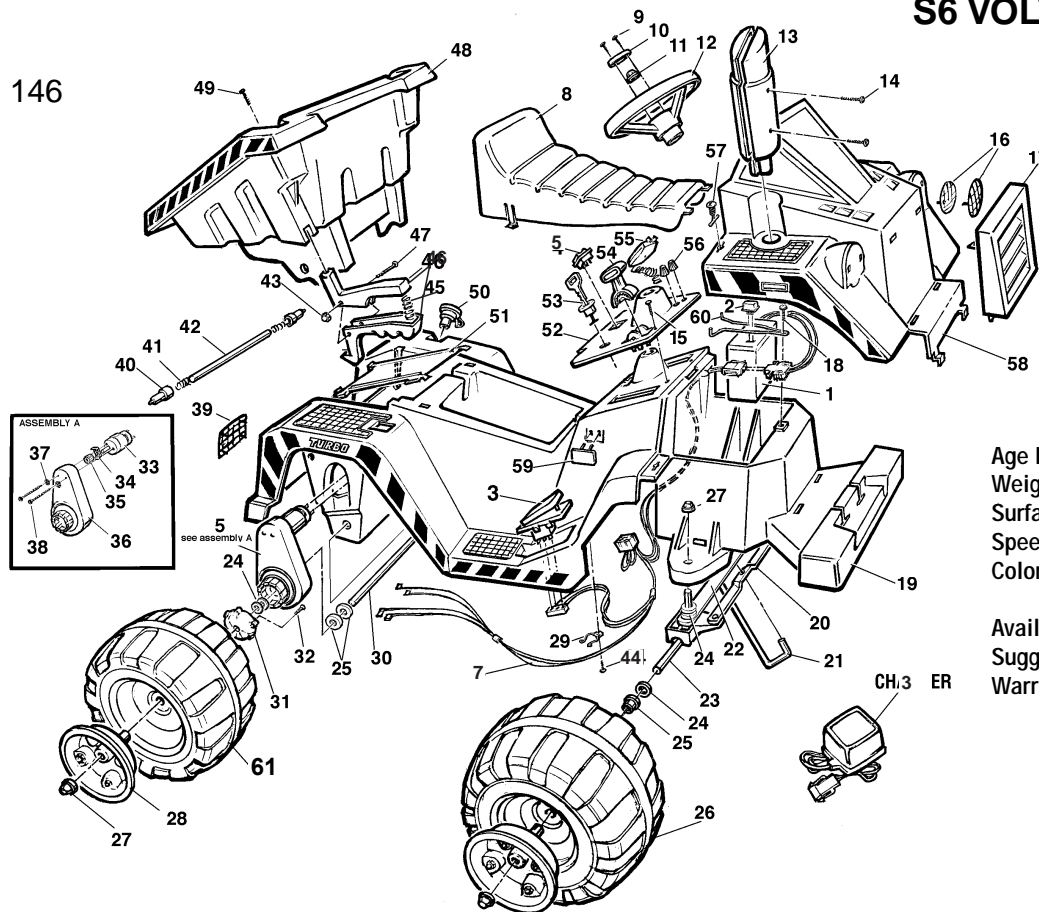

# 74550-9993 /85700 Big Jake™ Dump Truck

Preschool Series  
S6 VOLT

S.B. 146

Age Range: 2 - 6 Years  
 Weight Limit:: 65 lbs.  
 Surfaces: Hard & Grass  
 Speed: 3.5 MPH  
 Colors: Yellow Body  
 Black Trim  
 Available: 1994 - 1996  
 Suggested Retail: \$149.99  
 Warranty: 90 Days Vehicle  
 6 Months Battery