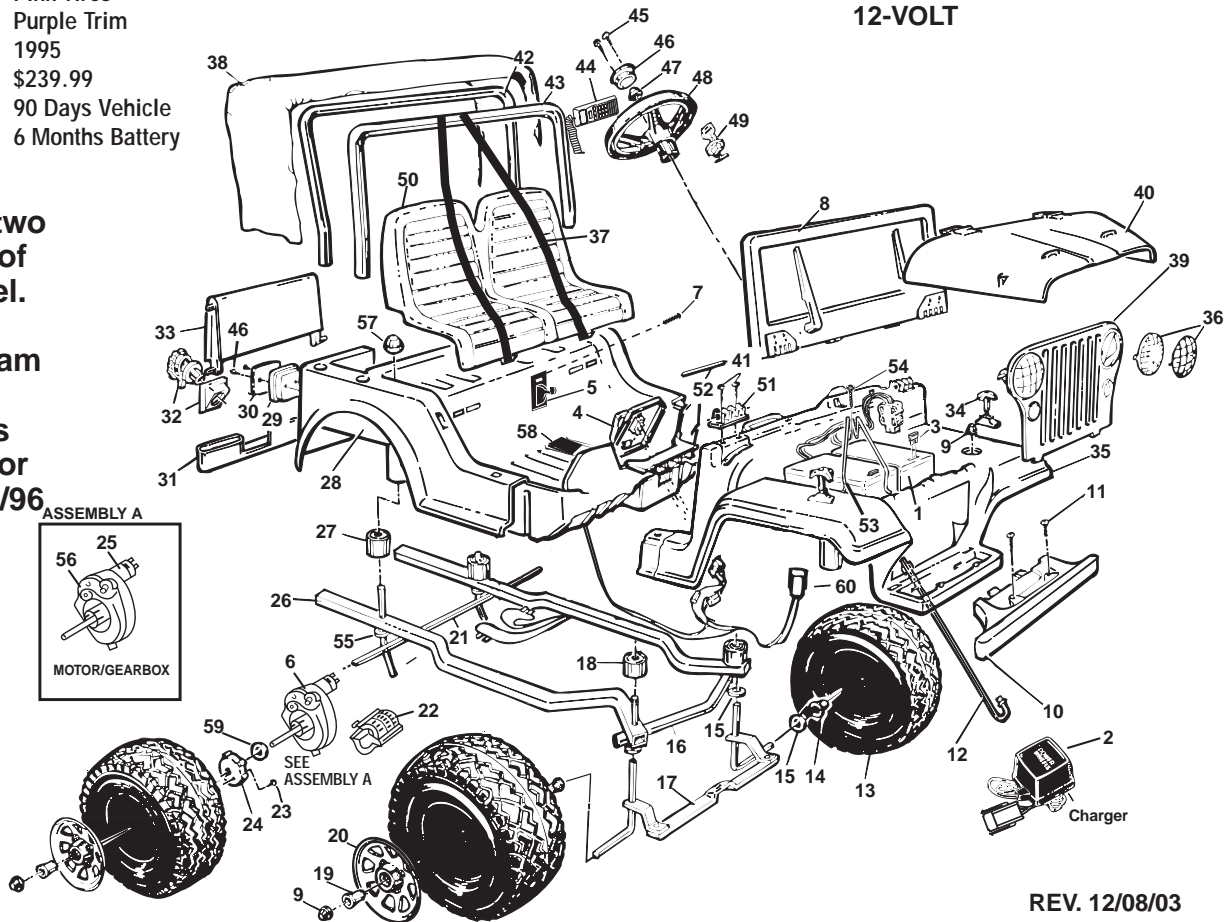

This product is affected by the PW recall announced Oct 1998. Please confirm that the product is modified or remediated in accordance with policy.

Age Range: 3-7 Yrs.
Weight Limit: 130 Lbs.
Surfaces: Hard, Grass & Hills
Speed: 2.5 / 5.0 MPH
Colors: White Body
Pink Tires
Purple Trim

Intro: 1995
Suggested Retail: $239.99
Warranty: 90 Days Vehicle
6 Months Battery

74560-9993

Super Talk™ Barbie® Beach Patrol®

Advanced Series
12-VOLT

There are two versions of this model.

This diagram only for products made on or AFTER 3/4/96

REV. 12/08/03

Item No.	Description	Part No.	Qty.	Item No.	Description	Part No.	Qty.	Item No.	Description	Part No.	Qty.
1	Battery	00801-0712	2	26	Siderail - Left N/A	74540-4119	1	49	Key Assembly	73233-2439	1
2	12-Volt Charger	00801-0973	1		.....Right N/A	74540-4129	1	50	Seat N/A	74560-2309	1
3	Fuse 30 Amp N/A	0801-0229	3	27	Rear Bushing N/A	74560-2549	2	51	Hinge Set N/A	74560-2789	1
4	Footboard Assembly N/A	73233-9159	1	28	Rear Vehicle Body (N/A)	74560-2329	1	52	#10 x 3" Screw N/A	0801-0256	2
5	Shifter	74560-9039	1	29	Taillight Housing Set N/A	74560-2759	1	53	Battery Retainer	74540-4419	1
6	Motor/Gearbox Assembly	74560-9539	2	30	Taillight Lens Set	73233-2279	1	54	#10 x 1" Screw	0801-0220	1
7	#8 x 3/4" Screw	0801-0223	1	31	Rear Bumper N/A	74560-2529	1	55	5/16" Washer	0801-0253	2
8	Windshield N/A	74560-9769	1	32	Gas Cap Assembly N/A	74560-2029	1	56	#7 Gearbox w/o Motor	00968-2803	2
9	.437 Cap Nut	0801-0227	6	33	Tailgate N/A	73231-2139	1	57	.354 Cap Nut	0801-0548	2
10	Front Bumper N/A	74560-2519	1	34	Hood Latch	74560-9079	2	58	Channel Cover N/A	74500-2419	1
11	8 x 3/4" Screw	0801-0223	2	35	Front Vehicle Body (N/A)	74560-2319	1	59	Wheel Spacer	73233-2369	2
12	Steering Column N/A	74560-4239	1	36	Headlight Set N/A	74560-9339	1	60	Harness Assembly	74560-9799	1
13	Wheel	3800-6916	4	37	Seatbelt Set N/A	74560-5529	1	PARTS NOT SHOWN			
14	Axle Bushing	74550-2689	2	38	Canopy (N/A Separately)	74560-5519	1	Windshield Label(in literature bag)	74569-0330	1	
15	7/16" Washer	0801-0196	4		(in literature bag 74560-9139)			Grill Label (in lit bag) N/A	74560-6029	1	
16	Front Bumper Support N/A	76817-4159	1	39	Grill N/A	74560-9809	1	Main Decal N/A	74560-0310	1	
17	Steering Link N/A	76817-4229	1	40	Hood N/A	74560-2079	1	Literature Bag N/A	74560-9139	1	
18	Front Bushing N/A	74560-2539	2	41	#8 x 1/2" Screw	0801-0202	4	Key Chain N/A	74560-2169	1	
19	Hex Bushing N/A	74560-2559	4	42	Small End Rr Canop Bar N/A	76821-4219	1	Emblem Set	74460-9069	1	
20	Hubcap	74560-2579	4	43	Large End Fr Canopy Bar N/A	76821-4239	1	Large Parts Bag N/A	74560-9359	1	
21	Rear Axle Assembly N/A	76817-4559	1	44	Phone N/A	77571-9449	1	Small Parts Bag N/As	74560-9019	1	
22	Motor Cover	74750-2359	2	45	#8 x 1" Screw N/A	0801-0224	6				
23	#10 x 1/2" Plascrew	0801-0255	4	46	Steering Wheel Cap N/A	74560-2729	1				
24	Wheel Driver	73233-2239	2	47	.354 Cap Nut	0801-0548	2				
25	Motor w/Pinion N/A	N/A	2	48	Steering Wheel N/A	73231-2129	1				

N/A = Not Available

Bold and Underlined parts are to be purchased and installed by Service Centers only. These items may not be sold directly to consumers by Service Centers or Fisher-Price.