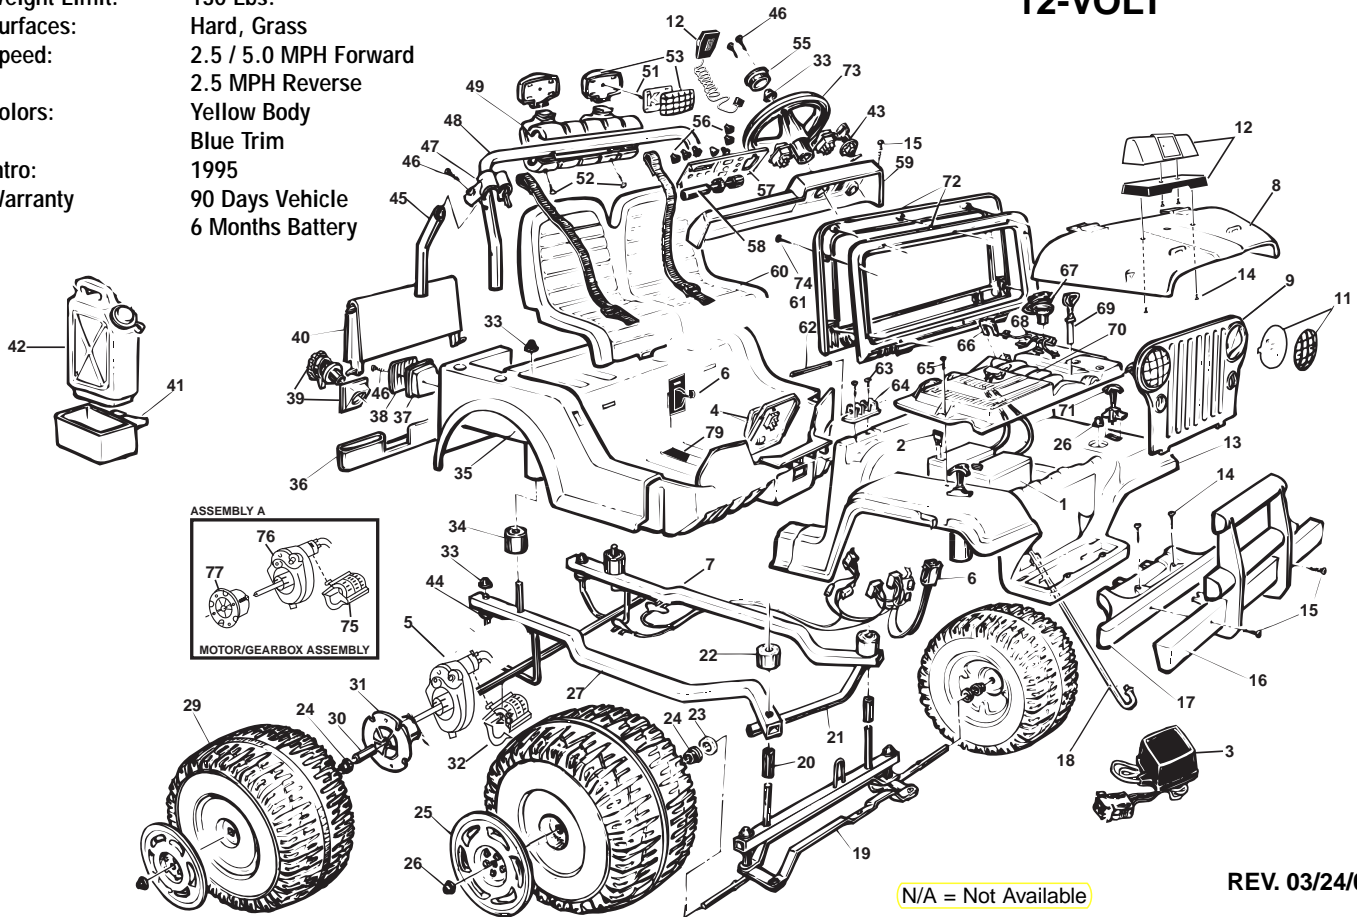

Age Range: 3 - 7 Years
 Weight Limit: 130 lbs.
 Surfaces: Hard, Grass, Hills
 Color: Yellow w/Blue Trim
 Speed: 2.5 / 5.0 MPH
 Intro: 1995

74570-9993 JEEP® DUNE SQUAD™ 12-VOLT

This product is affected by the PW recall announced Oct 1998. Please confirm that the product is modified or remediated in accordance with policy.

74570-9993

JEEP® DUNE SQUAD™

12-VOLT

Use this parts diagram for Dune Squads made on or AFTER 8/15/95.

Age Range: 3-7 Yrs.
 Weight Limit: 130 Lbs.
 Surfaces: Hard, Grass
 Speed: 2.5 / 5.0 MPH Forward
 2.5 MPH Reverse
 Colors: Yellow Body
 Blue Trim
 Intro: 1995
 Warranty: 90 Days Vehicle
 6 Months Battery