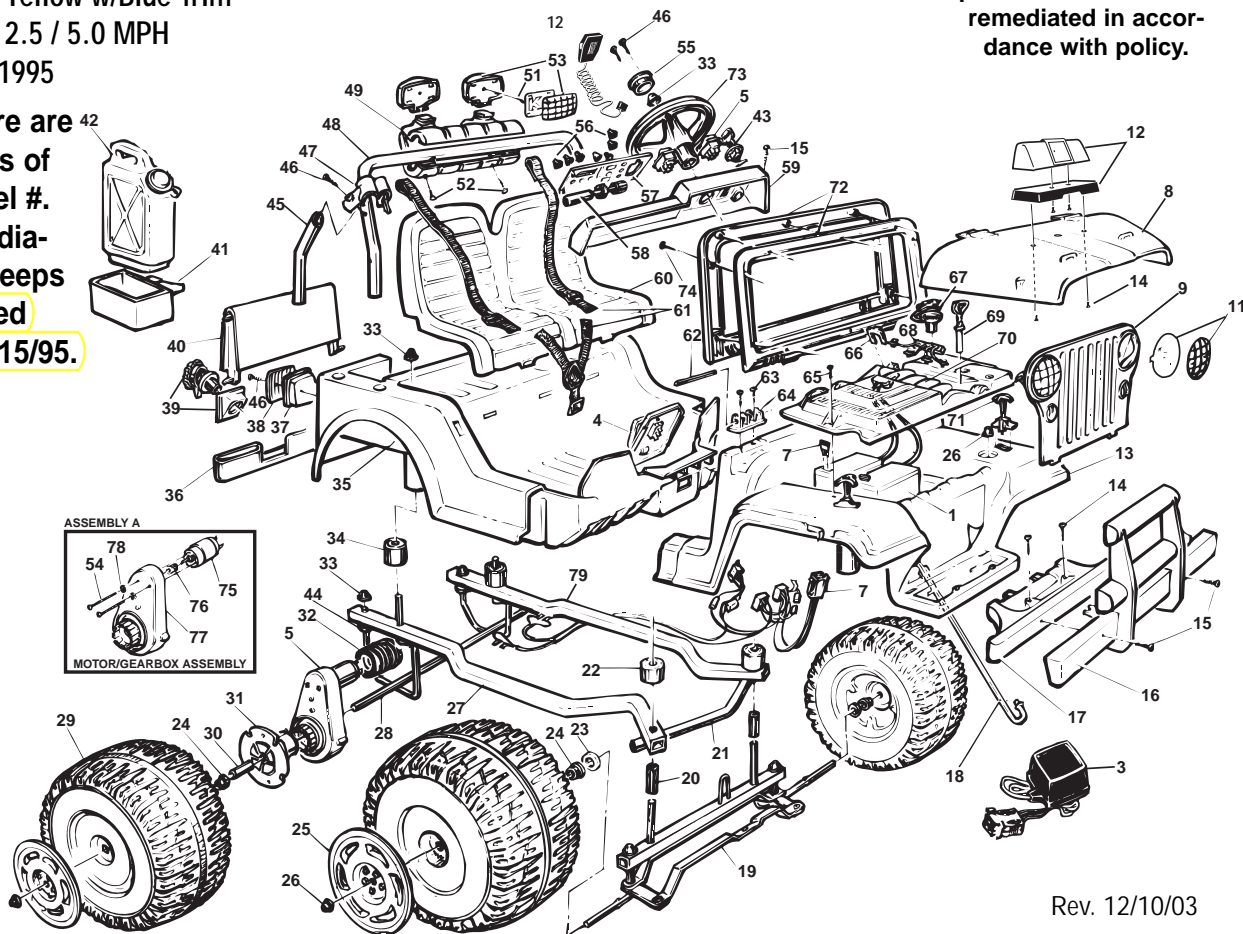

Age Range: 3 - 7 Years
Weight Limit: 130 lbs.
Surfaces: Hard, Grass, Hills
Color: Yellow w/Blue Trim
Speed: 2.5 / 5.0 MPH
Intro: 1995

74570-9993 JEEP® DUNE SQUAD™ 12-VOLT

This product is affected by the PW recall announced Oct 1998. Please confirm that the product is modified or remediated in accordance with policy.

NOTE: There are 2 versions of this model #. Use this diagram for Jeeps produced BEFORE 8/15/95.

Rev. 12/10/03

Item No.	Description	Part No.	Qty.	Item No.	Description	Part No.	Qty.	Item No.	Description	Part No.	Qty.
1	Battery	00801-0712	2	31	Driver (N/A)	74570-2239	2	61	Seat Belt N/A	78608-5519	1
2	30 Amp Fuse N/A	0801-0229	2	32	Motor Cover N/A	73233-2489	2	62	Windshield Hinge Pin	0801-0257	2
3	12 Volt Charger	00801-0973	1	33	.354 Retainer	0801-0604	5	63	#8 x 1/2" Screw	0801-0202	5
4	Footboard Assembly	73233-9159	1	34	Rear Bushing N/A	74570-2549	2	64	Windshield Hinge N/A	74570-2819	2
5	Control switch	00801-0885	2	35	Rear Clip (N/A)	78608-2279	1	65	#10 x 1" Screw	0801-0202	3
6	Motor Gearbox Assembly N/A	78608-9529	2	36	Rear Bumper N/A	74570-2629	1	66	Battery U Clip N/A	74570-2669	1
7	<u>Harness N/A</u>	<u>74570-9799</u>	1	37	Tailight Housing Set N/A	74570-2709	1	67	Radiator Cap N/A	74570-2649	1
8	Hood N/A	78608-2119	1	38	Tailight Lens Set	73233-2279	1	68	Spark Plug N/A	74570-2129	1
9	Grill N/A	74570-9809	1	39	Gas Cap/Flange Assembly	74526-2089	1	69	Dipstick N/A	74570-2329	1
10	Headlight Lens N/A	76871-2279	2	40	Tailgate N/A	78608-2139	1	70	False Motor N/A	74570-2079	1
11	Headlight/Guard Assy N/A	74570-9339	2	41	Water Bottle Holder N/A	74570-2049	2	71	Hood Latch	78490-9559	2
12	Siren/Microphone	74570-9259	1	42	Water Bottle and Cap	78608-2239	2	72	Windshield Set	74460-9619	1
13	Front Clip (N/A)	74570-2139	1	43	Key/Key Housing	73233-2439	1	73	Steering Wheel N/A	74570-2269	1
14	#8 x 3/4" Screw	0801-0223	4	44	5/16" Washer	0801-0253	4	74	#8 x 1-1/4" Screw N/A	0801-0216	10
15	#10 x 1/2" Screw	0801-0255	6	45	Roll Bar Support Tube N/A	74570-4239	2	75	<u>Motor N/A</u>	<u>76229-0640</u>	2
16	Brush Guard N/A	74570-2229	1	46	#8 x 1" Screw N/A	0801-0224	8	76	<u>Motor Drive Gear</u>	<u>78608-4439</u>	2
17	Front Bumper N/A	74570-2619	1	47	Roll Bar Bracket Set N/A	74570-2179	1	77	<u>Gearbox N/A</u>	<u>74570-9269</u>	2
18	Steering Column N/A	74570-4439	1	48	Roll Bar N/A	74570-4219	1	78	<u>Star Washer N/A</u>	<u>0801-0331</u>	4
19	Steering Linkage Assy N/A	74570-4459	1	49	KC Light Rack N/A	74570-2249	1	79	Siderail (Left) N/A	74570-4289	1
20	Spacer Axle Support N/A	N/A	1	50				PARTS NOT SHOWN			
21	Front Bumper Support N/A	76817-4159	1	51	#6 x 1/2" Screw	0801-0222	2		Literature Bag N/A	74570-9049	1
22	Front Bushing N/A	74570-2539	2	52	#6 x 1 1/2" Screw	0801-0221	2		Decal Sheet, Main N/A	74570-0330	1
23	7/16" Washer	0801-0196	2	53	KC Light/Guard Assy N/A	74570-9239	1		Decal Radiator Sheet N/A	74560-6029	1
24	Axle Bushing	74550-2689	4	54	<u>Motor Bolt N/A</u>	<u>0801-0277</u>	4		Velcro (Mic) Parts Bag N/A	74570-0000	1
25	Hubcap N/A	74570-2579	4	55	Steering Wheel Plug N/A	74570-2779	1				
26	.437 Retainer	0801-0226	6	56	Radio Knobs N/A	74570-2729	7				
27	Siderail (Right) N/A	74540-4129	1	57	Radio Bezel N/A	74570-2719	1				
28	Rear Axle N/A	74570-4529	1	58	Radio Dial N/A	74570-9739	1				
29	Wheel N/A	74570-2469	4	59	Dash N/A	74570-2359	1				
30	Wheel Spacer N/A	N/A	2	60	Seat N/A	74570-2319	1				

N/A = Not Available

Bold and Underlined parts are to be purchased and installed by Service Centers only. These items may not be sold directly to consumers by Service Centers or Fisher-Price.