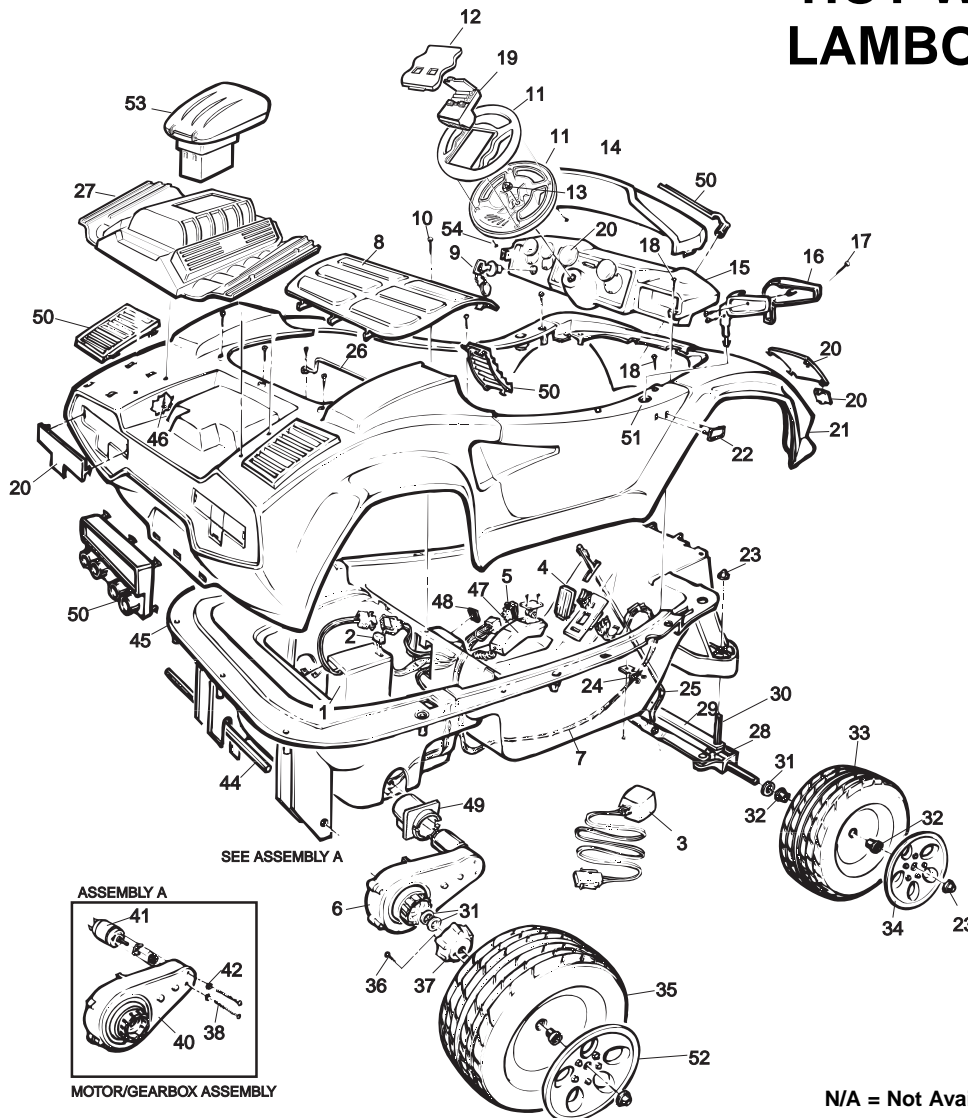

This product is affected by the PW recall announced Oct 1998. Please confirm that the product is modified or remediated in accordance with policy.

74580-9993 HOT WHEELS™ LAMBORGHINI®

Age Range: 3-6 Years
Weight Limit: 65 Lbs.
Surfaces: Hard, Grass
Speed: 3.5 MPH
Colors: Blue Body
 Flame Trim
Avail: 4-17-95 - 1997