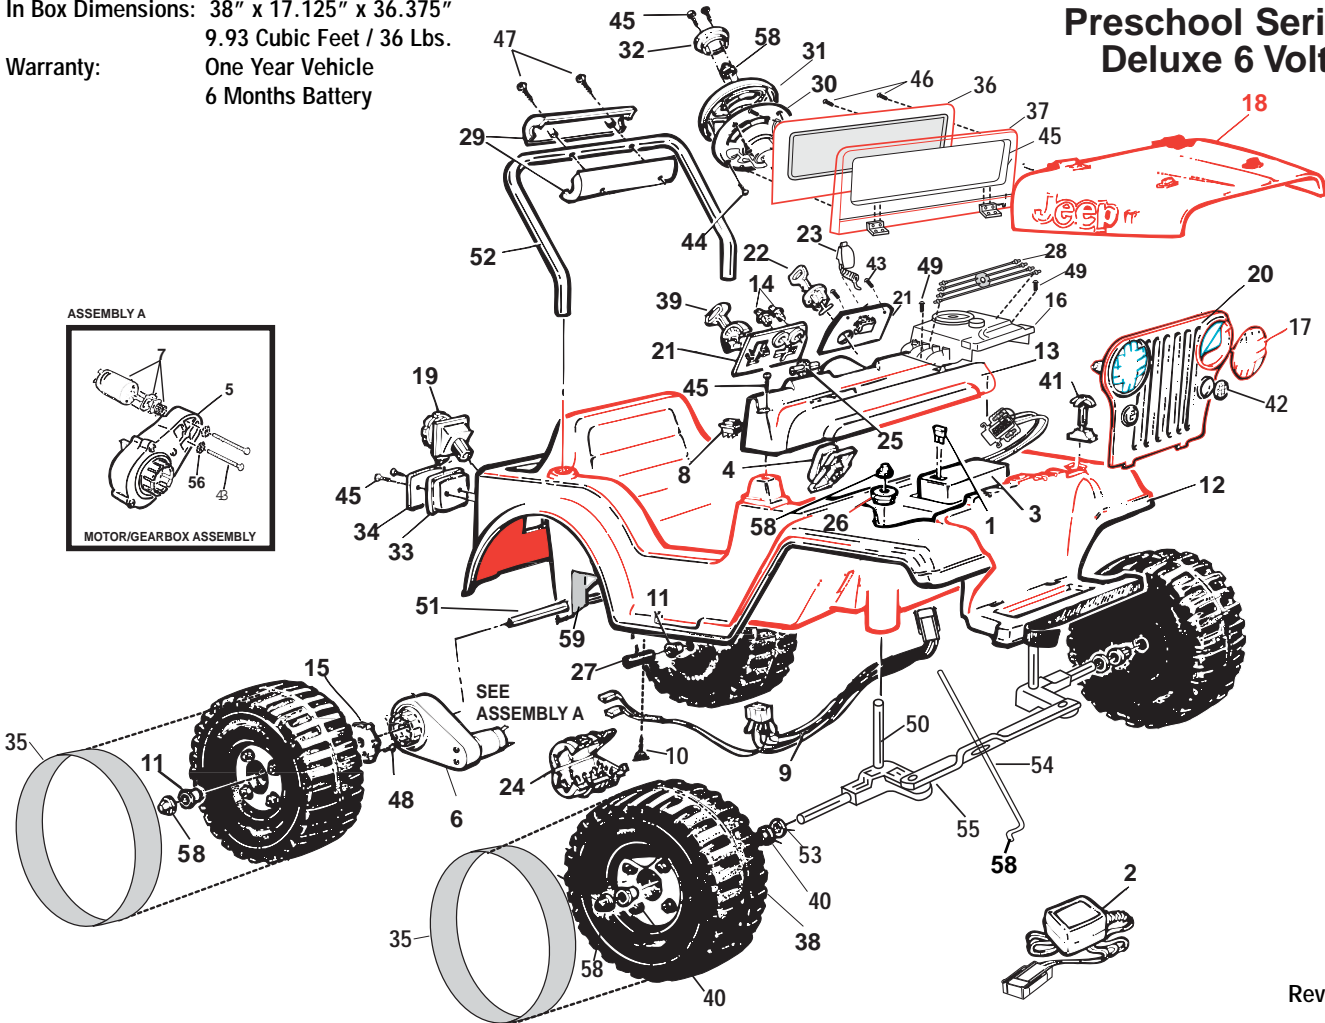

Age Range: 1-1/2 to 4 Yrs.
Weight Limit: 50 Lbs.
Surfaces: Hard
Speed: 2.5 MPH Forward & Reverse
Colors: Red Body
Intro: Released 6-99 (avail 11-99)
Suggested Retail: $88.00
In Box Dimensions: 38" x 17.125" x 36.375"
9.93 Cubic Feet / 36 Lbs.
Warranty: One Year Vehicle
6 Months Battery

74598-9993 Lil Wrangler

(Walmart Exclusive)

Preschool Series Deluxe 6 Volt

Rev. 03/24/04

Item No.	Description	Part No.	Qty.	Item No.	Description	Part No.	Qty.	Item No.	Description	Part No.	Qty.
Working / Electrical Parts											
1	25 Amp Fuse	0801-0151	1	24	Motor Cover	74750-2359	1	48	#10 x 1/2" Screw	0801-0255	1
2	6 Volt Charger	00801-0975	1	25	Radio Dial	74771-2719	1	49	#8 x 18 x 1" Fastener N/A	0801-0273	2
3	6 Volt Battery	00801-1234	1	26	Front Post Bushing	74770-2669	2	50	Front Axle	73241-4509	2
4	Footboard Assembly	74780-9159	1	27	Rear Axle Spacer N/A	76136-4419	1	51	Rear Axle	76135-4509	1
5	3A Gearbox w/Insert	74580-9269	1	28	Spark Plug Wire Set	78480-2129	1	52	Sports Bar	76135-4219	1
6	Motor Gearbox Assm	74780-9509	1	29	Sports Bar Cover Set N/A	74598-9179	1	53	5/16" Washer	0801-0253	2
7	Motor w/Pinion	74590-9539	1	30	Steering Wheel Back	74598-2739	1	54	Steering Column	74780-4239	1
8	Control Switch	00801-0885	1	31	Steering Wheel Cover	74598-2719	1	55	Steering Linkage	76181-4229	1
9	Wiring Harness	74780-9799	1	32	Steering Wheel Cap	74598-2729	1	56	Star Washer N/A	0801-0330	2
Plastic Parts											
10	Harness Fastener N/A	0801-0311	1	33	Tail Light Housing	73233-2759	1	57	.437 Cap Nut (Black)	0801-0226	2
11	Axle Bushing	74550-2689	3	34	Tail Light Lens Set	73233-2279	1	58	.354 Cap Nut (Black)	0801-0604	4
12	Body (N/A)	74598-2109A	1	35	Traction Band Set	76131-2019	1	59	Axle Post Support	74770-2369	2
13	Dash	74598-2139	1	36	Windshield	74780-2349	1	Parts Not Shown			
14	Dash / Radio Knob	74550-2719	2	37	Windshield Frame	74598-2339	1	Large Parts Bag N/A	74598-9249	1	
15	Driver	73233-2239	1	38	Wheel	76133-2459	4	Small Parts Bag	74598-9259	1	
16	False Motor	74780-2379	1	39	Shifter	74550-2229	1	Hardware Bag	74598-9259A	1	
17	Headlight Lens	74547-2279	2	40	Round (wheel) Bushing	74770-2539	4	Literature Bag N/A	74598-9019	1	
18	Hood	74598-2119	1	41	Hoodlatch Assy.	78490-9559	2	Main Decal Sheet N/A	74598-0310	1	
19	Gas Cap	74598-9059	1	42	Turn Signal Lens	74770-2349	2	Headlight Decal Sheet N/A	74598-0320	1	
20	Grille N/A	74598-9149	1	Hardware & Metal Parts							
21	Dash Panel Set (incl both sides)	74598-2699	1	43	Motor Bolts	0801-0269	2	Owner's Manual N/A	74598-0920	1	
22	Key Assembly	78490-9369	1	44	#6 x 1/2" Screw	0801-0222	11				
23	Microphone	74770-9489	1	45	#8 x 1" Screw N/A	0801-0224	12				
				46	#8 x 1/2" Screw	0801-0202	5				
				47	#6 x 1-1/2" Screw	0801-0221	2				

Bold and Underlined parts are to be purchased and installed by Service Centers only. These items may not be sold directly to consumers by Service Centers or Fisher-Price.