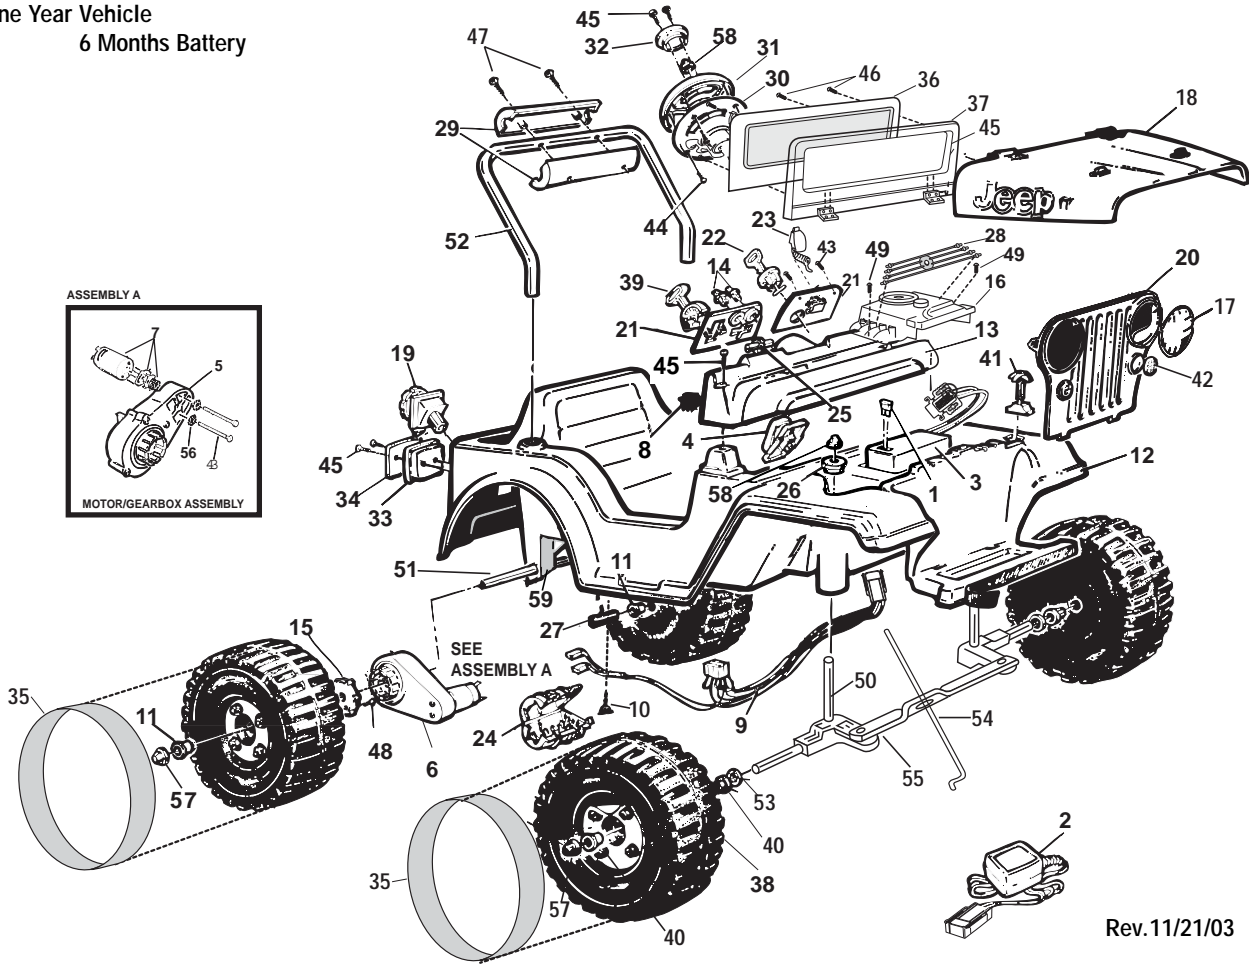

Age Range: 1-1/2 to 4 Yrs.
Weight Limit: 50 Lbs. / 23 kg
Surfaces: Hard
Speed: 2.5 MPH Forward & Reverse
Colors: White Body
Intro: Released 10/00
Suggested Retail: $88.00
In Box Dimensions: 38" x 17.125" x 36.375"
9.93 Cubic Feet / 36 Lbs.
Warranty: One Year Vehicle
6 Months Battery

74765-9993 Lil SunJammer

Preschool Series
Deluxe 6 Volt

Rev.11/21/03

Item No.	Description	Part No.	Qty.	Item No.	Description	Part No.	Qty.	Item No.	Description	Part No.	Qty.
Working / Electrical Parts											
1	25 Amp Fuse	0801-0151	1	24	Motor Cover	74750-2359	1	49	#8 x 18 x 1" Fastener N/A	0801-0273	2
2	6 Volt Charger	0801-0975	1	25	Radio Dial	74765-2709	1	50	Front Axle	73241-4509	2
3	6 Volt Battery	00801-1234	1	26	Front Post Bushing	74770-2669	2	51	Rear Axle	76135-4509	1
4	Footboard Assembly	74765-9389	1	27	Rear Axle Spacer N/A	76136-4419	1	52	Sports Bar	74760-4219	1
5	3A Gearbox w/Insert	74580-9269	1	28	Spark Plug Wire Set	74765-2129	1	53	5/16" Washer	0801-0253	2
6	Motor Gearbox Assm	74780-9509	1	29	Sports Bar Cover Set	74350-9179	1	54	Steering Column	74780-4239	1
7	Motor w/Pinion	74590-9539	1	30	Steering Wheel Back	74350-2739	1	55	Steering Linkage	76181-4229	1
8	Control Switch	00801-0885	1	31	Steering Wheel Cover	74350-2719	1	56	Star Washer N/A	0801-0195	2
9	Wiring Harness	74780-9799	1	32	Steering Wheel Cap	74765-2729	1	57	.354 Cap Nut (white)	0801-0548	4
Plastic Parts											
10	Harness Fastener	N/A	1	33	Tail Light Housing	74340-2759	1	58	.437 Cap Nut	0801-0227	2
11	Round Bushing	74550-2689	3	34	Tail Light Lens Set	73233-2279	1	59	Axle Post Support	74770-2369	2
12	Body (N/A)	74765-2109	1	35	Traction Band Set (4 pcs.)	74765-2249	1	Parts Not Shown			
13	Dash	74765-2139	1	36	Windshield	74780-2349	1	Large Parts Bag N/A	74765--9139	1	
14	Dash Knob	74765-2719	2	37	Windshield Frame	74780-2339	1	Hardware Bag N/A	74350-9259A	1	
15	Driver	73233-2239	1	38	Wheel	74765-2459	4	Literature Bag	74765-9019	1	
16	False Motor	74780-2379	1	39	Shifter	74550-2229	1	Main Decal Sheet	74765-0310	1	
17	Headlight Lens Set	74547-2279	2	40	Round (wheel) Bushing	74770-2539	4	Headlight Decal Sheet	74765-0320	1	
18	Hood N/A	74765-2119	1	41	Hoodlatch Assy.	74765-9559	2	Owner's Manual	74765-0920	1	
19	Gas Cap with Flange	74765-9089	1	42	Turn Signal Lens	74770-2349	2				
20	Grille	74765-9149	1	Hardware & Metal Parts							
21	Dash Bezel Set (incl both sides)	74765-2699	1	43	Motor Bolts	0801-0269	2				
22	Key Assembly	74765-9369	1	44	#6 x 1/2" Screw	0801-0222	11				
23	Microphone	74765-9489	1	45	#8 x 1" Screw N/A	0801-0224	12				
				46	#6 x 1-1/2" Screw	0801-0221	2				
				47	#10 x 1/2" Screw N/A	0801-0255	1				

Bold and Underlined parts are to be purchased and installed by Service Centers only. These items may not be sold directly to consumers by Service Centers or Fisher-Price.