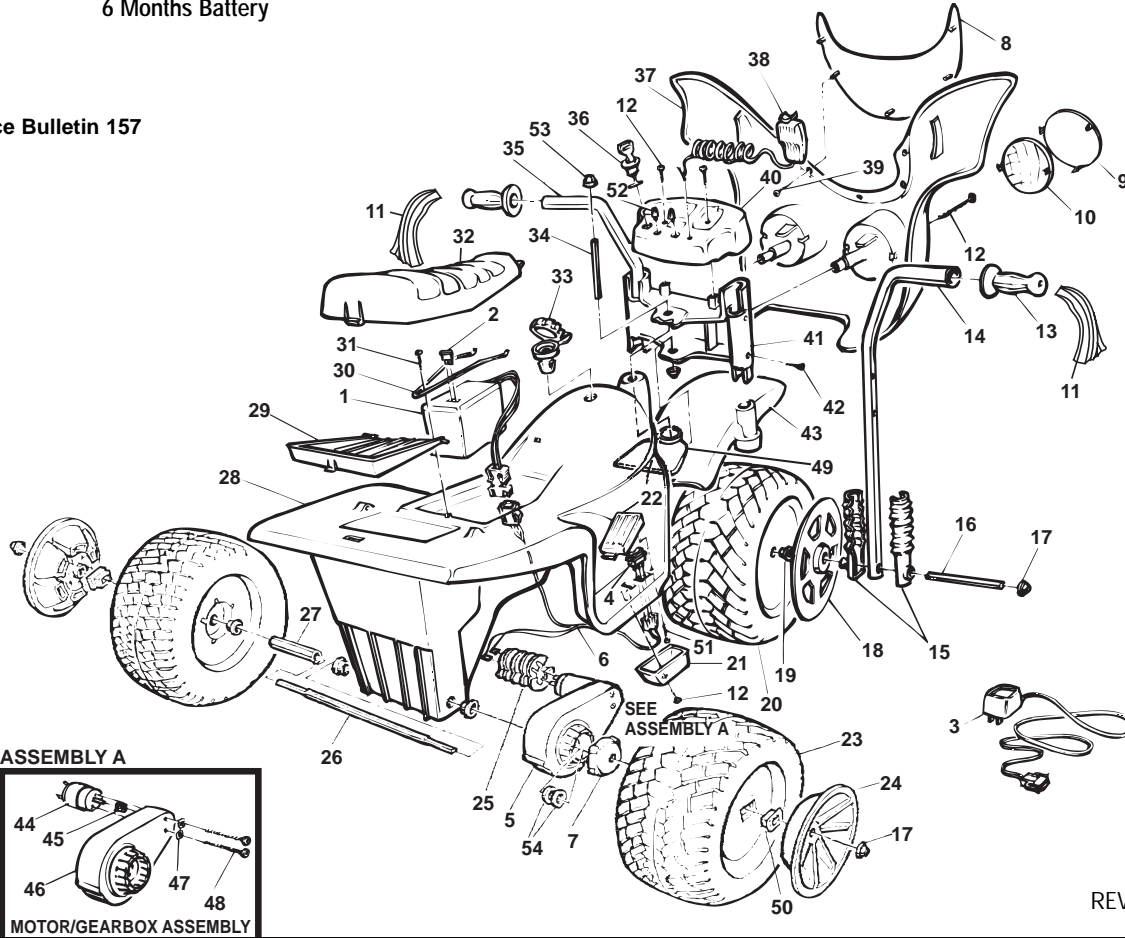

Age Range: 1-1/2 TO 4 Yrs.
Weight Limit: 50 Lbs.
Surfaces: Hard
Speed: 2.5 MPH Forward
Colors: Yellow Body & Fairing
Pink Wheels & Seat
Blue Hubcaps & Trim

Intro: 1993
Warranty: 90 Days Vehicle
6 Months Battery

74850-9993 / 84850 Minnie Mobile

6 Volt

Service Bulletin 157

REV. 09/11/03

Item No.	Description	Part No.	Qty.	Item No.	Description	Part No.	Qty.	Item No.	Description	Part No.	Qty.
1	Battery	00801-1234	1	23	Rear Wheel subs to wht N/A	78470-2459	2	46	3A Gearbox & Insert	74580-9269	1
2	25 Amp Fuse	0801-0151	1	24	Rear Hubcap N/A			47	Star Washer N/A	0801-0330	2
3	Charger	00801-0975	1		(subs to Lavender)	78470-2589	2	48	Motor Bolt	0801-0269	2
4	*Foot Switch	75527-2709	1	25	Motor Cover	74750-2359	1	49	Flex Plate N/A	74510-2159	1
5	3A Motor/Gearbox Assy	74780-9509	1	26	Rear Axle	74510-4549	1	50	Rectangular Wheel Bushing	77410-2679	2
6	Wiring Harness N/A	76112-9799	1	27	Axle Spacer Tube N/A	74510-4449	1	51	1" Screw N/A	0801-0273	1
7	Driver N/A	77410-2239	1	28	Body (N/A)	80005-0233	1	52	Radio Knobs N/A	76115-2189	2
8	Windshield N/A No sub	74510-2179	1	29	Trunk Lid N/A	80001-0327	1	53	.354 Cap Nut (White)	0801-0548	2
9	Outer Lens Set N/A	74510-9159	1	30	Battery Retainer	74510-4439	1	54	7/16" Washer	0801-0196	2
10	Headlight Lens N/A	76871-2279	2	31	#8 x 7/8" Trusshead Screw	0801-0228	1	PARTS NOT SHOWN			
11	Tassel	73680-2129	2	32	Seat (Sub Lavender) N/A	78470-2309	1	#6 - 20 x 1" Screw for Swivel Bracket	N/A	0801-0254	1
12	1-1/2" Screw	0801-0308	2	33	Gas Cap (Sub Laven N/A)	78470-2249	1	7/8" Screw for Flex Plate Handlebar Plugs N/A	0801-0228	74510-2169	4
13	Handgrip (Yellow)	74504-2219	2	34	Pivot Pin N/A	74510-4429	1	Main Decal Sheet N/A	80017-0221	80034-0476	1
14	Right Handlebar N/A	74850-4429	1	35	Left Handlebar N/A	74850-4439	1	Literature Bag (N/A)	80017-0221	80034-0476	1
15	Shock Set N/A	80001-0328	2	36	Key Housing N/A	74550-2439	1	Adhesive Harness Clip N/A	0801-0313	80017-0047	1
16	Front Axle	74510-4519	1	37	Windscreen (Yellow)N/A	80063-0108	1	Headlight Decal (N/A)	80017-0047		1
17	.437 Cap Nut (White)	0801-0227	4	38	Microphone	74550-9479	1	Use & Care Manual N/A	74850-CCCC		1
18	Front Hubcap N/A (subs to Lavender)	78470-2579	2	39	3/8" Screw N/A	0801-0219	2				
19	Wheel Spacer	74550-2689	5	40	Dash ((Sub Lavender) N/A	78470-2699	1				
20	Front Wheel N/A (subs to white 78470 wheel)	78470-2469	1	41	Swivel Bracket N/A	74850-2129	1				
21	Footboard Cover	78470-2159	1	42	3/4 Screw	0801-0223	4				
22	Foot Pedal w/Spring Clip	80047-0007	1	43	Fender (Sub Pink) N/A	78470-2259	1				
				44	Motor w/Pinion	74590-9539	1				
				45	Drive Gear	74550-2269	1				

Bold and Underlined parts are to be purchased and installed by Service Centers only. These items may not be sold directly to consumers by Service Centers or Fisher-Price.

* See Service Bulletin 157

N/A = Not Available