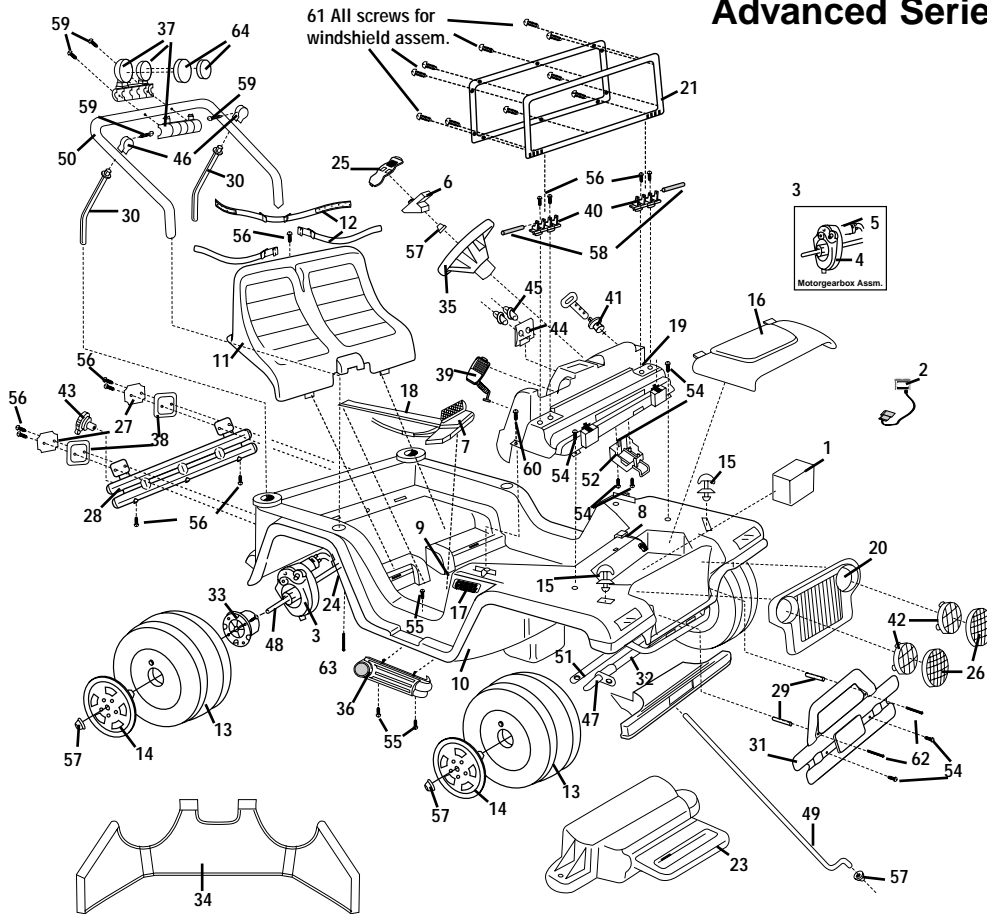

## Advanced Series 12 Volt

Age Range: 3 and up  
 Weight Limit: 130 lbs  
 Surfaces: Hard and Grass  
 Speed: 2.5 & 5 mph  
 Forward  
 Colors: 2.5 mph reverse  
 Metallic Green  
 with red trim  
 Intro: 3/2001  
 Suggested Retail: \$199.99  
 Box Dimensions: 47 x 31 x 31  
 Warranty: One Year  
 bumper to bumper  
 6 Months Battery