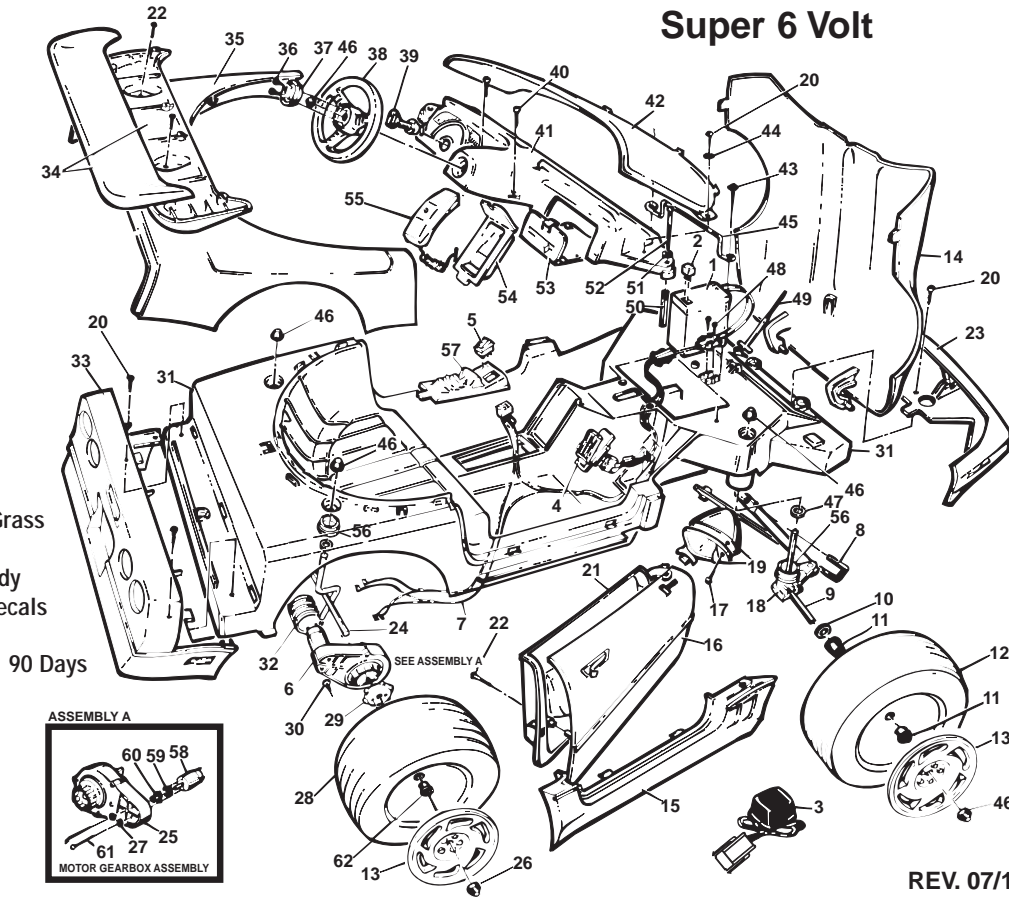

Age Range: 3-7 Yrs.
Weight Limit: 65 Lbs.
Surfaces: Hard & Grass
Speed: 3.5 MPH
Colors: Black Body
Flame Decals
Intro: 1990
Warranty Vehicle: 90 Days

REV. 07/10/03

Item No.	Description	Part No.	Qty.	Item No.	Description	Part No.	Qty.	Item No.	Description	Part No.	Qty.
1	** Battery (Type H)	00801-0712	1	27	<u>Star Washer</u>	<u>0801-0330</u>	4	53	Glovebox Door (N/A)	80018-0062	1
2	Thermal Fuse	0801-0711	1	28	Rear Wheel (N/A)	80062-0014	2	54	Phone Housing (N/A)	80001-0011	1
3	** Charger, Super 6 (Type H)	00801-0974	1	29	Driver	73233-2239	2	55	Car Phone w/Sound N/A	76181-9449	1
4	**Footboard Assy N/A	76803-9159	1	30	#10 x 1/2" Screw	0801-0255	2	56	Axle Bushing	74770-2669	4
5	** Control Switch	00801-0885	1	31	Chassis (N/A)	80005-0094	1	57	Console Shifter N/A	80001-0008	1
6	Motor/Gearbox Assy	74180-9519	2	32	Motor Cover	74750-2359	2	58	Motor w/Pinion	74580-9539	2
7	** Wiring Harn (Incl. #5) N/A	76176-9719	1	33	Rear Panel (N/A)	80058-0005	1	59	D Lock Washer	0801-0329	2
8	Steering Column N/A	80054-0001	1	34	Spoiler Set (N/A)	80001-0147	1	60	Motor Drive Gear	74550-2269	2
9	Front Axle	73241-4509	2	35	Rear Deck (N/A)	80005-0030	1	61	Motor Bolt	0801-0269	4
10	5/16" Washer	0801-0253	4	36	#8 x 7/8" Screw w/Shoulder	0801-0224	2	62	.437 Axle Bushing	74550-2689	2
11	Wheel Bushing	74770-2539	4	37	Steering Wheel Cap	74550-2729	1	PARTS NOT SHOWN			
12	Front Wheel (N/A)	80062-0016	2	38	Steering Wheel	74440-2379	1		Outer Door (Left) (N/A)	80018-0024	1
13	Hubcap (N/A)	80033-0014	4	39	Key and Housing Assy	73233-2439	1		Inner Door (Left) (N/A)	80018-0061	1
14	Hood (N/A)	80031-0006	1	40	#8 x 1-1/4" Plascrew (N/A)	80006-0090	2		Quarter Panel (Left) (N/A)	80022-0005	1
15	Quarter Panel (Right) (N/A)	80022-0006	1	41	Dashboard (N/A)	80016-0011	1		Harness Fastener N/A	0801-0311	2
16	Outer Door (Right) (N/A)	80018-0025	1	42	Windshield N/A	80063-0060	1		Main Decal Sheet (N/A)	80017-0022	1
17	#6 x 1/2" Screw	0801-0222	2	43	#8 x 7/8" Trusshead Screw	0801-0228	2		Windshield Decal Sheet N/A	76181-2729	1
18	Steering Linkage	76181-4229	1	44	#10 Washer N/A	76822-4409	2		Literature Bag (N/A)	80044-0210	1
19	Mirror Set (4 Pieces) (N/A)	80001-0075	1	45	Battery Retainer N/A	76181-4419	1		Use & Care Manual N/A	76181-CCCC	1
20	#8 x 3/4" Plascrew	0801-0223	6	46	.354 Cap Nut	0801-0604	7				
21	Inner Door (Right) (N/A)	80018-0059	1	47	Spacer (N/A)	80052-0032	2				
22	#10 x 3/4" Screw	0801-0309	10	48	#6 x 3/4" Screw (N/A)	80006-0178	2				
23	Front Nose Piece (N/A)	80005-0029	1	49	Hood Support Rod N/A	80001-0040	1				
24	Rear Axle Assy (N/A)	80046-0055	1	50	Door Hinge Bushing (N/A)	80009-0002	2				
25	3B Gearbox w/Insert	74550-9279	2	51	#6 Washer (N/A)	80061-0002	2				
26	.437 Cap Nut	0801-0226	2	52	#8 x 3-3/4" Plascrew (N/A)	80006-0003	2				