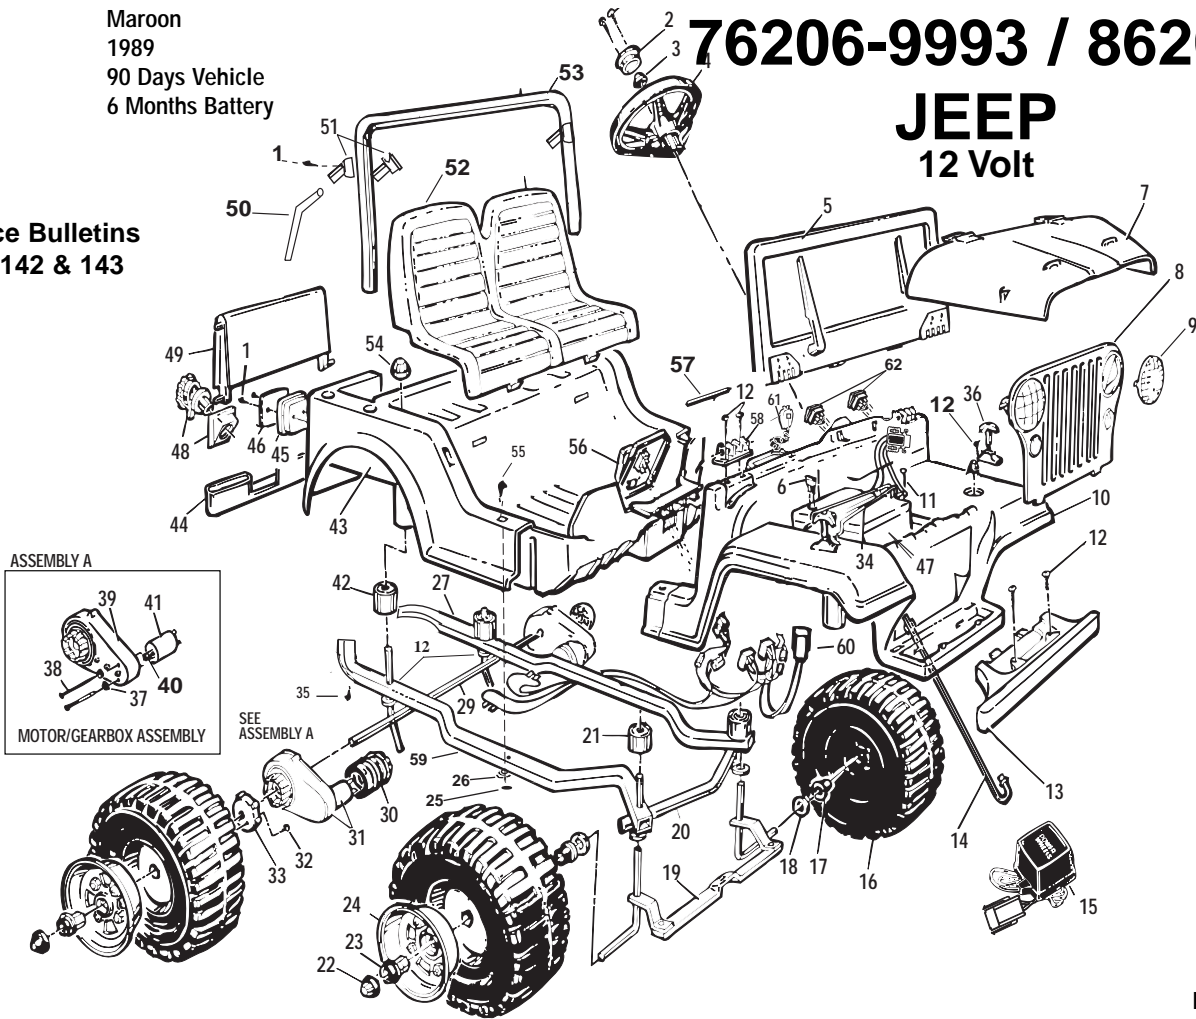

Age Range: 3-7 Yrs.
Weight Limit: 130 Lbs.
Surfaces: Hard, Grass & Hills
Speed: 2.5 / 5.0 MPH Forward
2.5 MPH Reverse
Colors: Maroon
Intro: 1989
Warranty: 90 Days Vehicle
6 Months Battery

This product is affected by the PW recall announced Oct 1998. Please confirm that the product is modified or remediated in accordance with policy.

76206-9993 / 86200

JEEP
12 Volt

Service Bulletins
138, 142 & 143

Rev. 02/04/04

Item No.	Description	Part No.	Qty.	Item No.	Description	Part No.	Qty.	Item No.	Description	Part No.	Qty.
1	1" Plastilock Screw	0801-0224	10	27	Left Siderail N/A	74540-4119	1	52	Seat N/A	76817-2309	1
2	Steering Wheel Button	74550-2729	1	28	5/16" Washer	0801-0253	2	53	Roll-Bar N/A	76229-4249	1
3	.354 Cap Nut	0801-0604	1	29	Rear Axle Asmly N/A	76817-4559	1	54	.354 Retainer w/o Body N/A	0801-0252	2
4	Steering Wheel	74440-2379	1	30	Motor Cover N/A	73233-2489	2	55	Carriage Bolt (Body) N/A	80006-0111	2
5	Windshield Assy Only Avail bright red N/A	73233-9639	1	31	Motor Gearbox Asmly..	76817-9519	2	56	***Footboard Asmly..	76817-9159	1
6	30 Amp Fuse N/A	0801-0229	2	32	Screw for Driver	0801-0255	2	57	*Windshield Hinge Pin N/A	76819-4419	2
7	Hood (only avail bright red N/A)	76817-2359	1	33	Driver	73233-2239	2	58	*Windshield Hinge N/A	73233-2779	2
8	Grill Asmly. (N/A)	80065-0008	1	34	Battery Retainer	74540-4419	1	59	Right Siderail N/A	74540-4129	1
9	Headlight / Guard Set	73233-9339	1	35	#8 x 1-1/2" Plascrow	0801-0308	2				
10	Front Body (N/A)	80005-0044	1	36	Hoodlatch Asmly..	74020-9559	2	60	***Main Wiring Harness Kit N/A	71234-CS89	1
11	#10 x 1" Screw	0801-0220	1	37	Star Washer N/A	0801-0331	4				
12	#8 x 1/2" Plascrow	0801-0202	14	38	Motor Bolts N/A	0801-0300	4	61	Microphone	73233-9479	1
13	Front Bumper N/A	73233-2519	1	39	Gearbox Only	74560-9269	2	62	**Control Switch (original)	80014--0073	2
14	Steering Column N/A	74560-4239	1	40	Motor Drive Gear N/A	76817-2299	2				
15	**12 Volt Charger	00801-0973	1	41	Motor N/A	76229-0640	2				
16	Wheel	73243-2459	4	42	Rear Bushing N/A	73233-2549	2				
17	Front Axle Bushing	74550-2689	2	43	Rear Body (N/A)	80005-0036	1				
18	7/16" Washer	0801-0196	4	44	Rear Bumper N/A	74440-2039	1				
19	Steering Linkage N/A	76817-4229	1	45	Taillight Housing Set	73233-2759	1				
20	Front Bumper Support N/A	76817-4159	1	46	Taillight Lens Set	73233-2279	1				
21	Front Bushing N/A	73233-2539	2	47	**Battery	00801-0712	2				
22	.437 Cap Nut	0801-0226	6	48	Gas Cap N/A	73233-9249	1				
23	Hex Bushing	73233-2559	4	49	Tailgate (only avail bright red N/A)	73243-2129	1				
24	Hubcap	74560-2579	4	50	Roll-bar Support Tube N/A	80049-0025	2				
25	Lock Nut N/A	80040-0017	2	51	Roll-Bar Bracket Set (origi N/A	80049-0011	2				
26	Washer 1-1/8" (N/A)	80061-0027	2		R.B.Bracket Set (after 8-27-90 N/A	73233-2179					

PARTS NOT SHOWN

Key Housing Asmly.	73233-2439	1
Literature Bag (N/A)	80034-0448	1
Main Decal N/A	80017-0019	1
Parking Lens Decal N/A	80017-0107	2
Decal, Radiator (N/A)	80017-0422	1
Use & Care Manual N/A	76206-CCCC	1
**Harness Kit w/ Switches N/A	71234-CS89	1

* Service Bulletin 143

** See service Bulletin 138

***Service Bulletin 142

N/A = Not Available

Bold and Underlined parts are to be purchased and installed by Service Centers only. These items may not be sold directly to consumers by Service Centers or Fisher-Price.