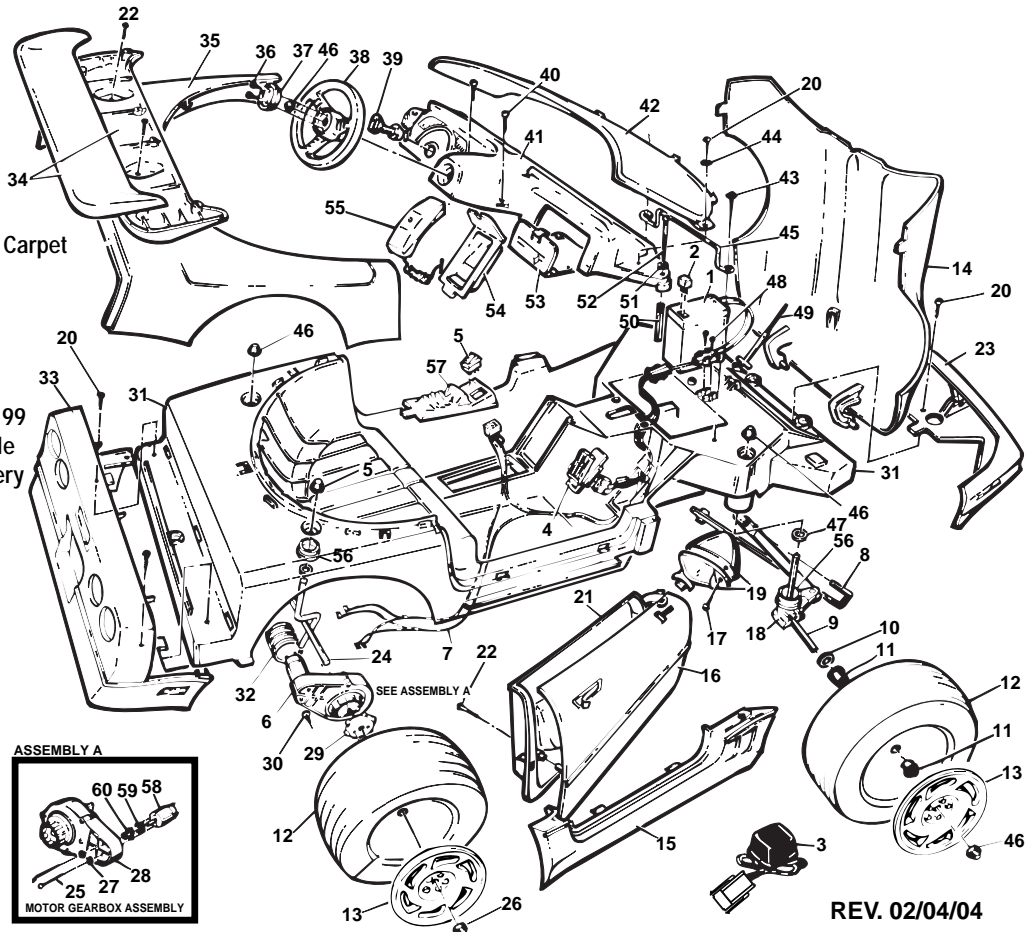

76803-9993 / 85375 TURBO CORVETTE®

Super 6 Volt

This product is affected by the
PW recall announced Oct 1998.
Please confirm that the product
is modified or remediated in
accordance with policy.

Age Range: 3-7 Yrs.
Weight Limit: 65 Lbs.
Surfaces: Hard, Grass & Carpet
Speed: 3.5 MPH
Colors: White Body
Black Tires
Red Interior
Avail: 1992
Suggested Retail \$159.99 - 179.99
Warranty 90 Days Vehicle
6 Months Battery