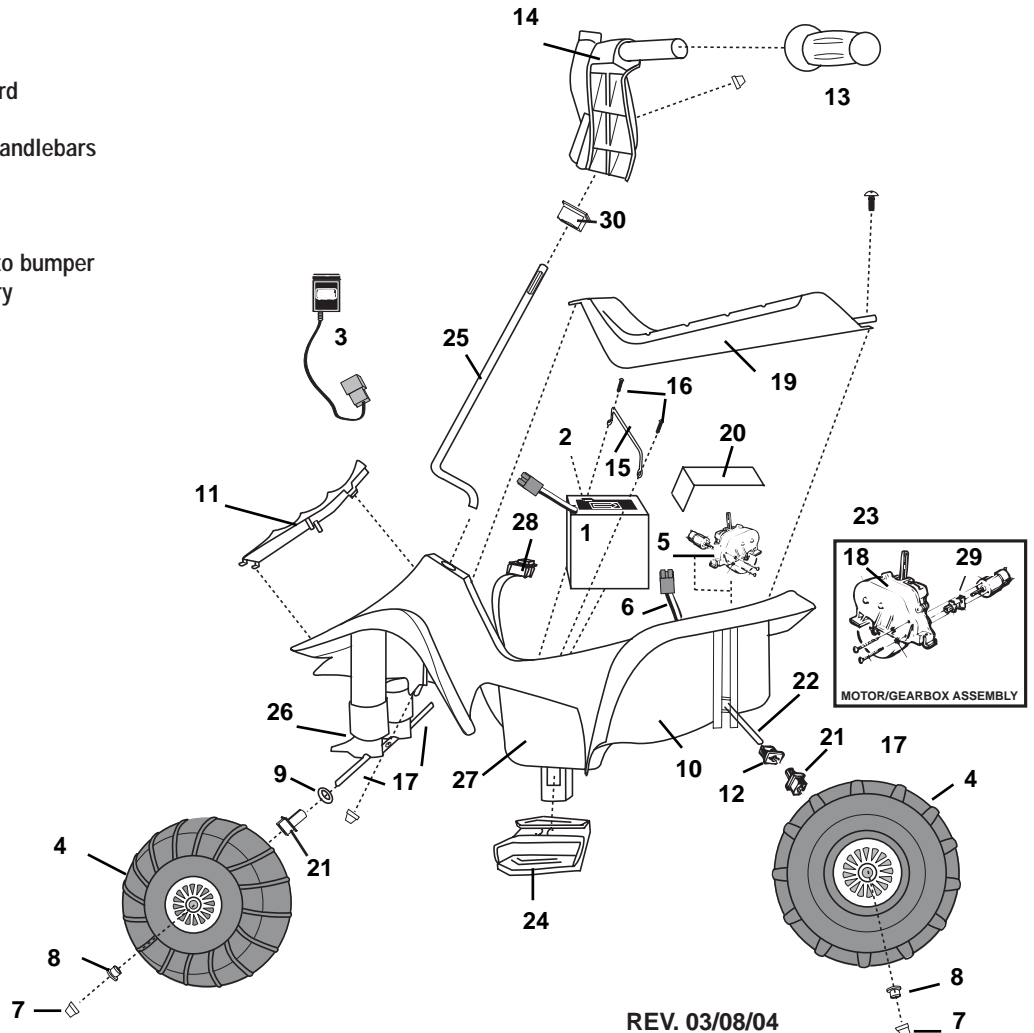

# 76921-9993 Lil Kawasaki

TRU Boys

## Toddler Series Mini 6 Volt

Age Range: 1-3 Yrs.  
 Weight Limit: 40 Lbs.  
 Surfaces: Hard & Grass  
 Speed: 2.0 MPH Forward  
 Colors: Black  
 Green Seat & Handlebars  
 Black Wheels

Intro: 2000  
 Suggested Retail: \$79.99  
 Warranty: 1 year bumper to bumper  
 6 Months Battery

REV. 03/08/04

Item No.	Description	Part No.	Qty.	Item No.	Description	Part No.	Qty.	Item No.	Description	Part No.	Qty.
1	Battery 6 Volt (4 AH)	0801-0336	1	19	Seat	76920-9319	1				
2	25 Amp Fuse	0801-0151	1	20	Motor Cover	73560-9489	1				
3	Charger (4 AH)	00801-0976	1	21	Wheel Bushing	76920-2659	1				
4	Wheel	74380-2459	4	22	Rear Axle	74504-4539	1				
<b>5</b>	<b>Motor/Gearbox Assy</b>	<b>74504-9519</b>	<b>1</b>	<b>23</b>	<b>Motor Assm Pinion N/A</b>	<b>76940-9539</b>	<b>1</b>				
<b>6</b>	<b>Wiring Harness (Main)</b>	<b>73560-9799</b>	<b>1</b>	24	Foot rest	74380-2169	1				
7	.354 Cap Nut	0801-0548	8	25	Steering Column	76940-4239	1				
8	Round Bushing	78560-2679	4	26	Steering Linkage	74504-4219	1				
9	5/16" Washer	0801-0253	2	27	False Motor Set	73560-9489	1				
10	Body N/A	74380-2109	1	28	Switch Assm	78560-9799	1				
11	Grille	76920-2149	1	<b>29</b>	<b>Motor w/ pinion N/A</b>	<b>76940-9539</b>	<b>1</b>				
12	Bushing w/o Extension	76920-2549	2	30	Steering Column Bushing	74504-2549	2				
13	Handgrips N/A	76920-2129	2	<b>PARTS NOT SHOWN</b>							
14	Handlebar N/A	76920-2139	1		Literature Bag N/A	76921-9019	1				
15	Battery Retainer	74504-4429	1		Paper Decal Sheet	76920-0310	1				
16	#8 x 7/8" Trusshead Screw	0801-0228	2		Hardware Bag	76921-9269	1				
17	Front Axle	74504-4509	2		Large Parts Bag N/A	76921-9039	1				
<b>18</b>	<b>Gearbox W/O Motor</b>	<b>72629-9259</b>	<b>1</b>								