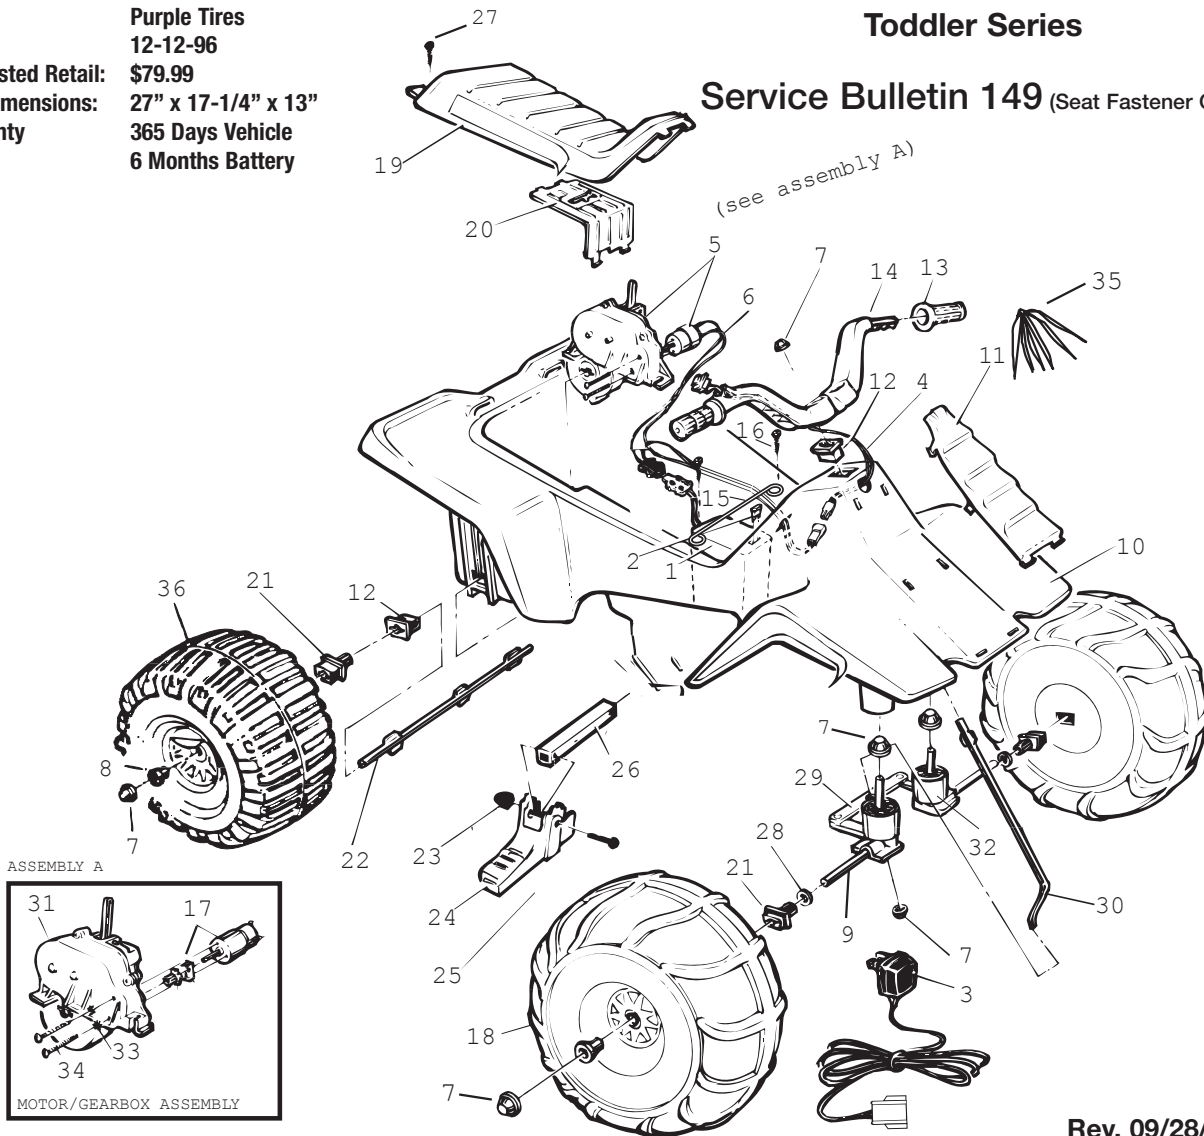

Age Range: 1-3 Yrs.
 Weight Limit: 40 Lbs.
 Surfaces: Hard & Grass
 Speed: 1 MPH
 Colors: White Body
 Pink Seat
 Purple Tires

Intro: 12-12-96
 Suggested Retail: \$79.99
 Box Dimensions: 27" x 17-1/4" x 13"
 Warranty: 365 Days Vehicle
 6 Months Battery

76980-9993 Barbie™ Songbird

TRU Exclusive
Toddler Series

Service Bulletin 149 (Seat Fastener Change)

Rev. 09/28/06

Item #	Description	Part #	Qty.	Item #	Description	Part #	Qty.	Item #	Description	Part #	Qty.
1	Battery 6 Volt/4Amp	0801-0336	1	16	#8 x 7/8" Trusshead Screw	0801-0228	2	30	Steering Column	76940-4239	1
2	25 Amp Fuse	0801-0151	1	17	Motor w/Pinion N/A	<u>72629-9539</u>	1	31	Gearbox w/Out Motor	<u>72629-9259</u>	1
3	6 Volt / 4 Amp Charger	00801-0976	1	18	Front Wheel	76980-2459	2	32	Front Post Bushing	76980-2129	2
4	Switch Assembly	78560-2799	1	19	*Seat (original N/A)	76980-2309	1	33	Star Washer N/A	0801-0330	2
5	#5 Motor Gearbox Assy	74504-9519	1	20	Motor Cover	73560-9489	1	34	Motor Bolt N/A	0801-0269	2
6	Main Harness	73560-9799	1	21	Bushing w/Long Extension	78560-2659	4	35	Handlebar Streamers	73680-2129	2
7	** .354 Cap Nut (White)	0801-0251	8	22	Rear Axle	74504-4539	1	36	Rear Wheel	76980-2469	2
8	Round Bushing	78560-2679	4	23	Acorn Nut N/A	0801-0218	2	PARTS NOT SHOWN			
9	Front Axle	74504-4509	2	24	Footpeg N/A	76980-2169	2		Label Sheet	76980-0310	1
10	Body (N/A)	76940-2109	1	25	1-1/4" Shoulder Bolt	0801-0304	2		Large Parts Bag N/A	76980-9249	1
11	Grille N/A	76940-2149	1	26	Footpeg Support	76940-2179	1		Small Parts Bag	76940-9259	1
12	Bushing w/out Extension	74504-2549	3	27	#10 x 1/2" bolt N/A	*0801-0271	1		Literature Bag N/A	76980-9019	1
13	Handgrip	76980-2159	2	28	5/16" Washer	0801-0253	4		Owner's Manual N/A	76980-0920	1
14	Handlebar	76980-2139	1	29	Steering Linkage	74504-4219	1		Foam Battery Pocket	73560-0401	1
15	Battery Retainer	74504-4429	1								