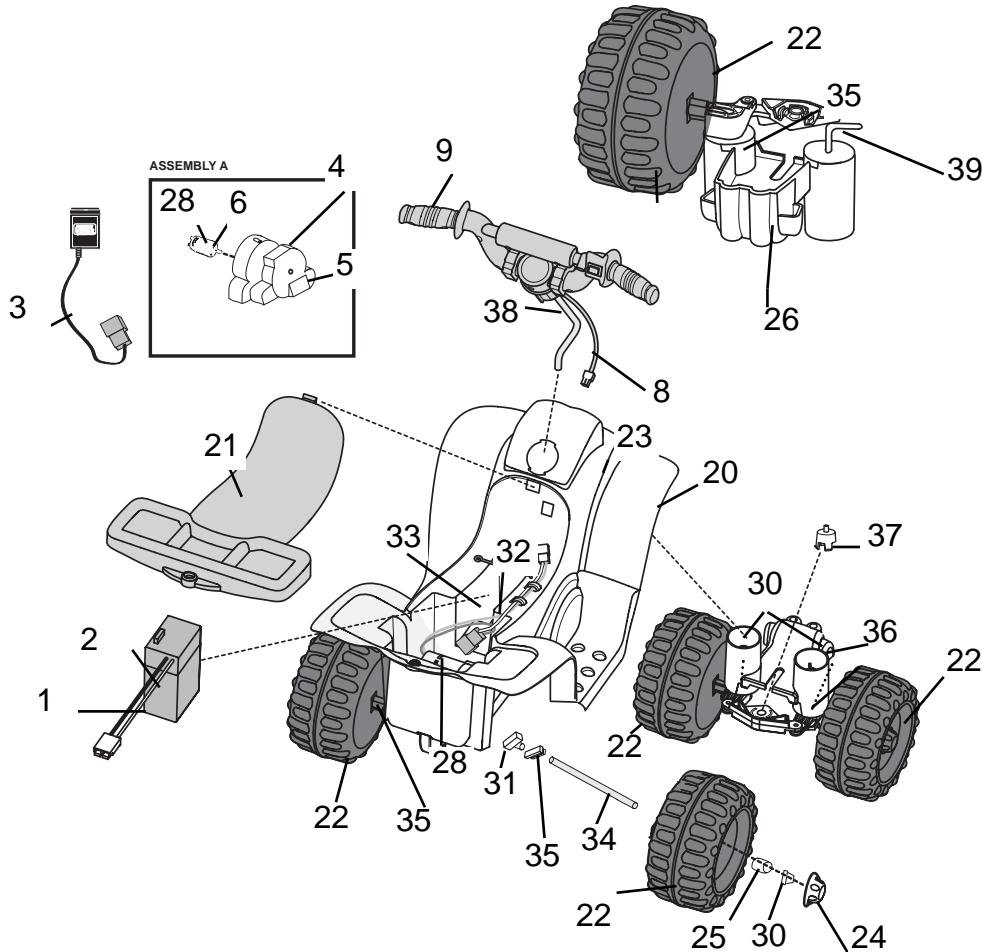

Age Range: 1-3 years
 Weight Limit: 40 Lbs.
 Surfaces: Hard and Grass
 Speed: 2.0 MPH Forward
 Colors: Blue and Yellow
 With Black Wheels
 Intro: 2002
 Suggested Retail: \$79.99
 Box Dimensions: 25.25 x 13 x 16.375
 Warranty: One Year Vehicle
 6 Months Battery

77768-9993

Lil Kawasaki

TRU Exclusive

Toddler Series

Mini 6 Volt

Item No.	Description	Part No.	Qty.	Item No.	Description	Part No.	Qty.	Item No.	Description	Part No.	Qty.
Working / Electrical Parts				25	Wheel Bushing	77768-2129	4	6	Main Decal Sheet	77768-0310	1
1	Battery 6 Volt 4 amp, blue	0801-0336	1	26	Brushguard	77760-2139	1	7	5/16" Washer	0801-0253	2
2	Fuse, 25 amp	0801-0151	1	28	Motor Cover	77760-2159	1	8	PIC Switch pushbutton	00801-1198	1
3	Charger Fused 6 Volt 4 amp	00801-0976	1	Hardware / Metal Parts							
4	Motor Gearbox Assembly	00968-3900	1	30	Cap nut .354	0801-0604	8				
5	Gearbox W/out Motor	00968-3800	1	31	Bushing w/o extension	76920-2549	2				
6	Motor Pinion Assembly	00968-3700	1	32	Battery Retainer	74230-4129	1				
7	Main Harness Assembly	77760-9699	1	33	#8 x 7/8" Trusshead Screw	0801-0228	2				
8	Handlebar Wire Harness	77760-9799D	1	34	Rear Axle	77760-4529	1				
9	Handle Bar Assm.	77768-9209D	1	35	Wheel Bushing w/ extension	76920-2659	4				
Includes Handle Bar Harness/Switch/Steering Column				36	Front Wheel Assm.	77768-9139D	1				
Plastic / Other Parts				37	Steering Column Retainer	77760-2359	1				
20	Body	N/A	1	38	Steering Column	77760-4539	1				
21	Seat	3800-7068	1	39	Front Axle	77760-4519	2				
22	Wheel	77760-2119	4	Parts Not Shown							
23	PW Snap-In Emblem	74460-9069	1	Owner's Manual	77760-0920		1				
24	Wheel Cover	76790-2349	4								