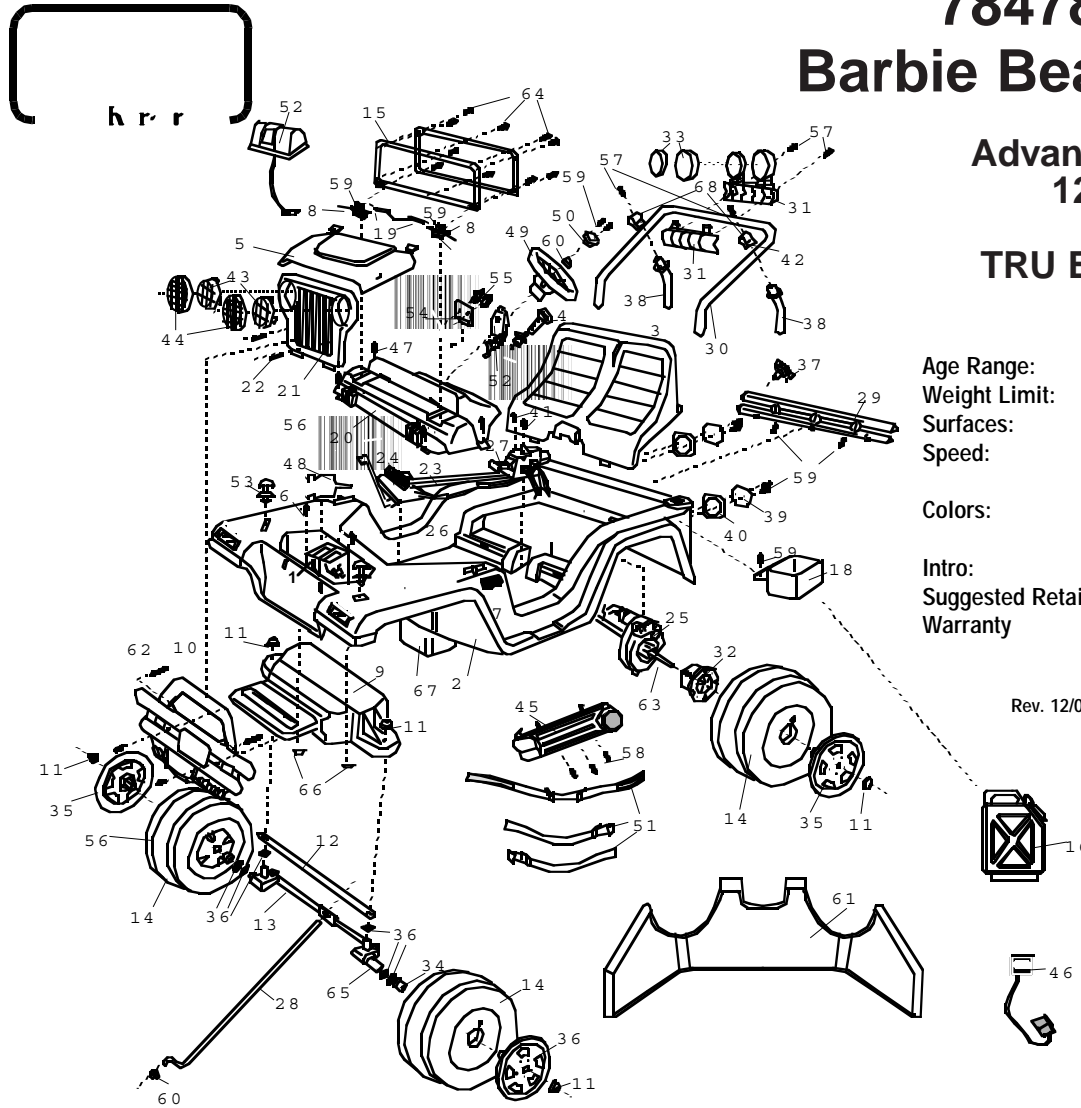

78478-9993 Barbie Beach Ranger

Advanced Series
12 Volt

TRU Exclusive

Age Range: 3-7 Yrs.
Weight Limit: 130 Lbs.
Surfaces: Hard & Grass
Speed: 2.5 Reverse
2.5 / 5.0 MPH Forward
Colors: Silver Body
Pink and Purple Trim
Intro: 5-2000
Suggested Retail: $299.99
Warranty: 1 year bumper to bumper
6 Months Battery

Rev. 12/03/03

Service Bulletin 166

Item No.	Description	Part No.	Qty.	Item No.	Description	Part No.	Qty.	Item No.	Description	Part No.	Qty.
1	Battery	0801-0638	1	31	KC™ Light Rack - Assembly	78478-9199	1	60	.354 Cap Nut (White)	0801-0548	2
2	Body	N/A	1	32	J Driver	76960-2249	2	61	Canopy Assembly Teal	78478-9599	1
3	Seat	78478-2309	1	33	KC™ Light Cover	76960-2319	2	62	#8 x 4" Screw N/A	0801-0516	2
4	Key/Housing Assembly	78478-9369	1	34	Round 7/16" Bushing	74550-2689	2	63	Rear Axle	74440-4519	1
5	Hood	78478-6119	1	35	Hubcap	74440-2579	4	64	8 x 1-1/4 Screw (Pan Head/N/A)	0801-0216	10
6	1/4" x 1 1/2 screw	78478-2719	1	36	7/16" Washer	0801-0196	4	65	Front Axle	74440-4509	2
7	PW Emblem	74460-9069	2	37	Gas Cap	78478-2089	1	66	5/16" Hex Nyloc Nut	0801-0601	2
8	Windshield Bracket	78478-2639	2	38	Support Tube	76960-2629	2	67	Rear module	78478-2029	1
9	Front Module	78478-2019	1	39	Taillight Lens Set	73233-2279	1	68	Roll Bar Bracket Set N/A	78478-2179	1
10	Brushguard Pink Drilled	78478-218A	1	40	Taillight Housing Set	78478-2759	1	PARTS NOT SHOWN			
11	.437 Cap Nut (White)	0801-0227	6	41	#8 x 7/8" Truss Screw (Silver)	0801-0228	2	Label Main Sheet	78478-0310		1
12	Cross Bar	74460-4419	1	42	Roll Bar Assem. N/A	78478-2179	1	Literature Bag N/A	78478-9029		1
13	Steering Linkage Assy.	74440-9419A	1	43	Headlight Lens (Blue)	74450-2279	2	Large Parts Bag (Molded parts)	78478-9039		1
14	Wheel, 14"	78478-2459	4	44	Headlight Lens Guard N/A	78478-2339	2	Small Parts Bag (Purchased parts)	78478-9139B		1
15	Windshield Set	78478-9619	1	45	Side Pipe Set N/A	no sub	1	#7 Gearbox w/o Motor	<u>00968-2805</u>		2
16	Water Can with Cap	78608-2239	1	46	12v Charger with probe	00801-0972	1	Motor w/Pinion	<u>00968-2701</u>		2
17	Windshield Bracket	78478-2639	2	47	#10 x 1/2" Screw (Black) N/A	0801-0540	2	Clip Adhesive	0801-0313		1
18	Water Bottle Holder	78478-2149	1	48	Battery Retainer	74020-9819	1	Footswitch (plunger type)	<u>0801-0933</u>		1
19	Windshield & Hinge Pin	0801-0257	2	49	Battery Retainer for under hood	78490-4029	1	1/4" x 1-1/2" Roll Bar Screws (N/A)	0801-0467		2
20	Dash	78478-278A	1	50	Steering Wheel	74340-2319	1	Brushguard Spacer Tube	78477-2069		2
21	Grill	78478-2849	1	51	Steering Wheel Cap	78478-2329	1	Hardware Bag with hinge pin	78478-9059		1
22	Brushguard Spacer	78477-2069	2	52	Seatbelt Pink	76960-5339	1	Switch Singlux (Shifter) (Rocker)	<u>00801-0923</u>		1
23	Channel Cover	78478-2289	1	53	Siren/Microphone	78477-9449	1	Retainer .312 (For Battery Retainer)	00801-0960		1
24	Footboard Assembly	78478-9829	1	54	Hood Latch Pink	77770-9559	2	Hi Speed lockout screw	0801-0254		1
25	#7 Gearbox w/Motor	<u>00968-2905</u>	2	55	Bezel Knob	78478-2719	1	Adhesive Clip-Microphone	0801-0313		1
26	Harness Assembly	<u>78490-9699</u>	1	56	Dash Knob	78478-2709	2				
27	Shifter Assembly	78478-9239	1	57	#10 x 1" Screw (Black)	0801-0220	4				
28	Steering Column	74460-4129	1	58	#6 x 1-1/2" Screw N/A	0801-0467	4				
29	Rear Bumper	78478-2039	1	59	#8 x 3/4" Screw (Black)	0801-0223	6				
30	Sport Bar.	76960-9219	1		#8 x 1" Screw (Black) N/A	0801-0224	15				

N/A = Not Available