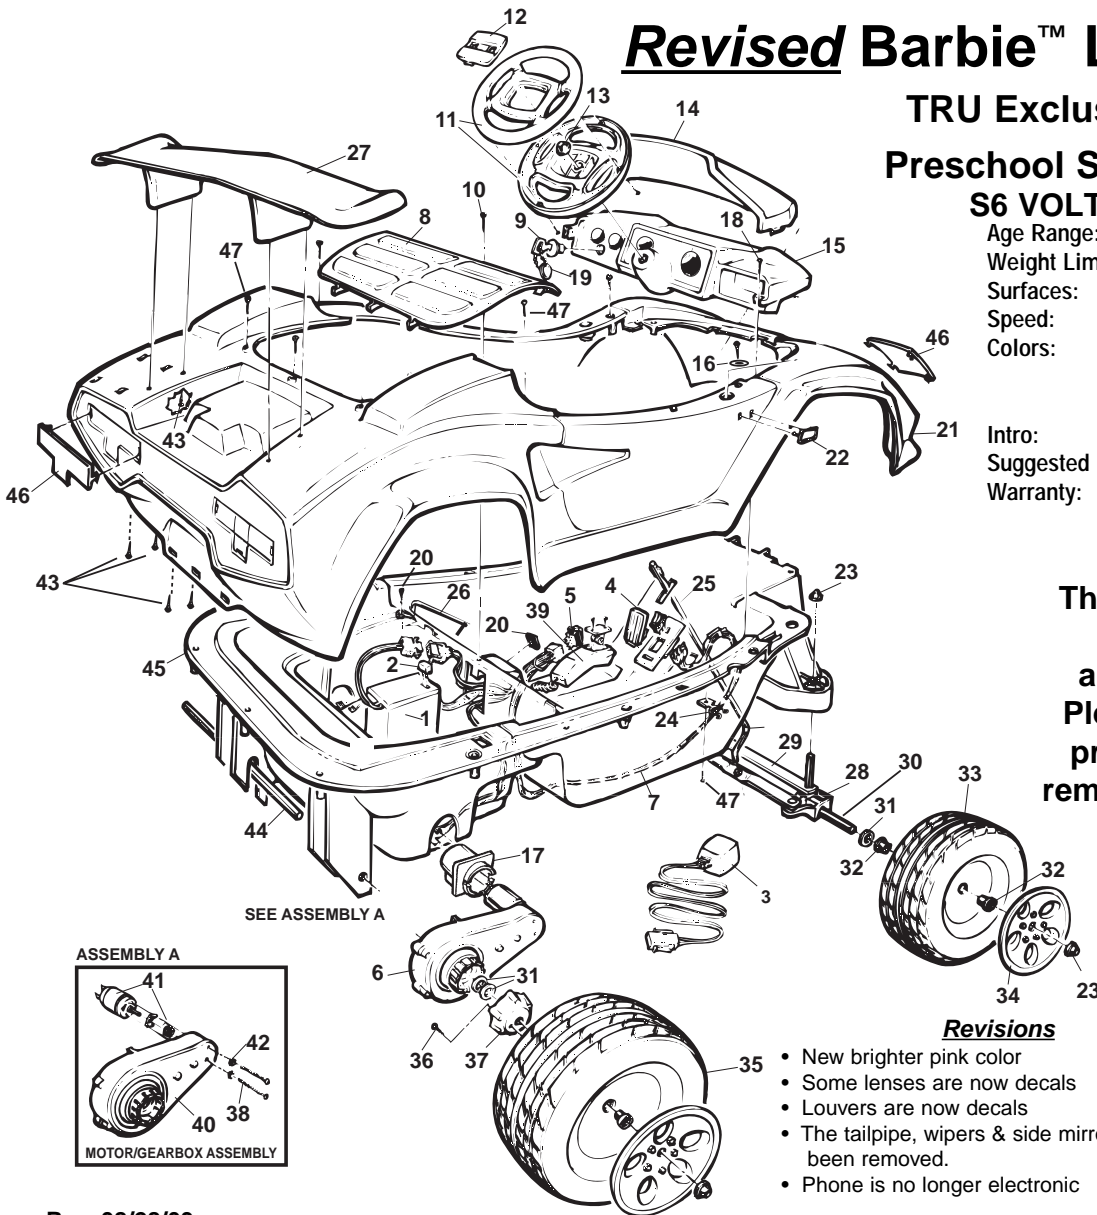

78580-9993

Revised Barbie™ Lamborghini®

TRU Exclusive

Preschool Series

S6 VOLT

Age Range: 3-6 Yrs.
 Weight Limit: 65 Lbs.
 Surfaces: Hard & Grass
 Speed: 3.5 MPH Forward & Reverse
 Colors: Pink Body
 Black Wheels
 White Trim
 Intro: 1998
 Suggested Retail: \$149.99
 Warranty: 6 Months Battery
 90 Days Vehicle