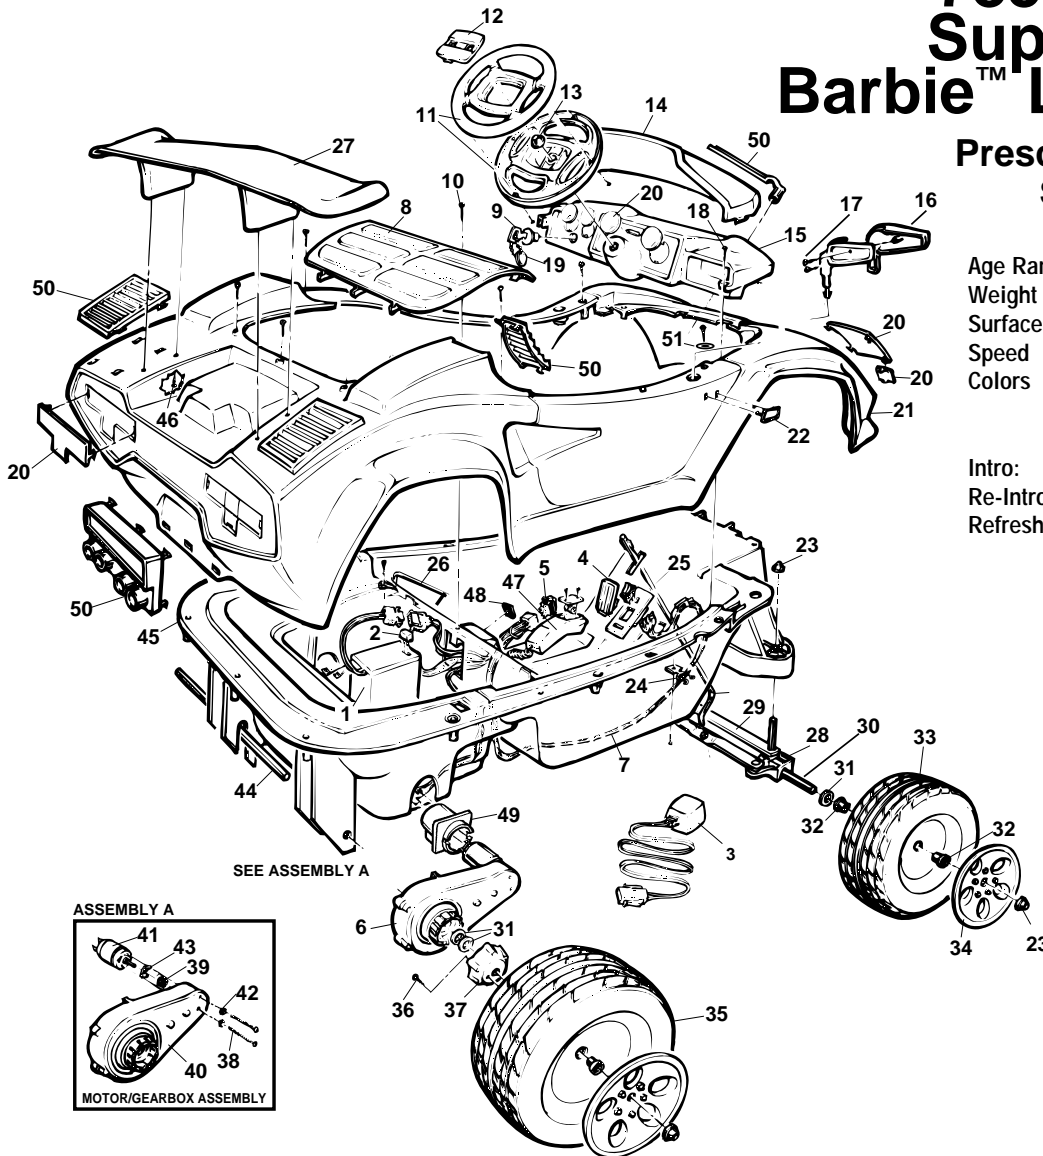

Use this diagram for vehicles made before 6-9-98

78580-9993 Super Talk™ Barbie™ Lamborghini®

Preschool Series
S6 VOLT

Age Range: 3-6 Yrs.
Weight Limit: 65 Lbs.
Surfaces: Hard & Grass
Speed: 3.5 MPH Forward & Reverse
Colors: Pink Body
Black Wheels
White Trim

Intro: 1995- 1996
Re-Intro: Fall 1997 (TRU Exclusive)
Refreshed: 6-9-98

This product is affected by the PW recall announced Oct 1998. Please confirm that the product is modified or remediated in accordance with policy.

Rev. 08/12/03

Item No.	Description	Part No.	Qty.	Item No.	Description	Part No.	Qty.	Item No.	Description	Part No.	Qty.
1	Battery	00801-0712	1	25	Steering Column N/A	76804-4229	1	48	Switch Hole Cover N/A	78660-2449	1
2	Thermal CDI - 27 Amp. Fuse	0801-0711	1	26	Battery Retainer N/A	76181-4419	1	49	Right Motor Cover N/A	74580-2119	1
3	Charger	00801-0974	1	27	Spoiler N/A	78660-9439	1	50	Wipr/Pipe/Louvre Set N/A	78660-9429	1
4	Footboard Assembly	74550-9159	1	28	Steering Linkage N/A	76804-4259	1	51	Washer N/A	76822-4409	4
5	Control Switch	00801-0885	1	29	Cross Bar N/A	76804-4449	1	PARTS NOT SHOWN			
6	Motor/Gearbox Assembly	74780-9509	2	30	Front Axle N/A	76804-4529	2		Left Motor Cover N/A	74580-2129	1
7	Wiring Harness N/A	78580-9799	1	31	7/16" Washer	0801-0196	6		Mirror Decals N/A	78660-6049	1
8	Seat N/A	78660-2309	1	32	Wheel Bushing	74550-2689	6		Headlight Decals N/A	78580-6029	1
9	Key N/A	74550-2439	1	33	Front Wheel N/A	76804-2459	2		Main Decal N/A	78580-0310	1
10	#8 x 7/8" Screw	0801-0228	1	34	Hub Cap N/A	78660-2129	4		Windshield Decal N/A	78580-6019	1
11	Steering Wheel N/A	78660-2739	1	35	Rear Wheel N/A	73221-2459	2		Literature Bag N/A	78580-9029	1
12	Steering Wheel Plate N/A	78680-2729	1	36	#10 x 1/2" Screw	0801-0255	2	Front Brackets Components:			
13	.354 Cap Nut	0801-0604	2	37	Wheel Driver N/A	74550-2239	2	- Front Body Brackets N/A	76804-4469	2	
14	Windshield N/A	76804-2729	1	38	Motor Bolts	0801-0269	4	- Screws for Brackets N/A	0801-0278	2	
15	Dash N/A	78580-2359	1	39	Motor Drive Gear N/A	74550-4119	2	- #10 Washer N/A	76822-4409	2	
16	Mirror Set N/A	78580-2079	1	40	3A Gearbox	74580-9269	2	- Nylok Nut N/A	0801-0318	2	
17	Mirror Screw	0801-0222	4	41	Motor with pinion	74580-9539	2	- 1" Screw	0801-0220	2	
18	#8 x 1-1/2" Dash Screw	0801-0308	2	42	Star Washer N/A	0801-0330	4				
19	Key Chain N/A	78660-2029	1	43	D Lock Washer	0801-0329	2				
20	Dash/Headlt Lens Set N/A	78680-9159	1	44	Rear Axle N/A	76804-4539	1				
21	Body (N/A)	78660-2109	1	45	Tub (N/A)	78580-2119	1				
22	Power Wheels Emblem Set	74460-9069	1	46	#10 x 1" Spoiler Screw	0801-0220	4				
23	.437 Cap Nut	0801-0227	6	47	Talking Phone, English	77571-9449	1				
24	Wire Retainer	74550-2299	1		Talk Phone, Spanish N/A	74561-9449	1				

N/A = Not Available **Bold and Underlined parts are to be purchased and installed by Service Centers only. These items may not be sold directly to consumers by Service Centers or Fisher-Price.**