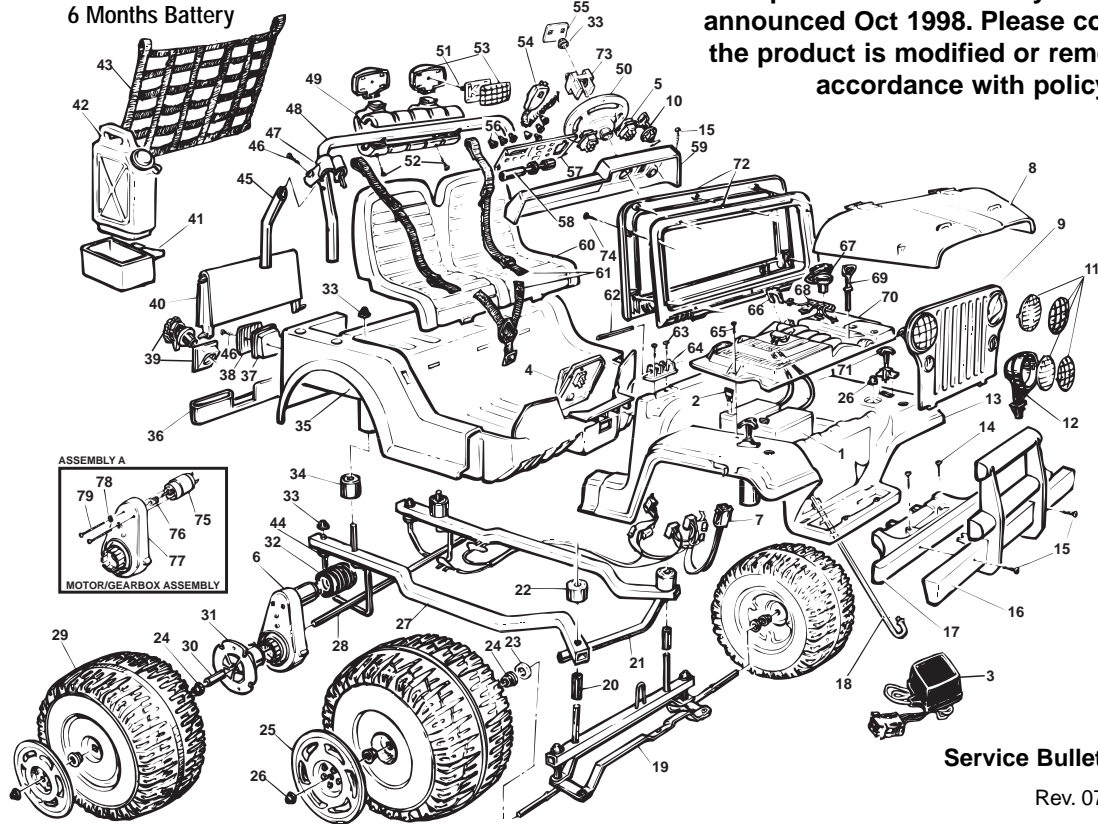

Age Range: 3-7 Yrs.
Weight Limit: 130 Lbs.
Surfaces: Hard, Grass Hills
Speed: 2.5 / 5.0 MPH Forward
2.5 MPH Reverse
Colors: Yellow Body
Black Wheels & Trim
Intro: 1994
Warranty: 90 Days Vehicle
6 Months Battery

78650-9993 / 86340

Super Sound Jeep Sand Blaster

Youth Series

12 Volt

This product is affected by the PW recall announced Oct 1998. Please confirm that the product is modified or remediated in accordance with policy.

Service Bulletin 142

Rev. 07/10/03

Item No.	Description	Part No.	Qty.	Item No.	Description	Part No.	Qty.	Item No.	Description	Part No.	Qty.
1	Battery	0801-0431	2	31	Driver N/A	74570-2239	2	61	Seat Belt N/A	78608-5519	1
2	30 Amp Fuse	0801-0229	2	32	Motor Cover N/A	73233-2489	2	62	Windshield Hinge Pin	0801-0257	2
3	12 Volt Charger	0801-0225	1	33	.354 Cap Nut	0801-0215	6	63	#8 x 1/2" Screw	0801-0202	4
4	**Footswitch Assy N/A	<u>73233-9159</u>	1	34	Rear Bushing N/A	74570-2549	2	64	Windshield Hinge N/A	80063-0058	2
5	Control Switch	0801-0148	2	35	Rear Body (N/A)	78608-2279	1	65	#10 x 1" Screw	0801-0220	3
6	<u>4C Motorgearbox N/A</u>	<u>78608-9529</u>	2	36	Rear Bumper N/A	74440-2039	1	66	Battery U Clip N/A	74570-2669	1
7	** <u>Harness N/A</u>	<u>74570-9799</u>	1	37	Taillight Housing Set	73233-2759	1	67	Radiator Cap N/A	74570-2649	1
8	Hood N/A	N/A	1	38	Taillight Lens Set	73233-2279	1	68	Spark Plug N/A	74570-2129	1
9	Grill (N/A)	78608-9809	1	39	Gas Cap/Flange Assy N/A	73233-9249	1	69	Dipstick N/A	74570-2329	1
10	Key	73233-2439	1	40	Tailgate	N/A	1	70	False Motor N/A	74570-2079	1
11	Headlight/Guard Assy	73233-9339	2	41	Water Bottle Holder N/A	74570-2049	2	71	Hood Latch	74440-9559	2
12	Running Light Hous N/A	80030-0038	2	42	Water Bottle and Cap	78608-2239	2	72	Windshield Set N/A	74450-9159	1
13	Front Body (N/A)	80050-0287	1	43	Cargo Net N/A	78608-5549	1	73	Sound Box N/A	76804-9449	1
14	# 8 x 3/4" Screw	0801-0223	2	44	5/16" Washer	0801-0253	2	74	#8 x 1-1/4" Screw N/A	0801-0216	10
15	#10 x 1/2" Screw	0801-0255	6	45	Light-Bar Supp Tube N/A	74450-2249	2	<u>75</u>	<u>Motor N/A</u>	<u>76229-0640</u>	<u>2</u>
16	Brush Guard N/A	78608-2259	1	46	#8 x 1" Screw	0801-0224	6	<u>76</u>	<u>Motor Drive Gear</u>	<u>78608-4439</u>	<u>2</u>
17	Front Bumper N/A	73233-2519	1	47	Light-Bar Bracket Set	73233-2179	1	<u>77</u>	<u>Gearbox N/A</u>	<u>74570-9269</u>	<u>2</u>
18	Steering Column (N/A)	78650-4239	1	48	Light-Bar N/A	74450-4209	1	<u>78</u>	<u>Star Washer N/A</u>	<u>0801-0331</u>	<u>4</u>
19	Steer Linkage Assy N/A	78608-4279	1	49	KC Light Rack N/A	74440-2059	1	<u>79</u>	<u>Motor Bolt N/A</u>	<u>0801-0330</u>	<u>4</u>
20	Spacer Axle Support (N/A)	78608-2419	2	50	Steering Wheel N/A	76804-2739	1	PARTS NOT SHOWN			
21	Front Bumper Supp N/A	76817-4159	1	51	#6 x 1/2" Screw	0801-0221	2	Literature Bag N/A	80034-0156	1	
22	Front Bushing N/A	74570-2539	2	52	#6 x 1-1/2" Screw N/A	80006-0222	2	Main Decal Sheet N/A	78650-0300	1	
23	7/16" Washer	0801-0196	2	53	KC Light/Guard Assy	73233-9219	1	Radiator Decal N/A	74560-6029	1	
24	Axle Bushing	74550-2689	8	54	Microphone	73233-9479	1				
25	Hubcap N/A	78608-2589	4	55	Steering Wheel Plate N/A	73233-2729	1				
26	.437 Cap Nut	0801-0214	6	56	Radio Knobs N/A	74570-2729	7				
27	Left Siderail N/A	74570-4289	2	57	Radio Bezel N/A	74570-2719	1				
28	Rear Axle (N/A)	78608-4539	1	58	Radio Dial N/A	74570-9739	1				
29	Wheel N/A	74570-2469	4	59	Dash N/A	74570-2359	1				
30	Wheel Spacer (N/A)	78608-2429	2	60	Seat N/A	76817-2309	1				

**See Service Bulletin 142

Bold and Underlined parts are to be purchased and installed by Service Centers only. These items may not be sold directly to consumers by Service Centers or Fisher-Price.