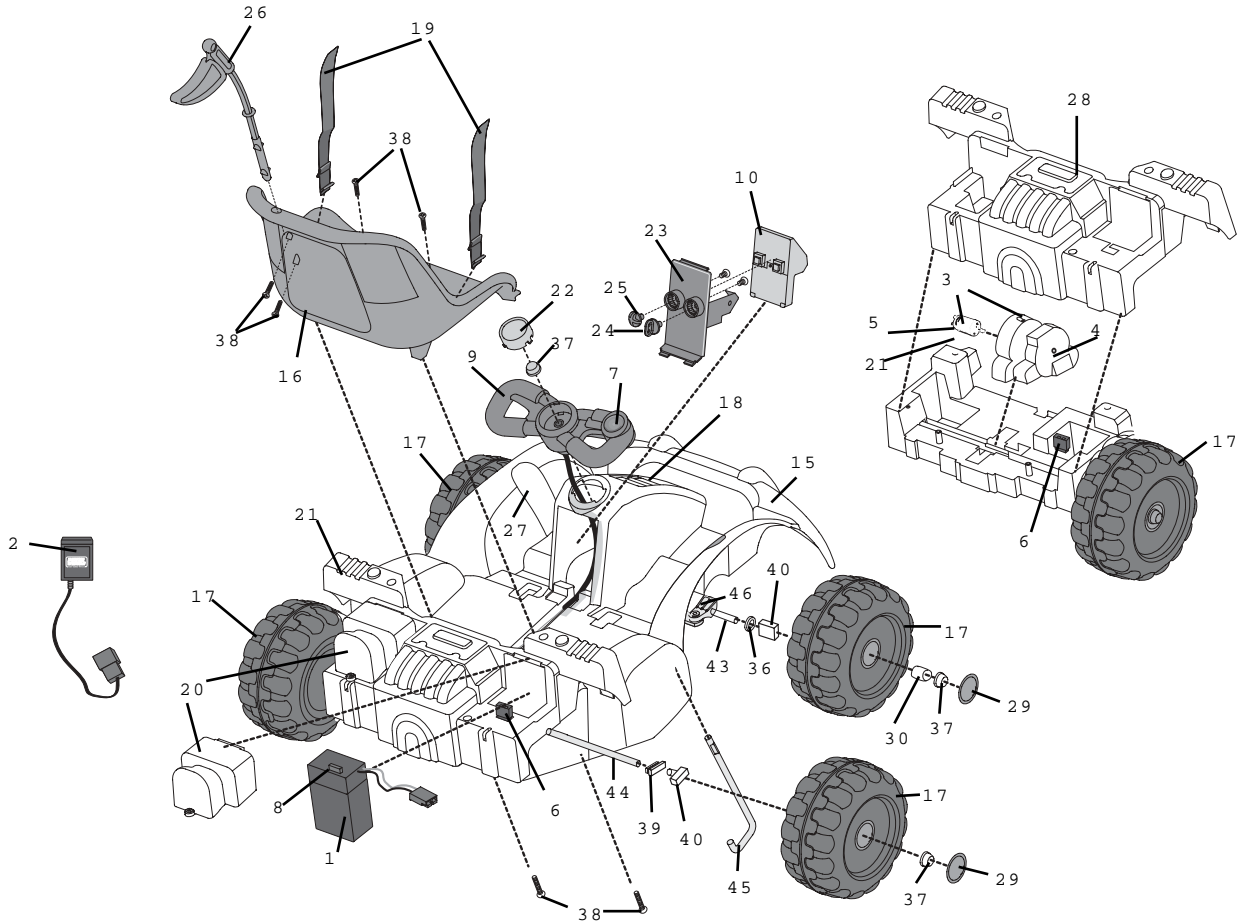

Age Range: 1 to 3 years  
 Weight Limit: 40 Lbs  
 Surfaces: Hard/Grass  
 Speed: 2 mph forward  
 Colors: Green and Purple  
 Intro: 2002  
 Suggested Retail: \$99.99  
 Box Dimensions: 11.37 x 24.37 x 30.75  
 Warranty

# 78780-9993 Get Set Go! Kart

Toddler Series 6 Volt

One Year Vehicle

Item No.	Description	Part No.	Qty. Item	Part	No. Qty.	Description	No.	
<b>Working / Electrical Parts</b>				28	V-Lever	78560-2419	1	<b>Parts Not Shown</b> Parts Bag 78780-9249 1 Hardware Parts Bag 76790-9269 1 Owners Manual 76790-0920 1 Main Decal Sheet 78780-0310 1 Small Decal Sheet 78780-0320 1
1	Battery-4 amp	0801-0336	1	29	Wheel Cover	78780-2349	4	
2	Charger-4 amp	00801-0976	1	30	Bushing Retainer Keeper	78780-2129	2	
<b>3</b>	<b>Motor Gearbox Assembly</b>	<b>00968-3900</b>	<b>1</b>	<b>Hardware / Metal Parts</b>				
<b>4</b>	<b>Gearbox W/out Motor</b>	<b>00968-3800</b>	<b>1</b>	35	8 x 1/2 screw	0801-0202	2	
<b>5</b>	<b>Motor Pinion Assembly</b>	<b>00968-3700</b>	<b>1</b>	36	Washer 5/16	0801-0253	2	
<b>6</b>	<b>Main Harness Assembly</b>	<b>76790-9699</b>	<b>1</b>	37	.354 White Nut	0801-0548	1	
<b>7</b>	<b>Switch</b>	<b>00801-1222</b>	<b>1</b>	38	8 x 3/4 screw	0912-8001	6	
8	Fuse	0801-0151	1	39	Rectrangular Bush w/o ext	74504-2549	4	
9	Steering Wheel W/Harness	78780-9209	1	40	Rectrangular Bushing w ext	78560-2659	2	
10	Sound Box	76790-9539	1	43	Front Axle	76790-4519	2	
<b>Plastic / Other Parts</b>				44	Rear Axle	76790-4529	1	
15	Body	N/A	1	45	Steering Column	76790-4539	1	
16	Seat Labled	78780-6149	1	46	Steering Linkage Assm.	3800-7042	1	
17	Wheel	78780-2119	4					
18	PW Emblem	74460-9069	1					
19	Seat Belt Set	78780-5519	1					
20	Rear Bumper Cover	76790-2139	2					
21	Motor Cover	76790-2159	1					
22	Steering Wheel Cap	78780-2229	1					
23	Sound Box Cover	78780-2239	1					
24	Key Knob	78780-2249	1					
25	Sound Knob	78780-2259	1					
26	Flag	78780-2269	1					
27	Chassis Cap	78780-2359	2					