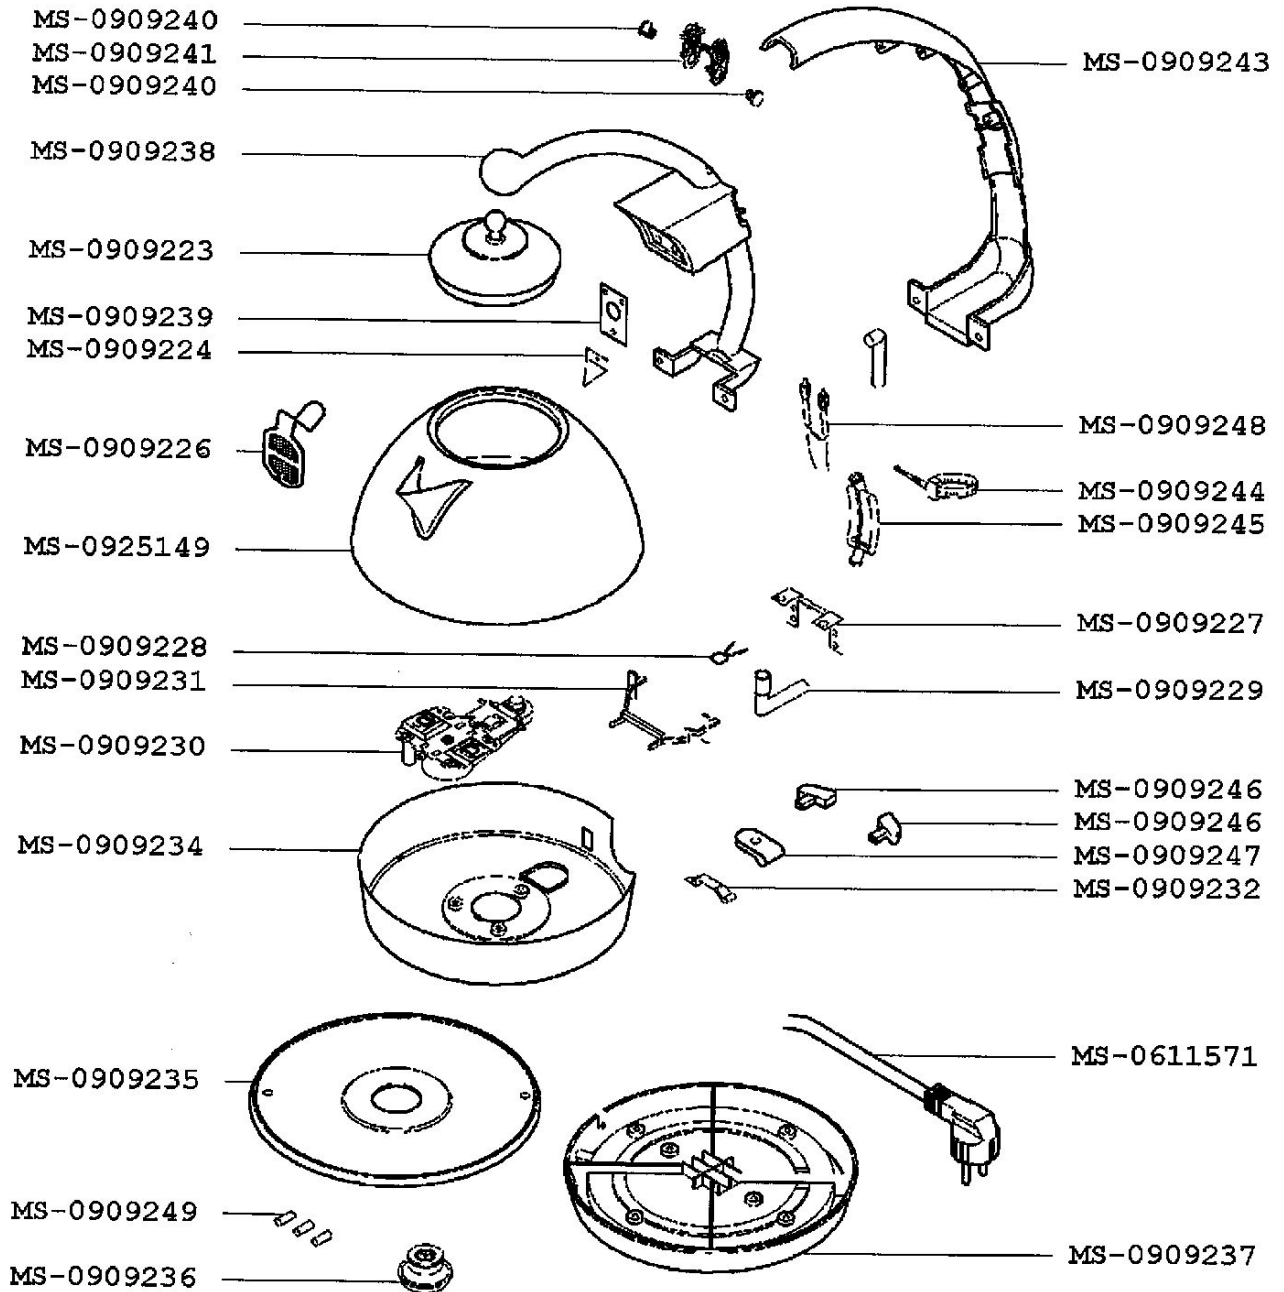

KRUPS KETTLE AQUASTYLE

F8547556(0) (120V-127V)

CREATION		PAGE	COUNTRY	FAMILY
EDIT	12/1/2003	1/1	US	II