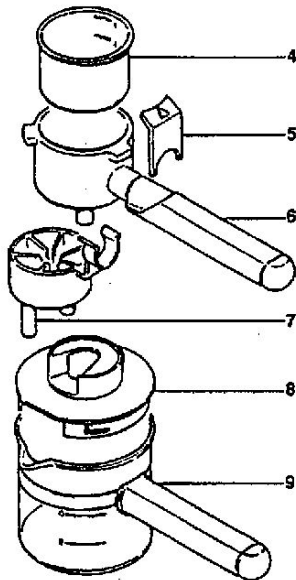

This Exploded Drawing is for Informational Purposes Only. No Technical Support or Installation Instructions are Available.
If you do not see the part you are looking for on our website, please email partsrequest@smallappliance.com for assistance.

KRUPS

IL CAFFE GRANDE

TYPE: 866

KRUPS IL CAFFE GRANDE

TYPE: 866

REFERENCE #	PART #	DESCRIPTION
1	86581	BLACK COFFEE CARAFE LID
1	86553	WHITE COFFEE CARAFE LID
2	036-42	BLACK 10 CUP JUG
2	036-70	WHITE 10 CUP JUG
3	41497	MEASURING SCOOP
4	19369	FILTER BASKET
5	0049314	BLACK THUMB GUARD
5	43797	WHITE THUMB GUARD
6	49228	BLACK FILTER HOLDER
6	49229	WHITE FILTER HOLDER
7	49014	BLACK CUP ADAPTOR
7	41148	WHITE CUP ADAPTOR
8	19418	BLACK CARAFE LID
8	41149	WHITE CARAFE LID
9	027-42	BLACK ESPRESSO CARAFE
9	027-70	WHITE ESPRESSO CARAFE
10	86551	BLACK WATER TANK LID
10	86550	WHITE WATER TANK LID
11	0904021	BLACK TOP HOUSING
11	0905161	WHITE TOP HOUSING
12	0904022	BLACK UPPER HOUSING
12	0905162	WHITE UPPER HOUSING
13	0904023	BLACK HOUSING
13	0905163	WHITE HOUSING
14	0904024	BLACK BASE BOTTOM
14	0905184	WHITE BASE BOTTOM
15	0904025	BLACK TRIGGER FRAME
15	0905165	WHITE TRIGGER FRAME
16	45267	BLACK TRIGGER
16	47081	WHITE TRIGGER
17	0904027	BLACK BOILER LID HOUSING
17	0905167	WHITE BOILER LID HOUSING
18	0904028	BOILER LID CAP
19	19086	BOILER LID SEAL
21	0904029	BLACK PLATE
21	0905168	WHITE PLATE
22	0904050	BLACK HOOD
22	0905169	WHITE HOOD
23	0904031	GRID PLATE
24	42415	BLACK FOOT
24	12346	WHITE FOOT
25	0904032	INSULATING RING
26	0904033	SEALING RING
27	0904034	HEATING PLATE
28	0904035	OUTLET HOSE
29	0904036	INLET HOSE
30	45694	FUSE
31	0904038	PLATE NUT
32	0904039	BLACK SPOUT
32	0905171	WHITE SPOUT
34	0904041	BRACKET