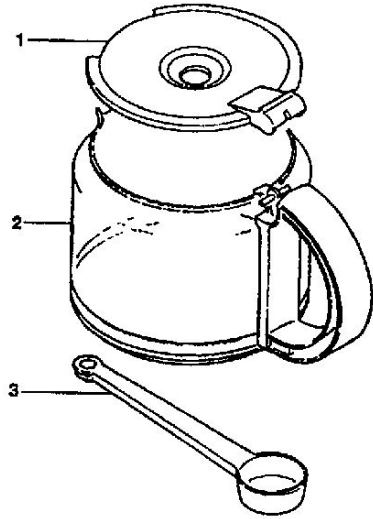

This Exploded Drawing is for Informational Purposes Only. No Technical Support or Installation Instructions are Available.
If you do not see the part you are looking for on our website, please email partsrequest@smallappliance.com for assistance.

KRUPS

IL CAFFE GRANDE

TYPE: 866

KRUPS IL CAFFE GRANDE

TYPE: 866

REFERENCE #	PART #	DESCRIPTION
1	86581	BLACK COFFEE CARAFE LID
1	86553	WHITE COFFEE CARAFE LID
2	036-42	BLACK 10 CUP JUG
2	036-70	WHITE 10 CUP JUG
3	41497	MEASURING SCOOP
4	19369	FILTER BASKET
5	0049314	BLACK THUMB GUARD
5	43797	WHITE THUMB GUARD
6	49228	BLACK FILTER HOLDER
6	49229	WHITE FILTER HOLDER
7	49014	BLACK CUP ADAPTOR
7	41148	WHITE CUP ADAPTOR
8	19418	BLACK CARAFE LID
8	41149	WHITE CARAFE LID
9	027-42	BLACK ESPRESSO CARAFE
9	027-70	WHITE ESPRESSO CARAFE
10	86551	BLACK WATER TANK LID
10	86550	WHITE WATER TANK LID
11	0904021	BLACK TOP HOUSING
11	0905161	WHITE TOP HOUSING
12	0904022	BLACK UPPER HOUSING
12	0905162	WHITE UPPER HOUSING
13	0904023	BLACK HOUSING
13	0905163	WHITE HOUSING
14	0904024	BLACK BASE BOTTOM
14	0905184	WHITE BASE BOTTOM
15	0904025	BLACK TRIGGER FRAME
15	0905165	WHITE TRIGGER FRAME
16	45267	BLACK TRIGGER
16	47081	WHITE TRIGGER
17	0904027	BLACK BOILER LID HOUSING
17	0905167	WHITE BOILER LID HOUSING
18	0904028	BOILER LID CAP
19	19086	BOILER LID SEAL
21	0904029	BLACK PLATE
21	0905168	WHITE PLATE
22	0904050	BLACK HOOD
22	0905169	WHITE HOOD
23	0904031	GRID PLATE
24	42415	BLACK FOOT
24	12346	WHITE FOOT
25	0904032	INSULATING RING
26	0904033	SEALING RING
27	0904034	HEATING PLATE
28	0904035	OUTLET HOSE
29	0904036	INLET HOSE
30	45694	FUSE
31	0904038	PLATE NUT
32	0904039	BLACK SPOUT
32	0905171	WHITE SPOUT
34	0904041	BRACKET