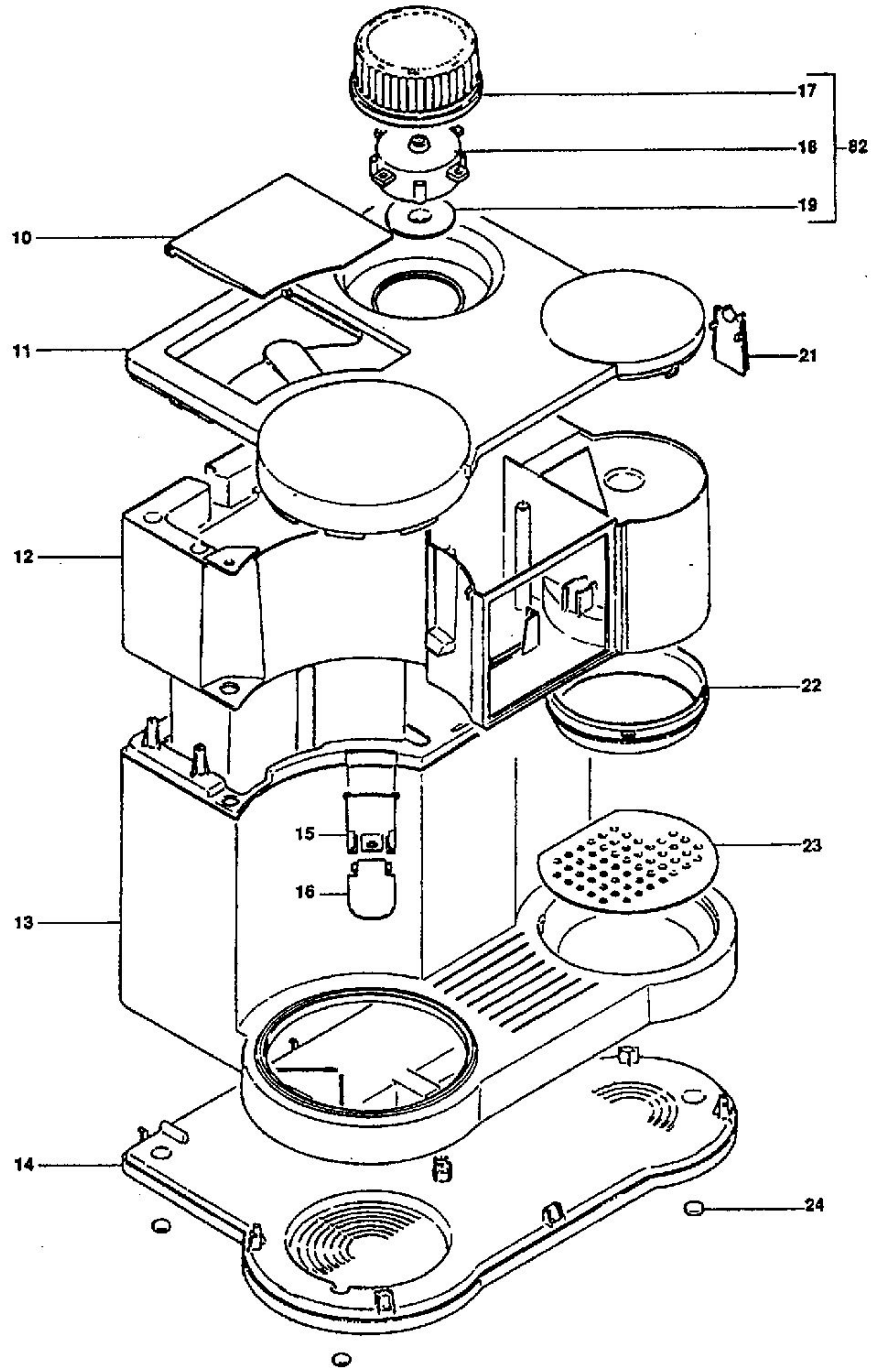

This Exploded Drawing is for Informational Purposes Only. No Technical Support or Installation Instructions are Available.
If you do not see the part you are looking for on our website, please email partsrequest@smallappliance.com for assistance.

KRUPS

IL CAFFE GRANDE

TYPE: 866

KRUPS IL CAFFE GRANDE

TYPE: 866

REFERENCE #	PART #	DESCRIPTION
1	86581	BLACK COFFEE CARAFE LID
1	86553	WHITE COFFEE CARAFE LID
2	036-42	BLACK 10 CUP JUG
2	036-70	WHITE 10 CUP JUG
3	41497	MEASURING SCOOP
4	19369	FILTER BASKET
5	0049314	BLACK THUMB GUARD
5	43797	WHITE THUMB GUARD
6	49228	BLACK FILTER HOLDER
6	49229	WHITE FILTER HOLDER
7	49014	BLACK CUP ADAPTOR
7	41148	WHITE CUP ADAPTOR
8	19418	BLACK CARAFE LID
8	41149	WHITE CARAFE LID
9	027-42	BLACK ESPRESSO CARAFE
9	027-70	WHITE ESPRESSO CARAFE
10	86551	BLACK WATER TANK LID
10	86550	WHITE WATER TANK LID
11	0904021	BLACK TOP HOUSING
11	0905161	WHITE TOP HOUSING
12	0904022	BLACK UPPER HOUSING
12	0905162	WHITE UPPER HOUSING
13	0904023	BLACK HOUSING
13	0905163	WHITE HOUSING
14	0904024	BLACK BASE BOTTOM
14	0905184	WHITE BASE BOTTOM
15	0904025	BLACK TRIGGER FRAME
15	0905165	WHITE TRIGGER FRAME
16	45267	BLACK TRIGGER
16	47081	WHITE TRIGGER
17	0904027	BLACK BOILER LID HOUSING
17	0905167	WHITE BOILER LID HOUSING
18	0904028	BOILER LID CAP
19	19086	BOILER LID SEAL
21	0904029	BLACK PLATE
21	0905168	WHITE PLATE
22	0904050	BLACK HOOD
22	0905169	WHITE HOOD
23	0904031	GRID PLATE
24	42415	BLACK FOOT
24	12346	WHITE FOOT
25	0904032	INSULATING RING
26	0904033	SEALING RING
27	0904034	HEATING PLATE
28	0904035	OUTLET HOSE
29	0904036	INLET HOSE
30	45694	FUSE
31	0904038	PLATE NUT
32	0904039	BLACK SPOUT
32	0905171	WHITE SPOUT
34	0904041	BRACKET