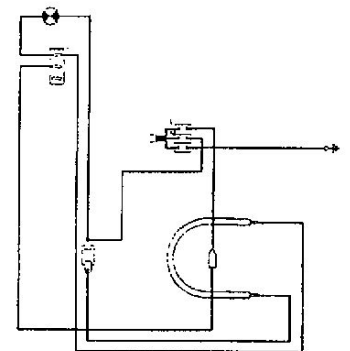

KRUPS

IL FUTURO

TYPE: 993

KRUPS IL FUTURO

REFERENCE#

PART#

TYPE: 993

DESCRIPTION

1	56872	BLACK BOILER LID CPL
1	56903	WHITE BOILER LID CPL
2	19086	BOILER LID SEAL
3	56861	BLACK UPPER HOUSING
3	56894	WHITE UPPER HOUSING
4	56868	LAMP COVER
5	45255	BOILER NECK SEAL
6	49327	VALVE JOINT
7	49328	CERAMIC WASHER
8	49329	CERAMIC WASHER
9	49319	SHAFT
10	0049321	CONNECTING PIECE
12	49322	SPRING CLAMP
13	0049320	ACTUATOR
14	56870	KNOB ADAPTOR
15	56865	BLACK STEAM KNOB
15	56900	WHITE STEAM KNOB
16	19523	THERMOSTAT
19	56890	LIGHT
20	56871	LIGHT SUPPORT
21	49323	MICRO SWITCH
22	56873	SWITCH SUPPORT
24	56869	ADAPTOR
25	56860	BLACK HOUSING
25	56893	WHITE HOUSING
26	43151	BLACK POWER CORD
26	47079	WHITE POWER CORD
28	19132	BLACK FOOT
28	41170	WHITE FOOT
29	56862	BLACK BASE
29	56895	WHITE BASE
31	39671	TERMINAL BLOCK
32	0048762	CORD CLAMP
33	56864	BLACK TRAY
33	56899	WHITE TRAY
34	56877	GRID PLATE
36	19137	FUSE CLIP
37	56888	FUSE
38	19103	SPACER
41	030	PERFECT FROTH
42	45044	STEAM NOZZLE TIP
43	56874	STEAM OUTLET TUBE
45	19190	O-RING
47	56878	SEAL
49	56876	BLACK COVER
49	56902	WHITE COVER
51	56863	BLACK HOOD
51	56898	WHITE HOOD
52	56866	BLACK TOP COVER
52	56901	WHITE TOP COVER
54	19192	SPOUT COVER
55	56880	SPOUT
56	19196	GASKET
57	19197	STRAINER
58	12566	SCREW
59	41497	MEASURING SCOOP
60	19369	FILTER BASKET
61	0049314	BLACK THUMB GUARD
61	43797	WHITE THUMB GUARD
62	49228	BLACK FILTER HOLDER CPL
62	49229	WHITE FILTER HOLDER CPL
63	49014	BLACK CUP ADAPTOR
63	49017	WHITE CUP ADAPTOR
64	19418	BLACK CARAFE LID
64	41149	WHITE CARAFE LID
65	027-42	BLACK ESPRESSO CARAFE
65	027-70	WHITE ESPRESSO CARAFE
66	53916	BOILER CPL 120V