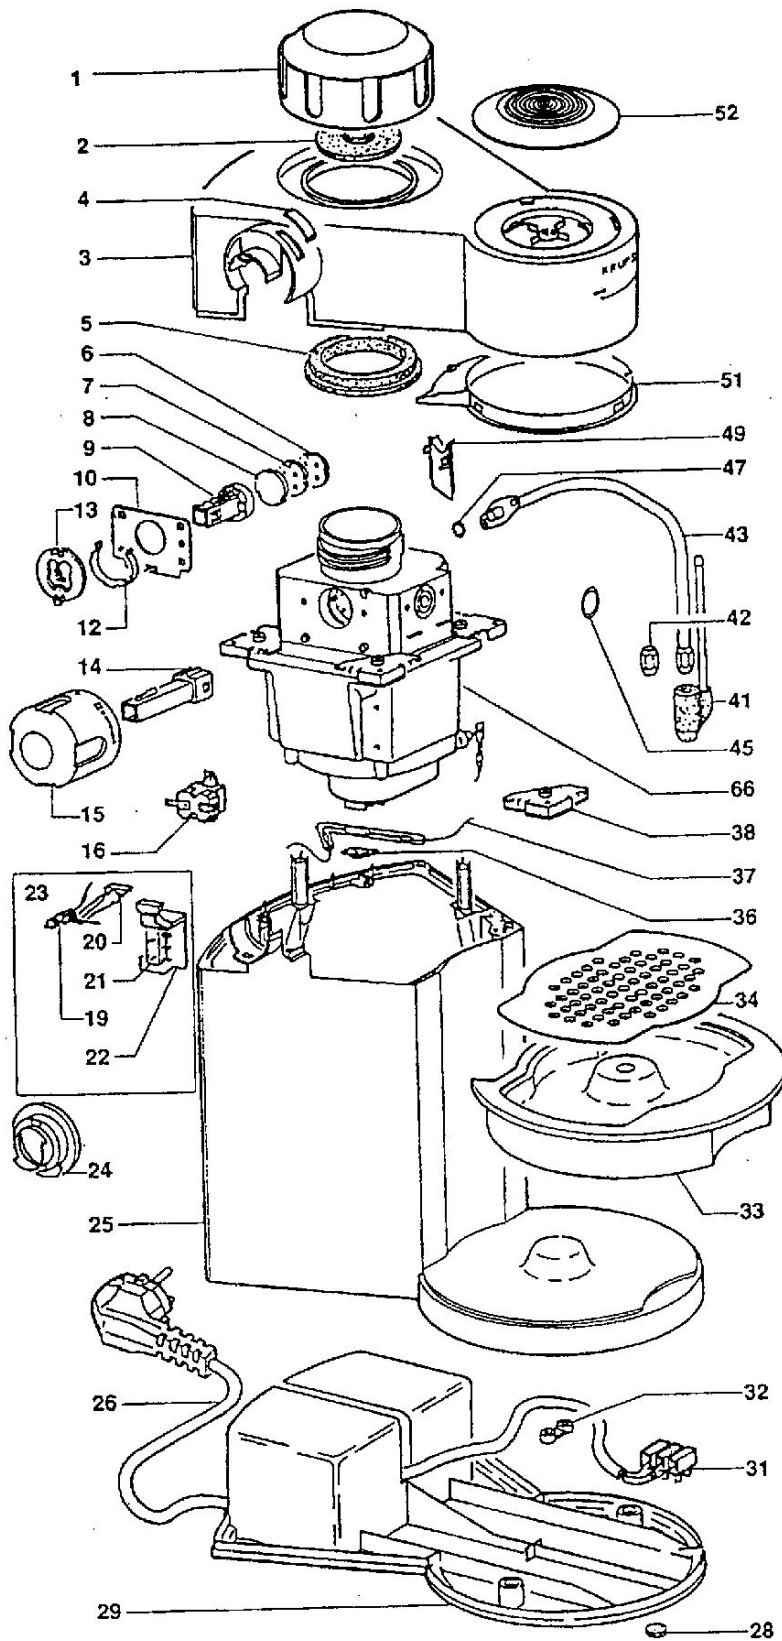

KRUPS

IL FUTURO

TYPE: 993

KRUPS IL FUTURO

REFERENCE#

PART#

TYPE: 993

DESCRIPTION

1	56872	BLACK BOILER LID CPL
1	56903	WHITE BOILER LID CPL
2	19086	BOILER LID SEAL
3	56861	BLACK UPPER HOUSING
3	56894	WHITE UPPER HOUSING
4	56868	LAMP COVER
5	45255	BOILER NECK SEAL
6	49327	VALVE JOINT
7	49328	CERAMIC WASHER
8	49329	CERAMIC WASHER
9	49319	SHAFT
10	0049321	CONNECTING PIECE
12	49322	SPRING CLAMP
13	0049320	ACTUATOR
14	56870	KNOB ADAPTOR
15	56865	BLACK STEAM KNOB
15	56900	WHITE STEAM KNOB
16	19523	THERMOSTAT
19	56890	LIGHT
20	56871	LIGHT SUPPORT
21	49323	MICRO SWITCH
22	56873	SWITCH SUPPORT
24	56869	ADAPTOR
25	56860	BLACK HOUSING
25	56893	WHITE HOUSING
26	43151	BLACK POWER CORD
26	47079	WHITE POWER CORD
28	19132	BLACK FOOT
28	41170	WHITE FOOT
29	56862	BLACK BASE
29	56895	WHITE BASE
31	39671	TERMINAL BLOCK
32	0048762	CORD CLAMP
33	56864	BLACK TRAY
33	56899	WHITE TRAY
34	56877	GRID PLATE
36	19137	FUSE CLIP
37	56888	FUSE
38	19103	SPACER
41	030	PERFECT FROTH
42	45044	STEAM NOZZLE TIP
43	56874	STEAM OUTLET TUBE
45	19190	O-RING
47	56878	SEAL
49	56876	BLACK COVER
49	56902	WHITE COVER
51	56863	BLACK HOOD
51	56898	WHITE HOOD
52	56866	BLACK TOP COVER
52	56901	WHITE TOP COVER
54	19192	SPOUT COVER
55	56880	SPOUT
56	19196	GASKET
57	19197	STRAINER
58	12566	SCREW
59	41497	MEASURING SCOOP
60	19369	FILTER BASKET
61	0049314	BLACK THUMB GUARD
61	43797	WHITE THUMB GUARD
62	49228	BLACK FILTER HOLDER CPL
62	49229	WHITE FILTER HOLDER CPL
63	49014	BLACK CUP ADAPTOR
63	49017	WHITE CUP ADAPTOR
64	19418	BLACK CARAFE LID
64	41149	WHITE CARAFE LID
65	027-42	BLACK ESPRESSO CARAFE
65	027-70	WHITE ESPRESSO CARAFE
66	53916	BOILER CPL 120V