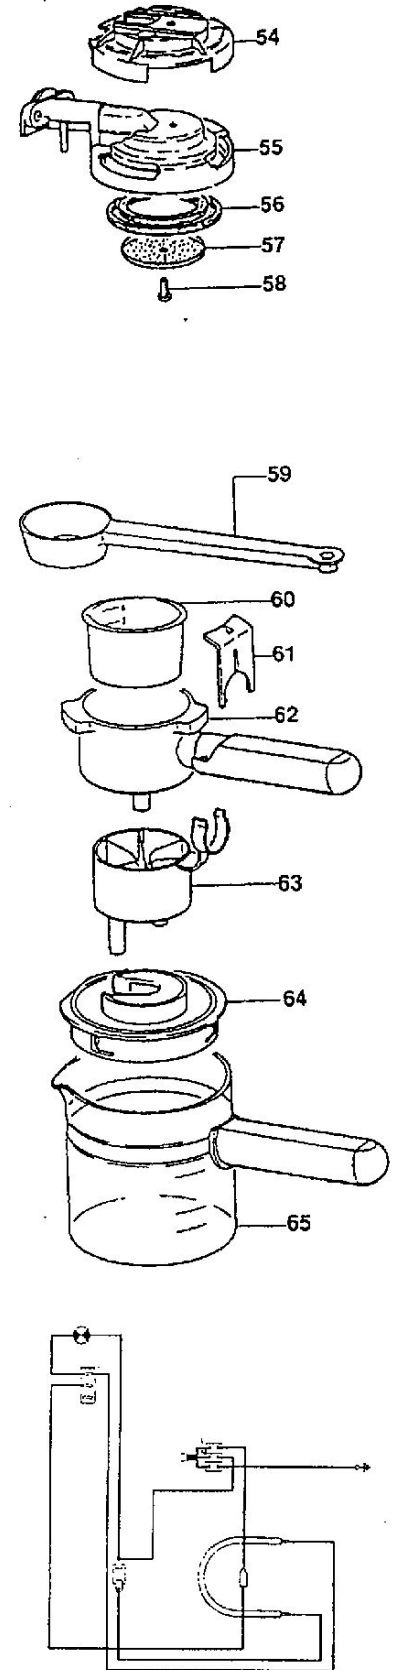

KRUPS

IL FUTURO

TYPE: 993

KRUPS IL FUTURO

REFERENCE#

PART#

TYPE: 993

DESCRIPTION

1	56872	BLACK BOILER LID CPL
1	56903	WHITE BOILER LID CPL
2	19086	BOILER LID SEAL
3	56861	BLACK UPPER HOUSING
3	56894	WHITE UPPER HOUSING
4	56868	LAMP COVER
5	45255	BOILER NECK SEAL
6	49327	VALVE JOINT
7	49328	CERAMIC WASHER
8	49329	CERAMIC WASHER
9	49319	SHAFT
10	0049321	CONNECTING PIECE
12	49322	SPRING CLAMP
13	0049320	ACTUATOR
14	56870	KNOB ADAPTOR
15	56865	BLACK STEAM KNOB
15	56900	WHITE STEAM KNOB
16	19523	THERMOSTAT
19	56890	LIGHT
20	56871	LIGHT SUPPORT
21	49323	MICRO SWITCH
22	56873	SWITCH SUPPORT
24	56869	ADAPTOR
25	56860	BLACK HOUSING
25	56893	WHITE HOUSING
26	43151	BLACK POWER CORD
26	47079	WHITE POWER CORD
28	19132	BLACK FOOT
28	41170	WHITE FOOT
29	56862	BLACK BASE
29	56895	WHITE BASE
31	39671	TERMINAL BLOCK
32	0048762	CORD CLAMP
33	56864	BLACK TRAY
33	56899	WHITE TRAY
34	56877	GRID PLATE
36	19137	FUSE CLIP
37	56888	FUSE
38	19103	SPACER
41	030	PERFECT FROTH
42	45044	STEAM NOZZLE TIP
43	56874	STEAM OUTLET TUBE
45	19190	O-RING
47	56878	SEAL
49	56876	BLACK COVER
49	56902	WHITE COVER
51	56863	BLACK HOOD
51	56898	WHITE HOOD
52	56866	BLACK TOP COVER
52	56901	WHITE TOP COVER
54	19192	SPOUT COVER
55	56880	SPOUT
56	19196	GASKET
57	19197	STRAINER
58	12566	SCREW
59	41497	MEASURING SCOOP
60	19369	FILTER BASKET
61	0049314	BLACK THUMB GUARD
61	43797	WHITE THUMB GUARD
62	49228	BLACK FILTER HOLDER CPL
62	49229	WHITE FILTER HOLDER CPL
63	49014	BLACK CUP ADAPTOR
63	49017	WHITE CUP ADAPTOR
64	19418	BLACK CARAFE LID
64	41149	WHITE CARAFE LID
65	027-42	BLACK ESPRESSO CARAFE
65	027-70	WHITE ESPRESSO CARAFE
66	53916	BOILER CPL 120V