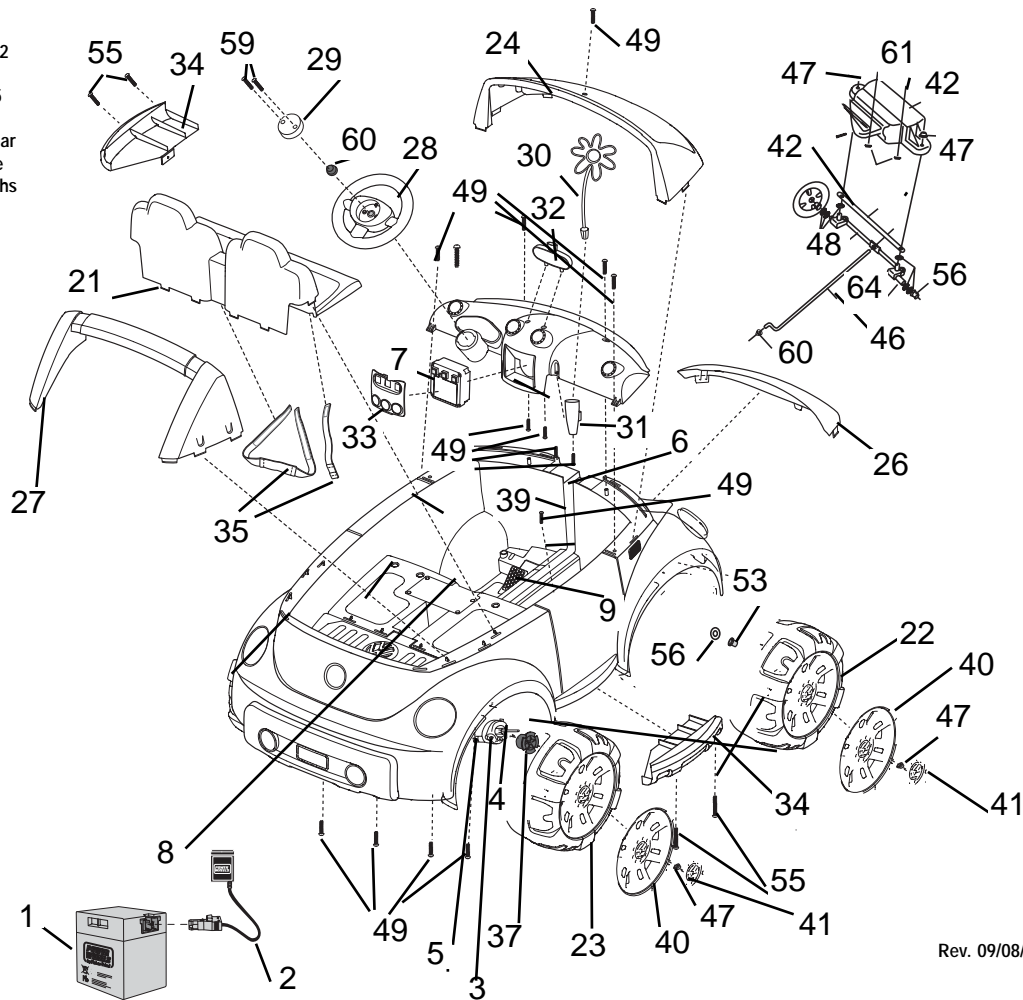

## Advanced Series 12 Volt

Rev. 09/08/04

Item No.	Description	Part No.	Qty.	Item No.	Description	Part No.	Qty.	Item No.	Description	Part No.	Qty.
<b>Working / Electrical Parts</b>											
1.	12V Battery	00801-0638	1	34.	Side Step Set (Running Bds)	B3162-9169-	1	<b>Parts Not Shown</b>			
2.	12V Fused Charger w/Probe	00801-0972	1	35.	Seatbelt Set	B3162-5339	1	Large Parts Bag	B3162-9249	1	
3.	<b>Motor Gearbox Assembly</b>	<b>00968-2913</b>	2	37.	Wheel Driver	74460-2249	2	Hardware Bag	B3162-9289	1	
4.	<b>Gearbox W/out Motor</b>	<b>00968-2809</b>	2	38.	Shifter Cover Plate	B3162-2239	1	Literature Bag			
5.	<b>Motor Pinion Assembly</b>	<b>00968-2703</b>	2	39.	Channel Cover	B3162-2279	1	Owner's Manual	B3162-0920	1	
6.	<b>Main Harness Assembly</b>	<b>B3162-9799</b>	1	40.	Hubcap	75890-2579	4	Decal Sheet	B3162-0300	1	
7.	Sound Box	B3162-9559	1	41.	Wheel Cover	75890-2589	4	<b>Footswitch-Plunger Type</b>	<b>00801-0933</b>	1	
8.	Shifter Assembly	B3162-9339D	1	42.	Front Module w/Cross Bar (Includes 1/4-20 Nyloc Nuts & Machine Screws)	3800-7270	1	<b>Switch Control (shifter/rocker type)</b>	<b>00801-0923</b>	1	
9.	Footboard Assembly	B3162-7389D	1	<b>Hardware / Metal Parts</b>							
<b>Plastic / Other Parts</b>											
20.	Body	N/A		46.	Steering Column	75890-4239	1	Battery Retainer	74020-4819	1	
21.	Seat	B3162-2309	1	47.	.437 Cap Nut-black	0801-0226	6	Battery Retainer-Cap (plastic)	74310-2519	1	
22.	Front Wheel	B3162-2459	2	48.	Steering Linkage	B3162-9419D	1	Windshield Retainer	B3162-2429	1	
23.	Rear Wheel	B3162-2469	2	49.	#8 x 3/4" Screw	0912-8001	14	Lower Cross Bar N/A	75890-4439	1	
24.	Windshield w/Cab	3800-7209	1	53.	7/16 Round Bushing	74550-2689	2	Screw.Pan 1/4-14X1 1/2 (Steering Linkage Screws)	0801-0578	2	
25.	Dash	3800-7271	1	55.	#8 x 1 3/4" Screw	order hardware bag	4	Red Retainer N/A	0801-0960	1	
26.	Hood (silver)	3800-7269	1	56.	7/16" Washerp	0801-0196	4	Washer # 10 N/A	0801-0195	2	
27.	Roll Bar	B3162-2289	1	59.	#6 x 1" Screw	0801-0254	2	Front Bumper	B3162-2179	1	
28.	Steering Wheel	B3162-9719	1	60.	.354 Cap Nuts	0801-0604	3	Rear Bumper	B3162-2189	1	
29.	Steering Wheel Button	B3162-2739	1	61.	Screw, Machine Pan Hd N/A (See # 42)	00801-1229	2	Rear Axle	75890-4519	1	
30.	Flower	B3162-2609	1	64.	Front Axle	75890-4509	2				
31.	Vase	B3162-2619	1								
32.	Mirror Assembly	3800-7210	1								
33.	Sound Box Cover	B3162-2269	1								