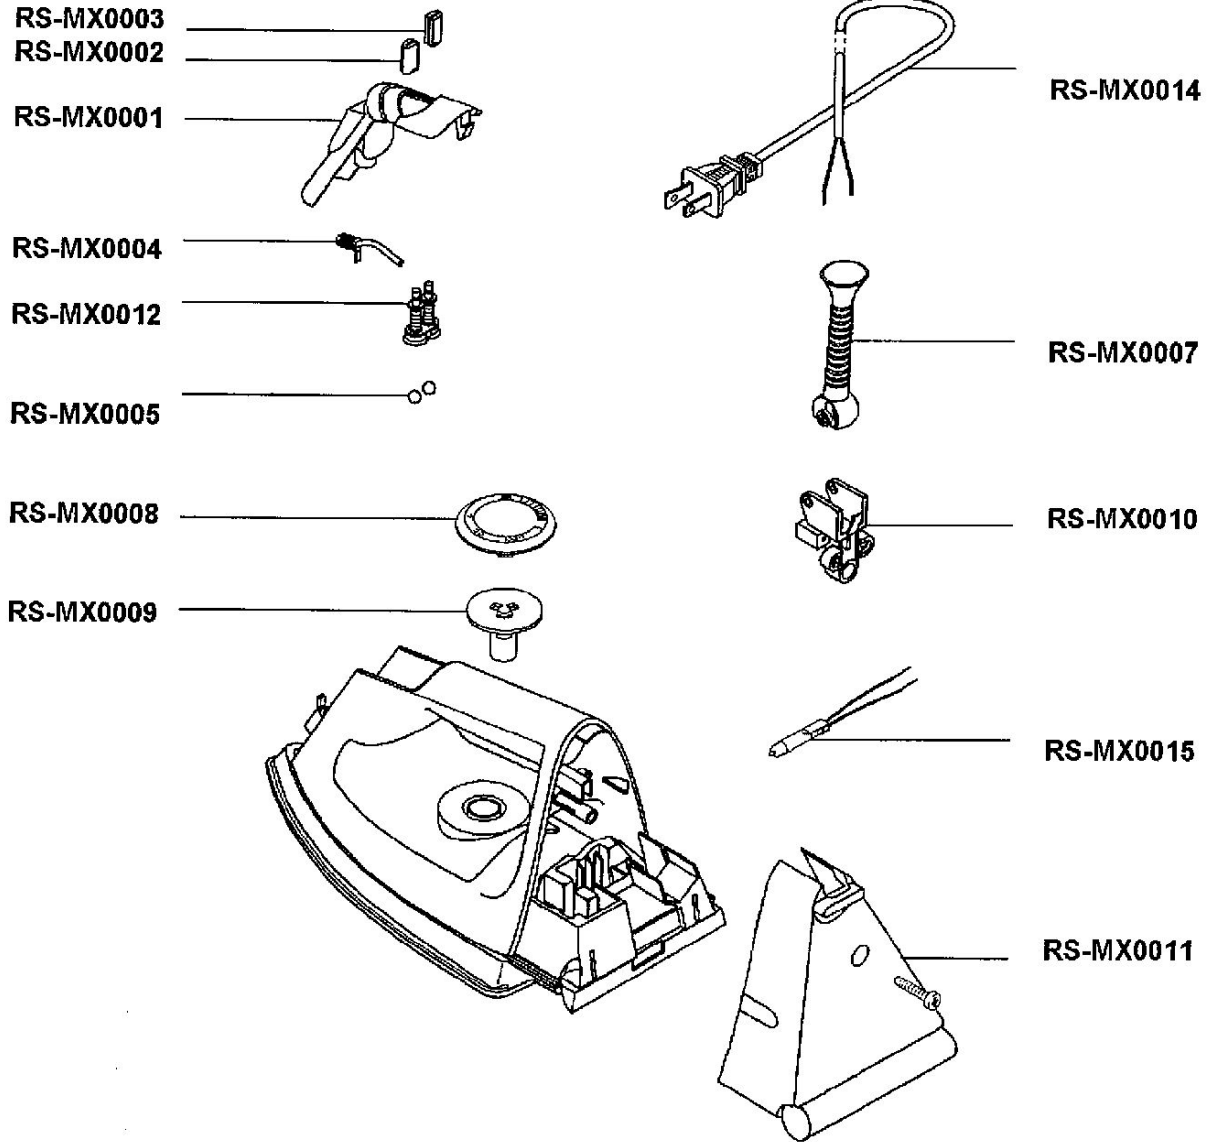

STEAM IRON

DE013 Powerglide

| | | | | |
|----------|------------|------|---------|--------|
| CREATION | 10/18/1998 | PAGE | COUNTRY | FAMILY |
| EDIT | 12/16/1998 | 1/1 | US | XI |