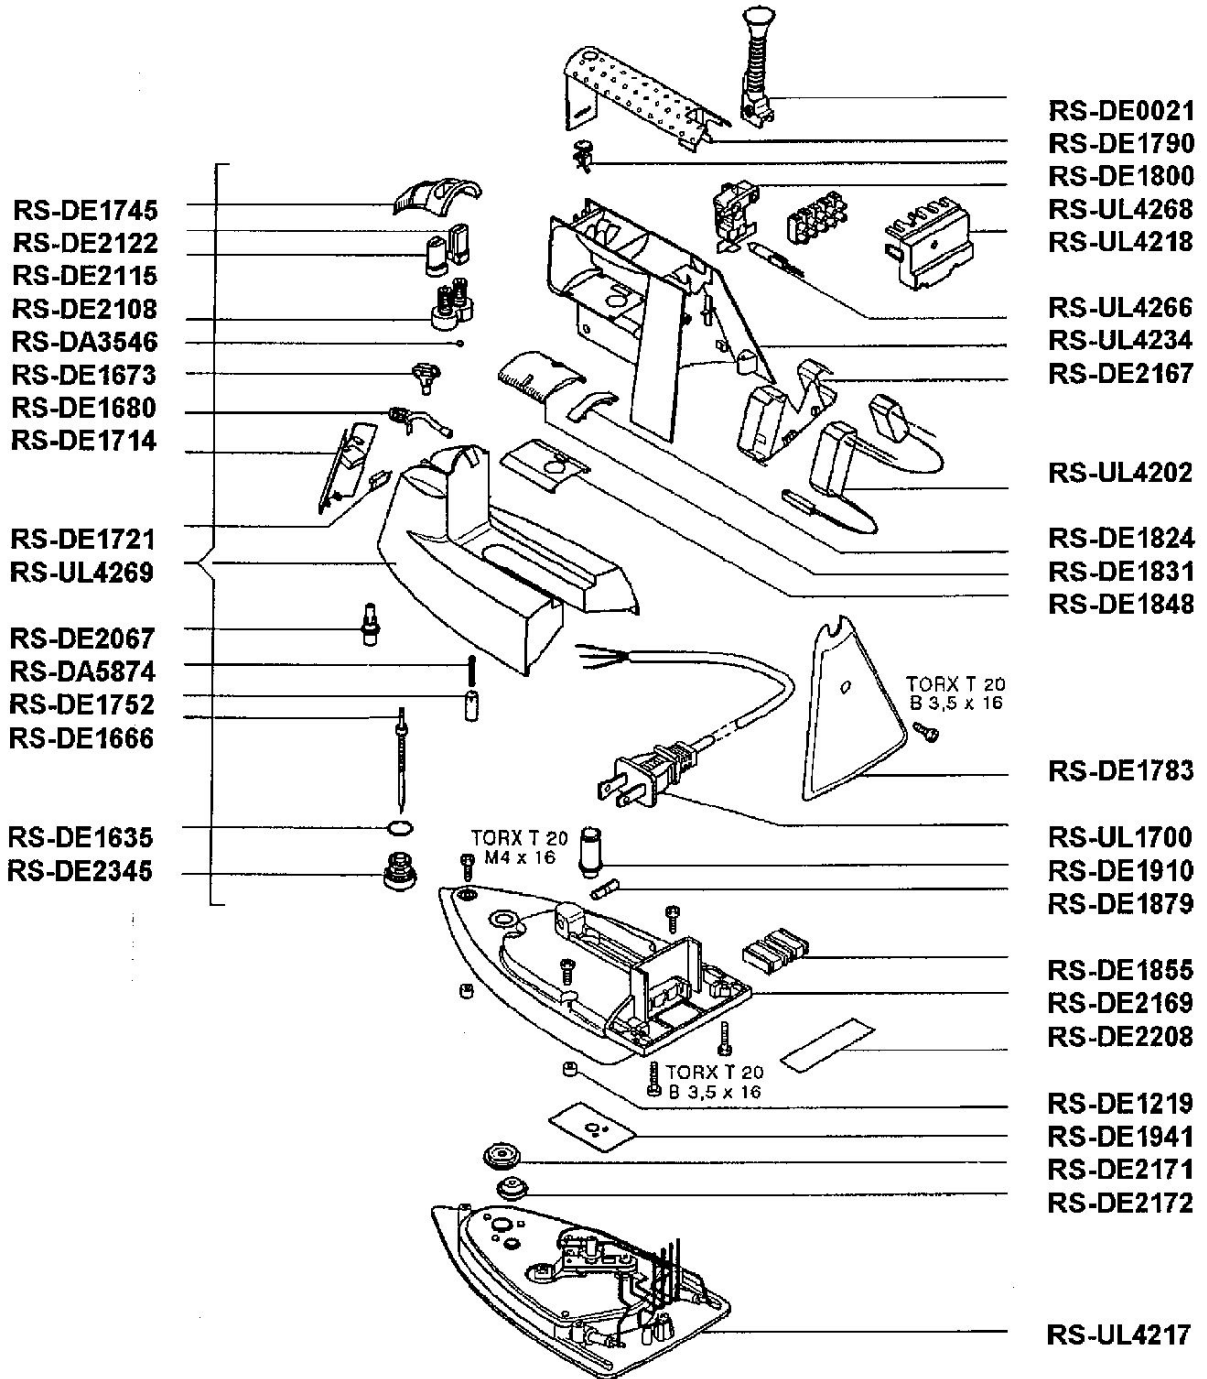

STEAM IRON CLIP UP

DE284

CREATION	6/1/1997	PAGE	COUNTRY	FAMILY
EDIT	6/1/1997	1/1	US	XI