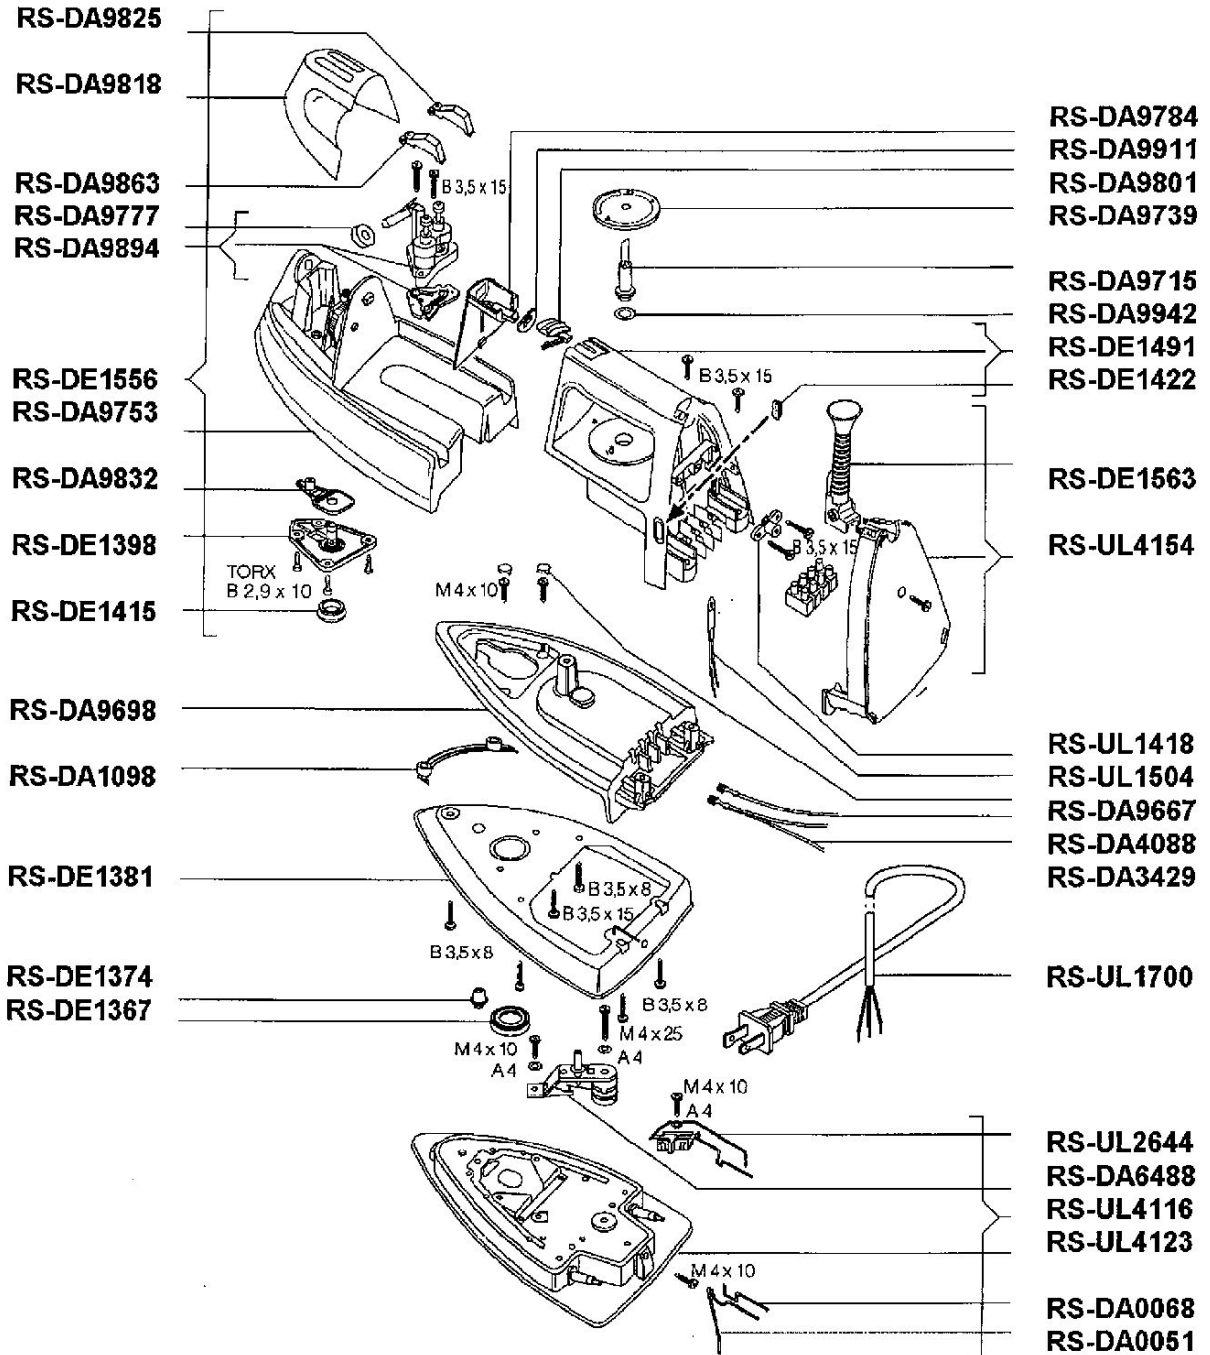

# STEAM IRON PROFESSIONAL

DE91.1

CREATION	5/1/1993	PAGE	COUNTRY	FAMILY
EDIT	1/1/1997	1/1	US	XI