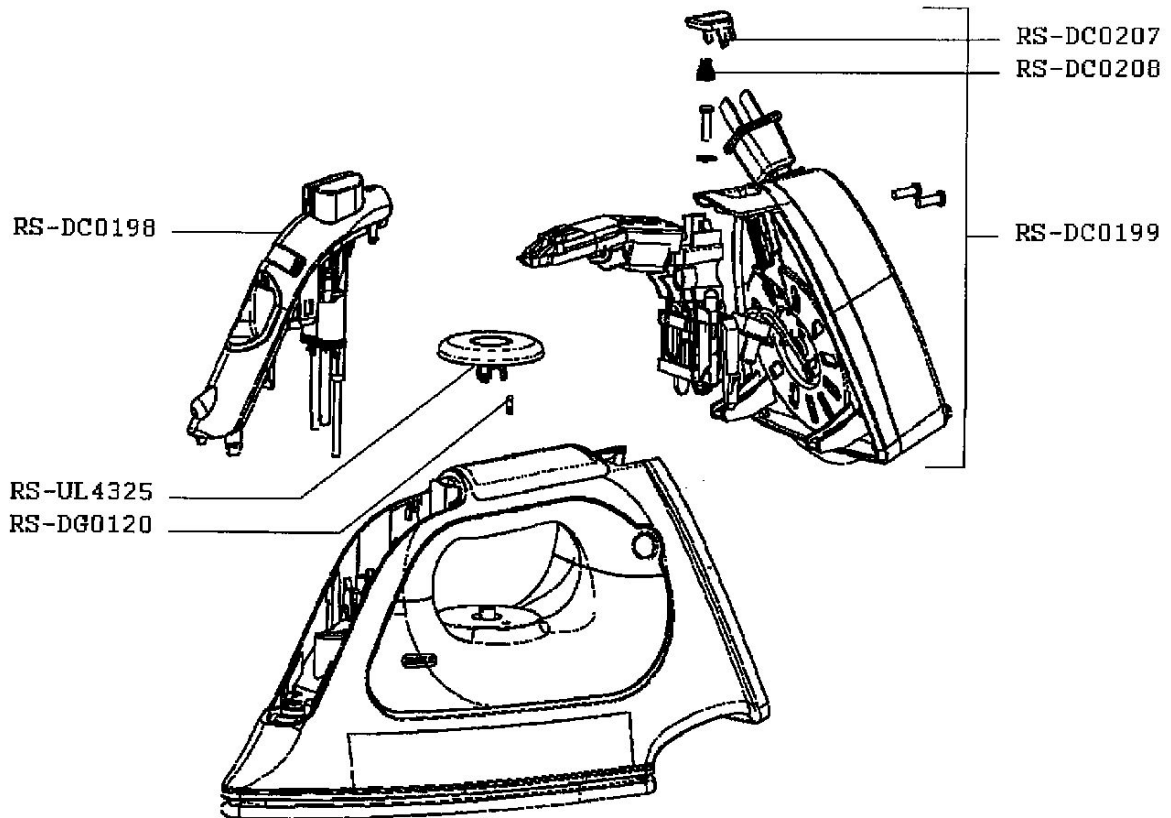

Rowenta

STEAM IRON EFFECTIVE

DX1900U1

ECHANGE DE
L'APAREIL

SYSTEMATIC
EXCHANGE

SYSTEMATISCHER
AUSTAUSCH

CREATION	11/1/2005	PAGE	COUNTRY	FAMILY
EDIT	1/10/2008	1/1	US	XI