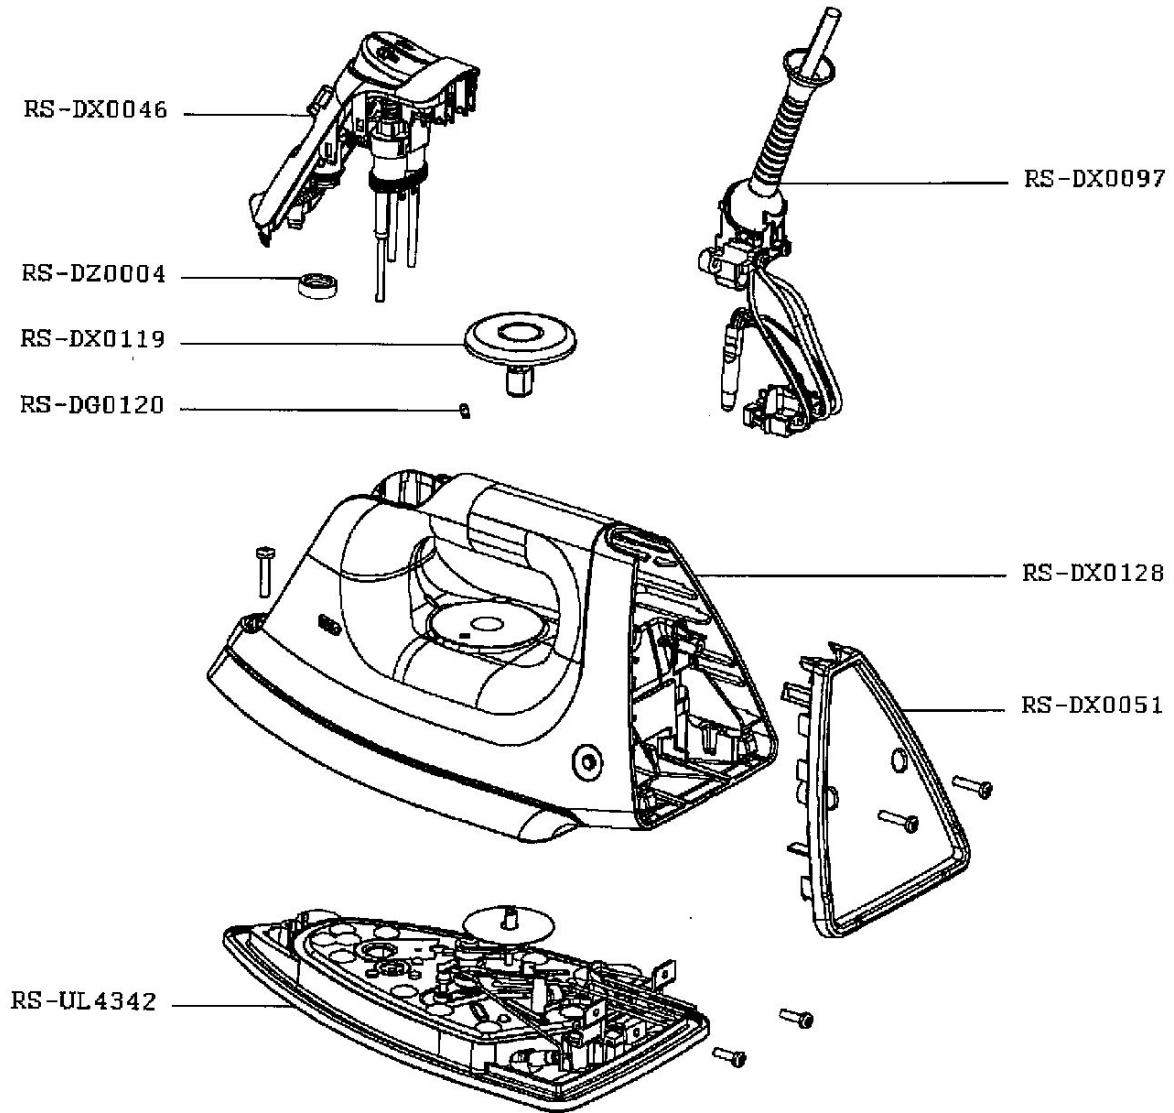

Rowenta

STEAM IRON PROFESSIONAL

DX8900U1

CREATION	7/1/2007	PAGE	COUNTRY	FAMILY
EDIT	7/16/2007	1/1	US	XI