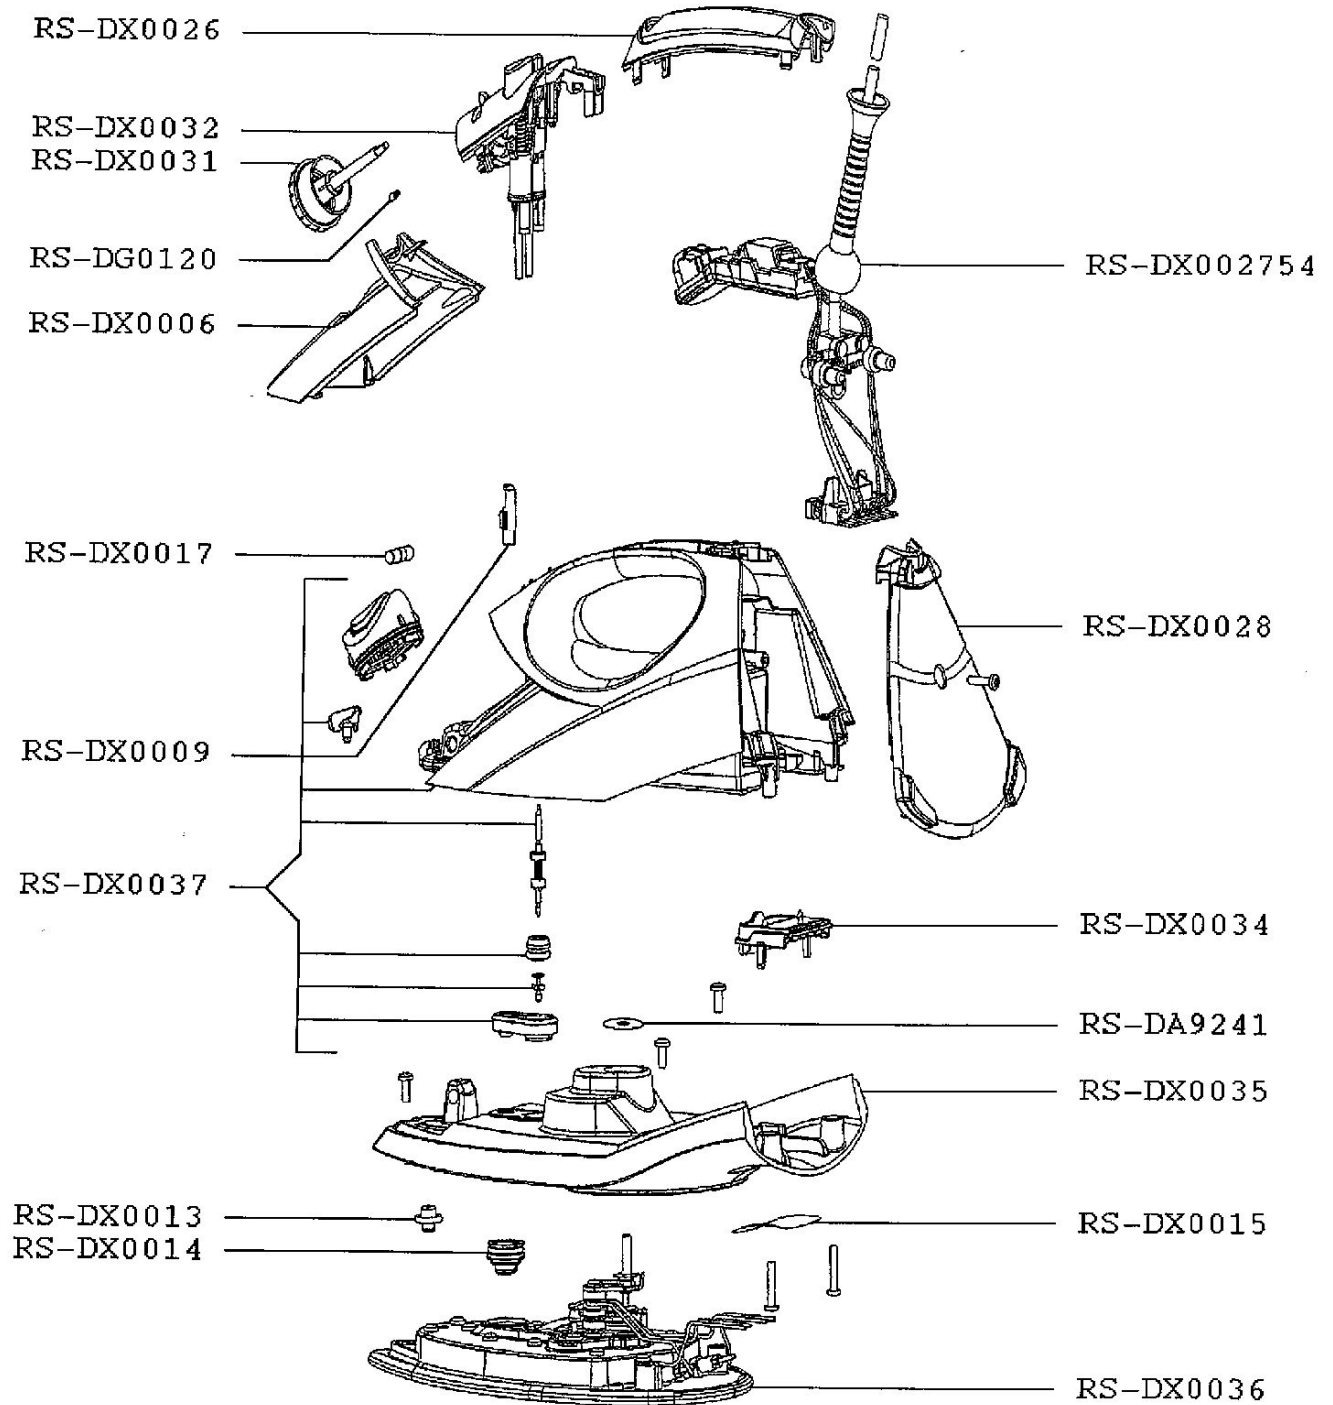

Rowenta

**STEAM IRON
 PERFECT**

DX9800U1

CREATION	6/1/2003	PAGE	COUNTRY	FAMILY
EDIT	8/25/2003	1/1	US	XI