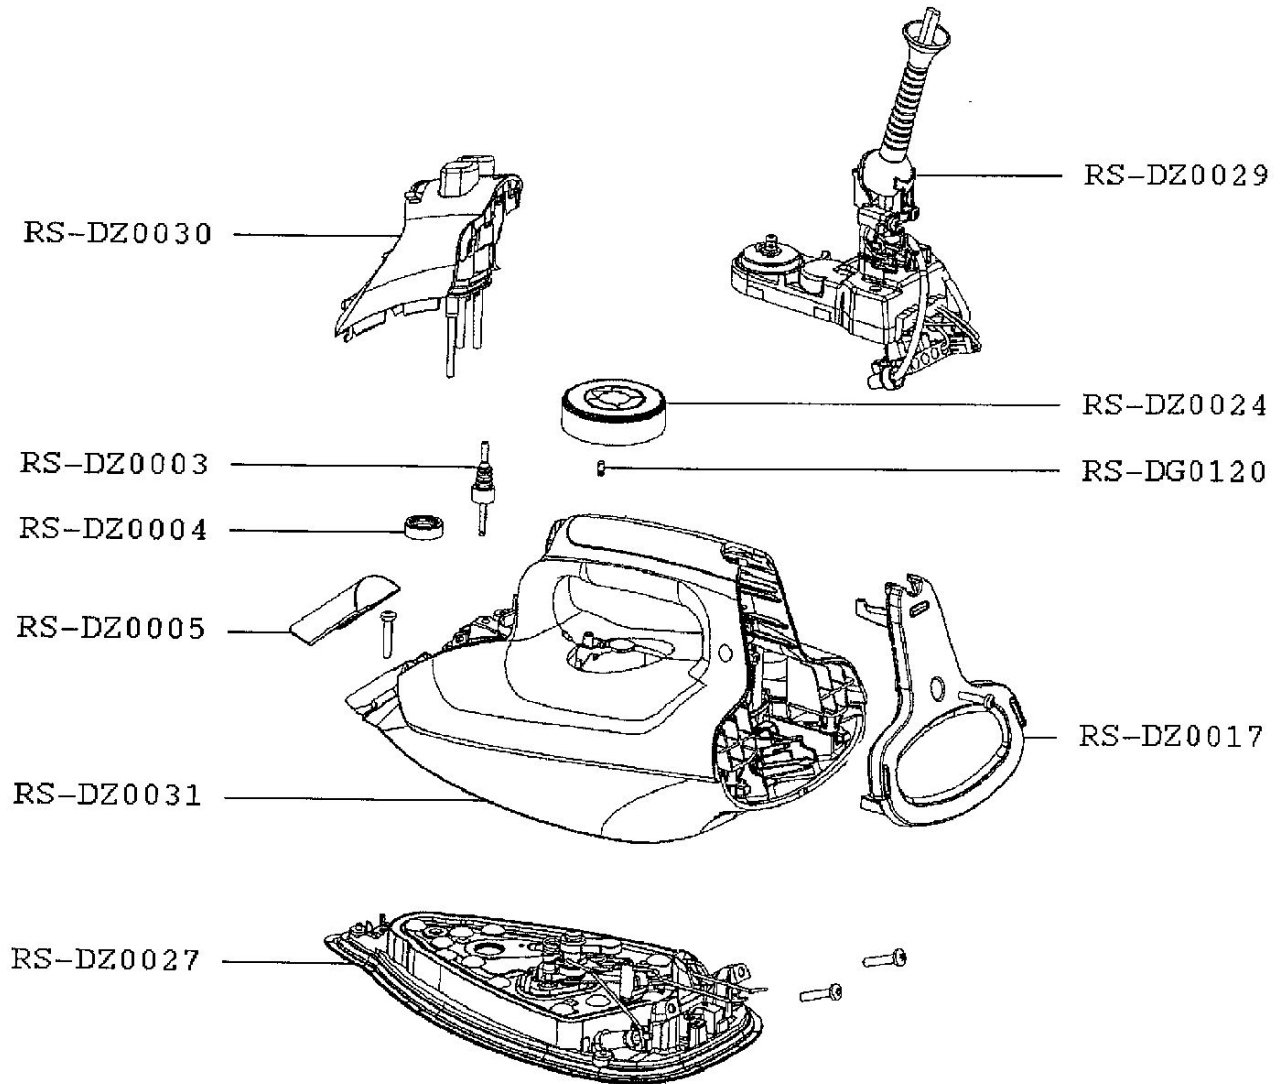

# STEAM IRON FOCUS

DZ5080U1

CREATION	1/1/2006	PAGE	COUNTRY	FAMILY
EDIT	2/22/2006	1/1	US	XI