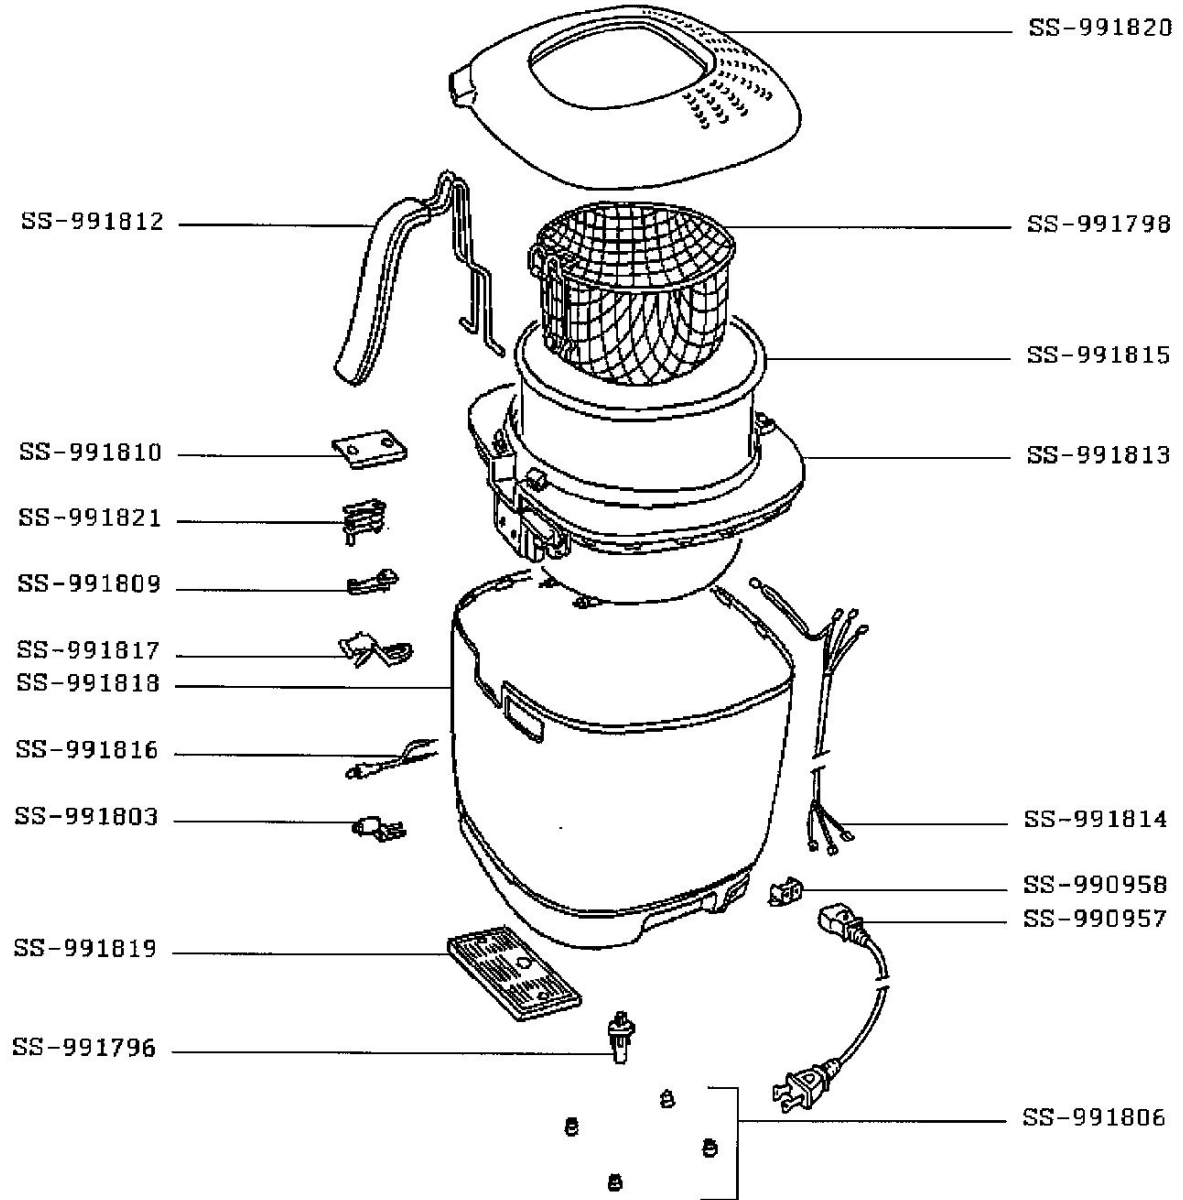

This Exploded Drawing is for Informational Purposes Only. No Technical Support or Installation Instructions are Available.
If you do not see the part you are looking for on our website, please email partsrequest@smallappliance.com for assistance.

T-fal

**FRYER
UNO**

FF103850

CREATION	10/8/2008	PAGE	COUNTRY	FAMILY
EDIT	4/2/2009	1/1	US	V