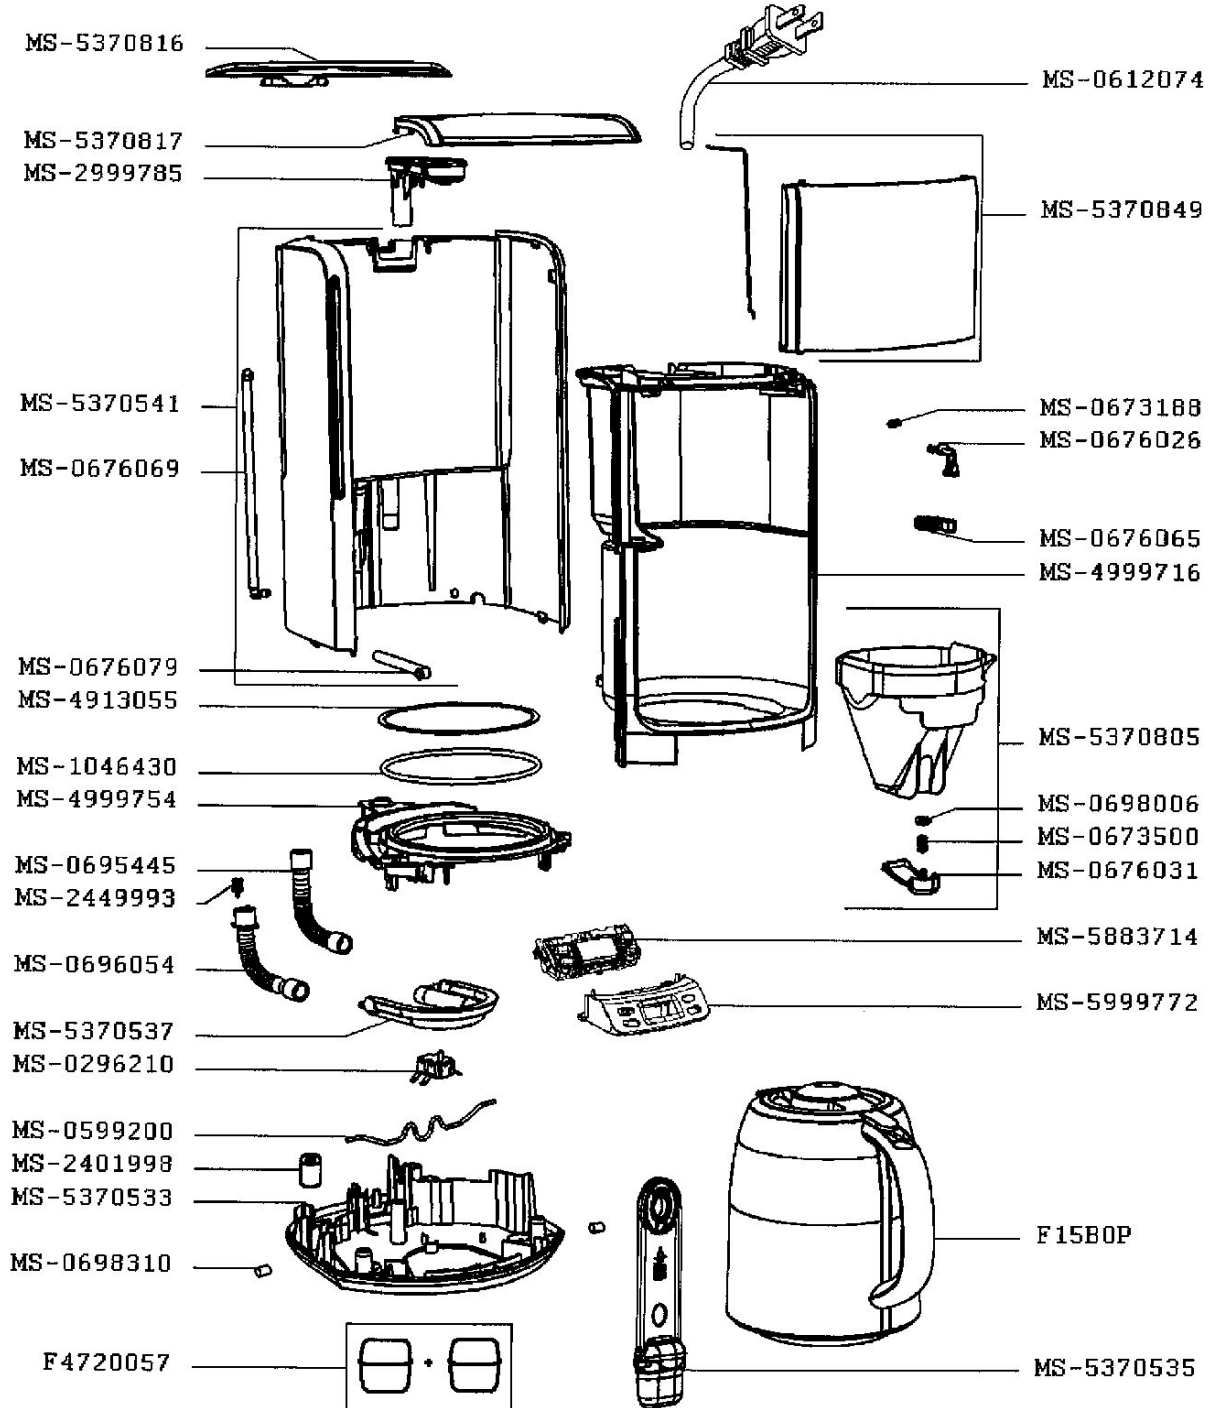

KRUPS COFFEE MAKER PROAROMA 12 TIME

FMF414(0)

CREATION	8/1/2004	PAGE	COUNTRY	FAMILY
EDIT	2/22/2005	1/1	US	II