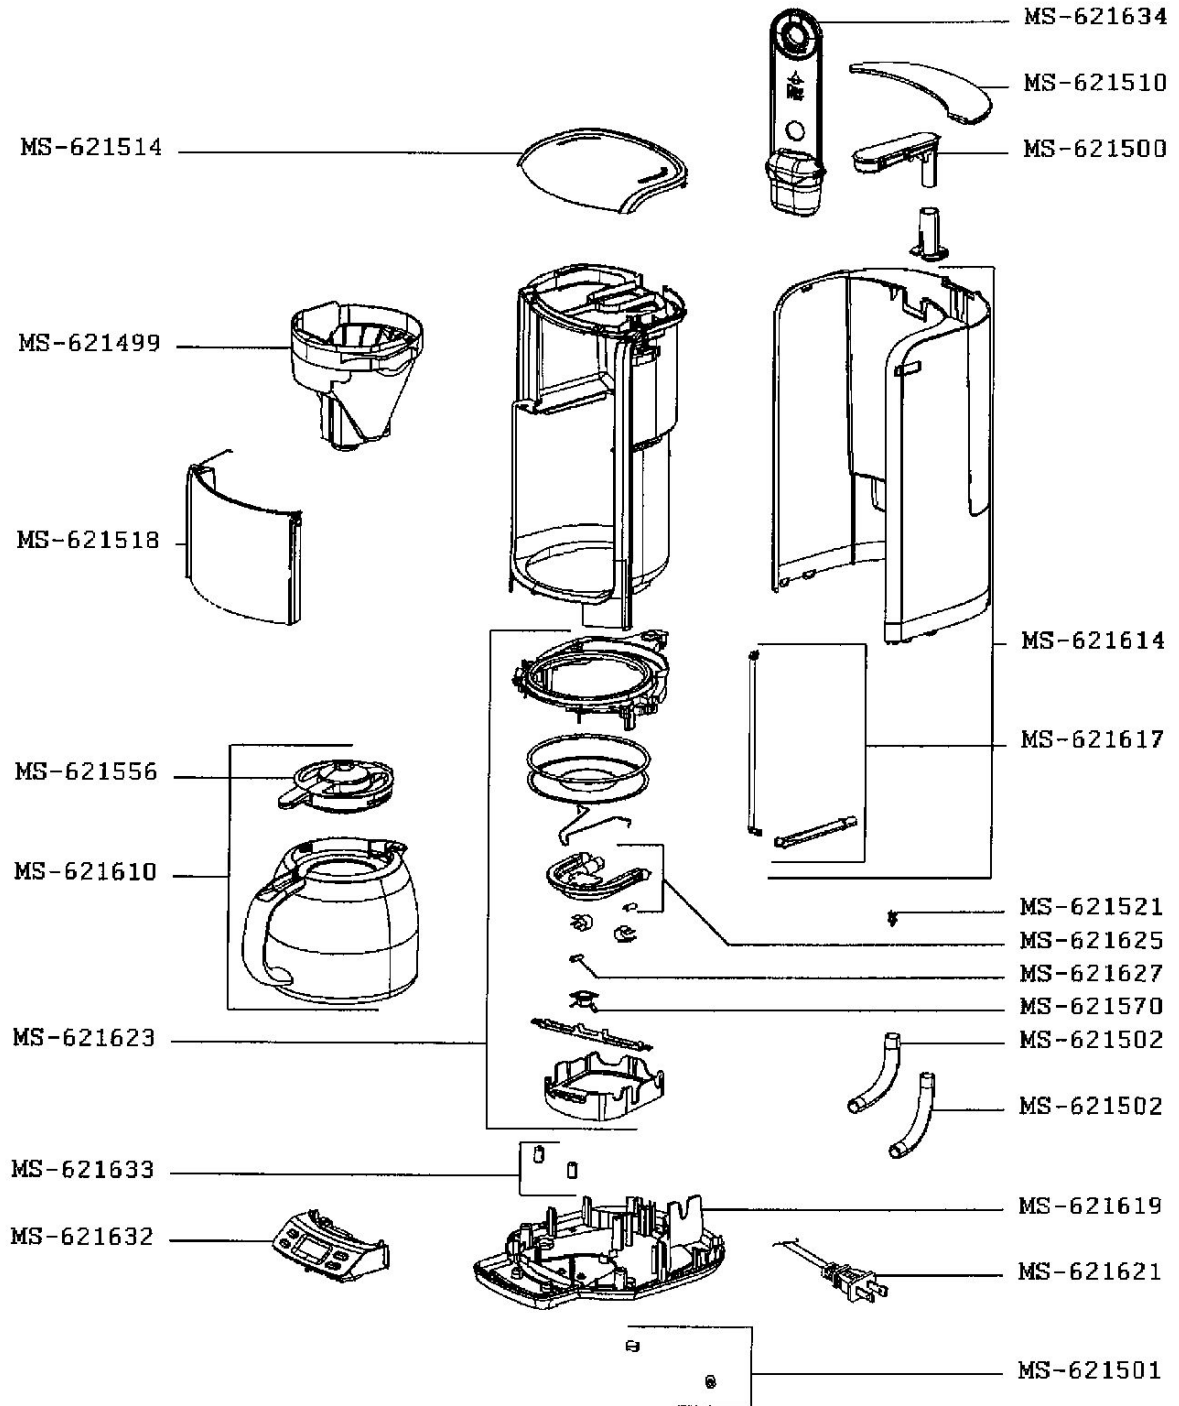

KRUPS

COFFEE MAKER

PROAROMA THERM

FMF414/1P1

CREATION	9/26/2007	PAGE	COUNTRY	FAMILY
EDIT	1/10/2008	1/1	US	II