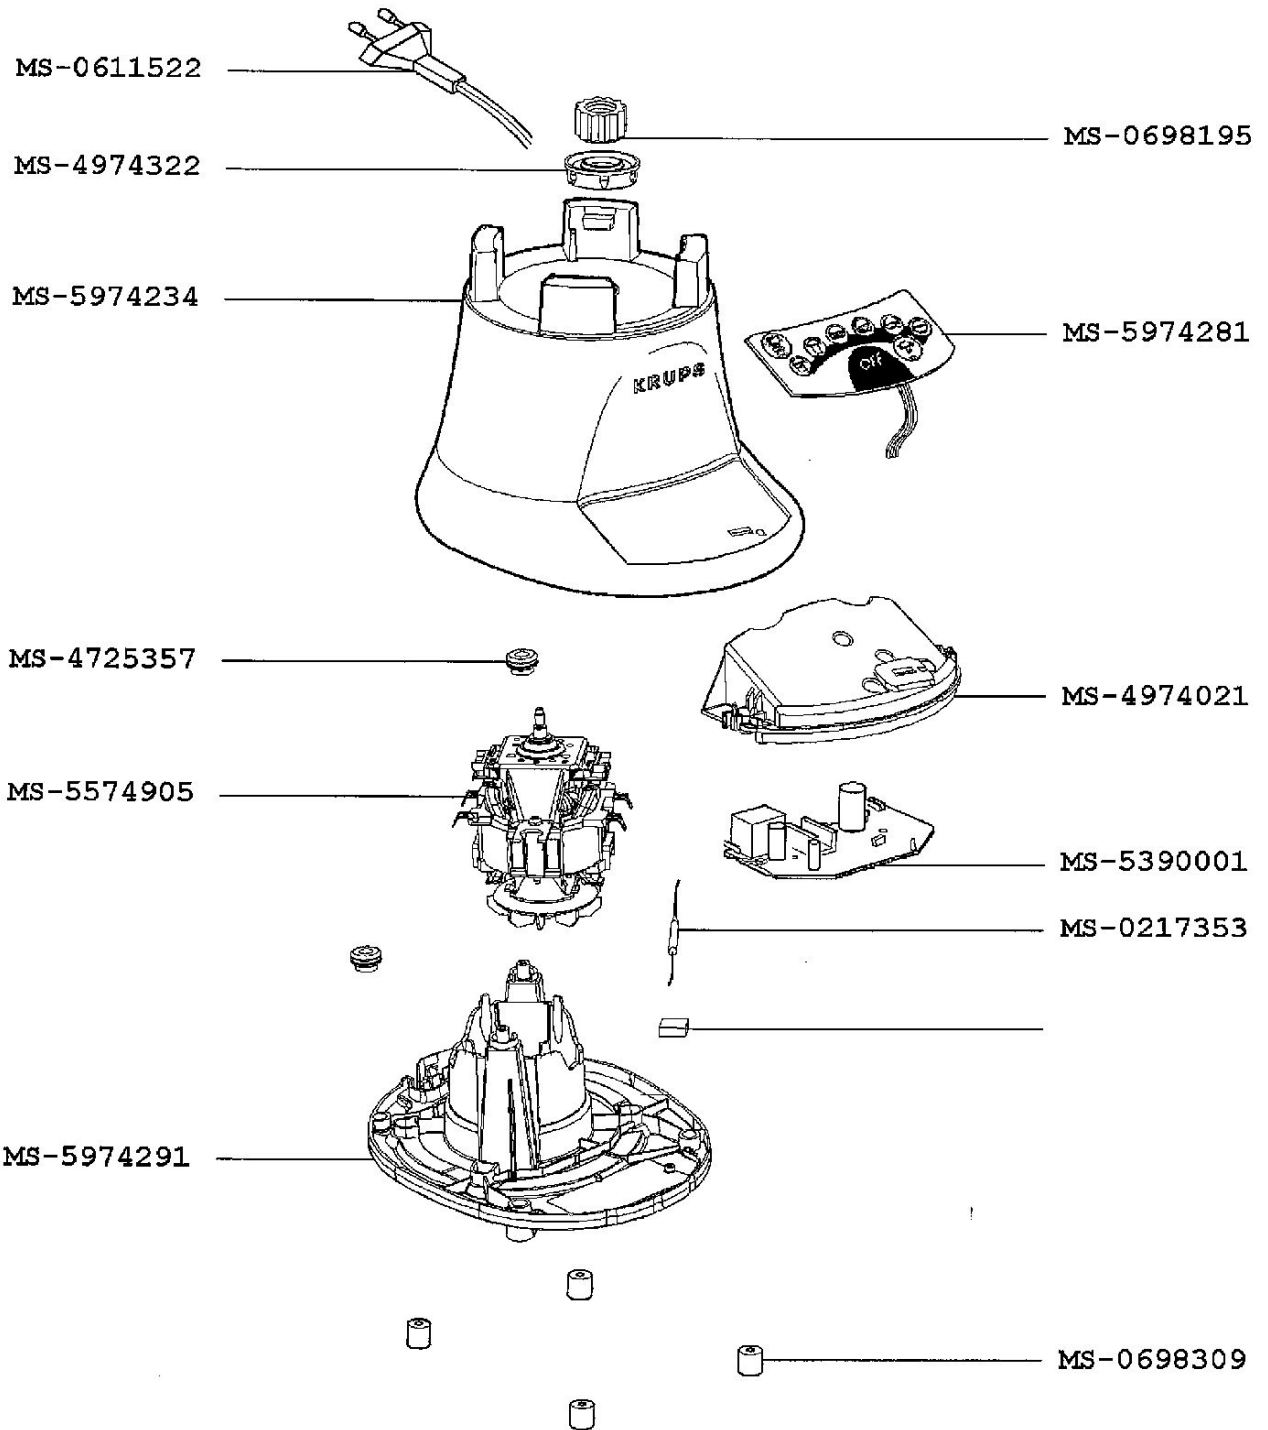

KRUPS BLENDER POWER XTREME PREMIUM

GMA311(0) (120V-127V)

CREATION	PAGE	COUNTRY	FAMILY
EDIT	1/2	US	III
12/1/2003			

KRUPS BLENDER POWER XTREME PREMIUM

GMA311(0) (120V-127V)

CREATION

EDIT

12/1/2003

PAGE

2/2

COUNTRY

US

FAMILY

III