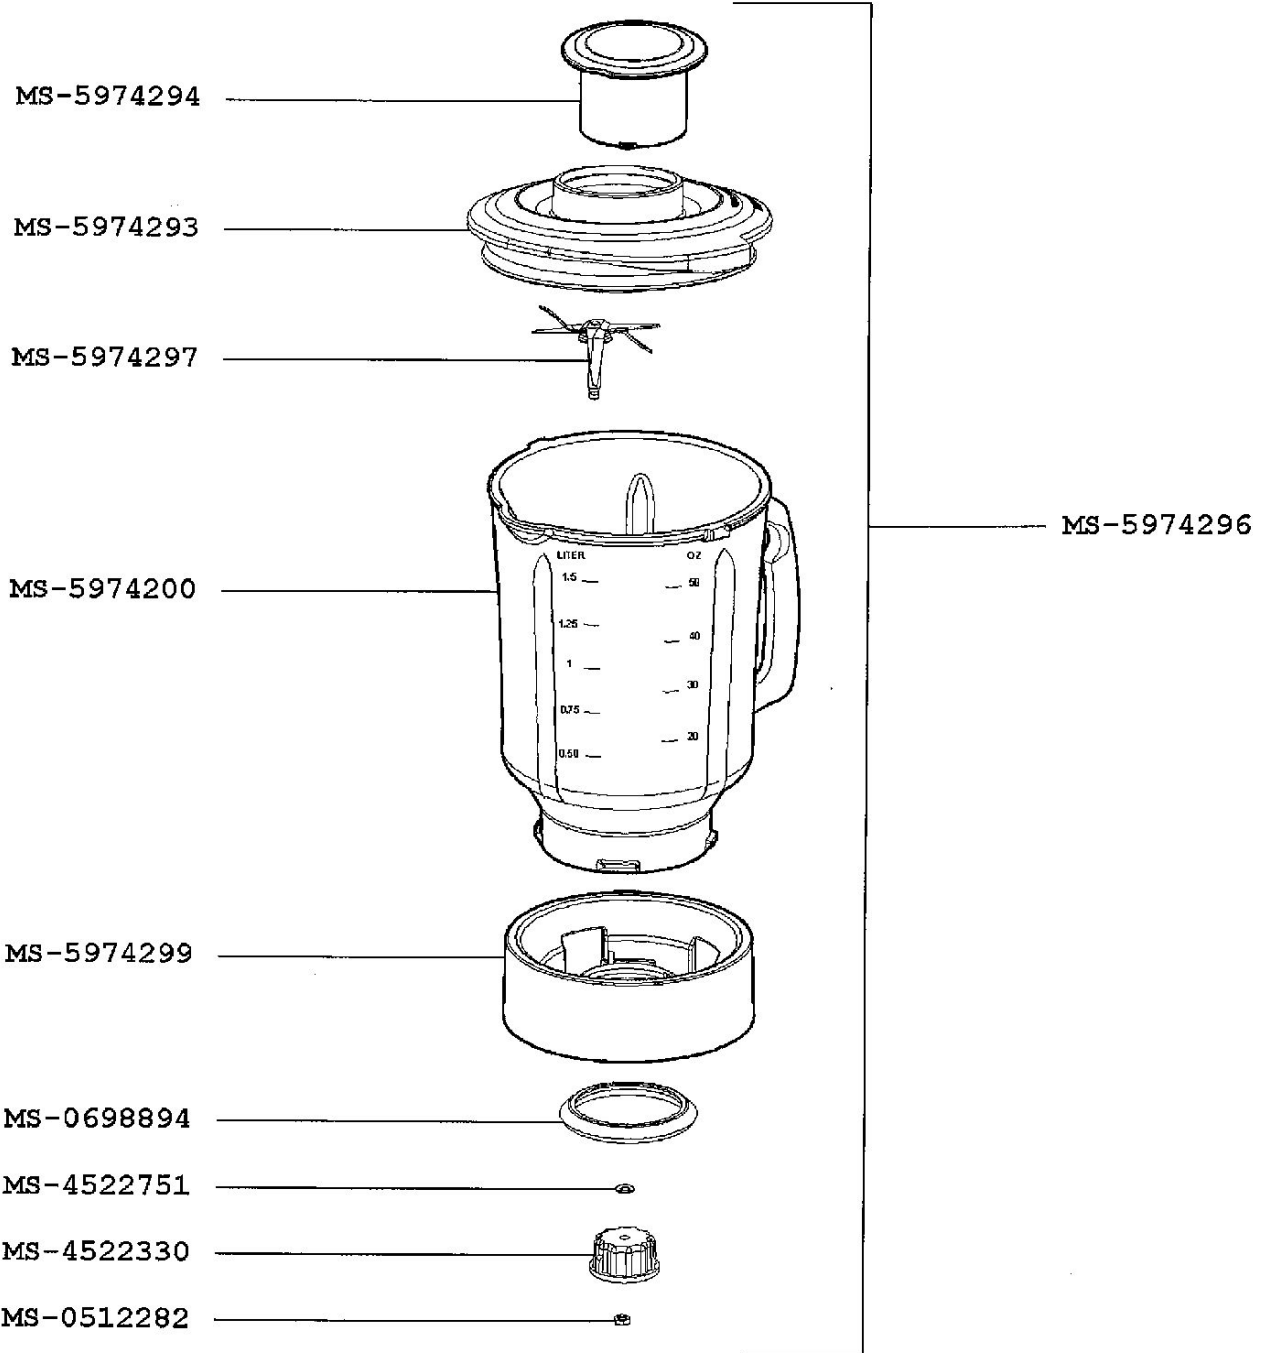

KRUPS BLENDER POWER XTREME PREMIUM

GMA311(0) (120V-127V)

CREATION	PAGE	COUNTRY	FAMILY
EDIT	1/2	US	III
12/1/2003			

KRUPS BLENDER POWER XTREME PREMIUM

GMA311(0) (120V-127V)

CREATION

EDIT

12/1/2003